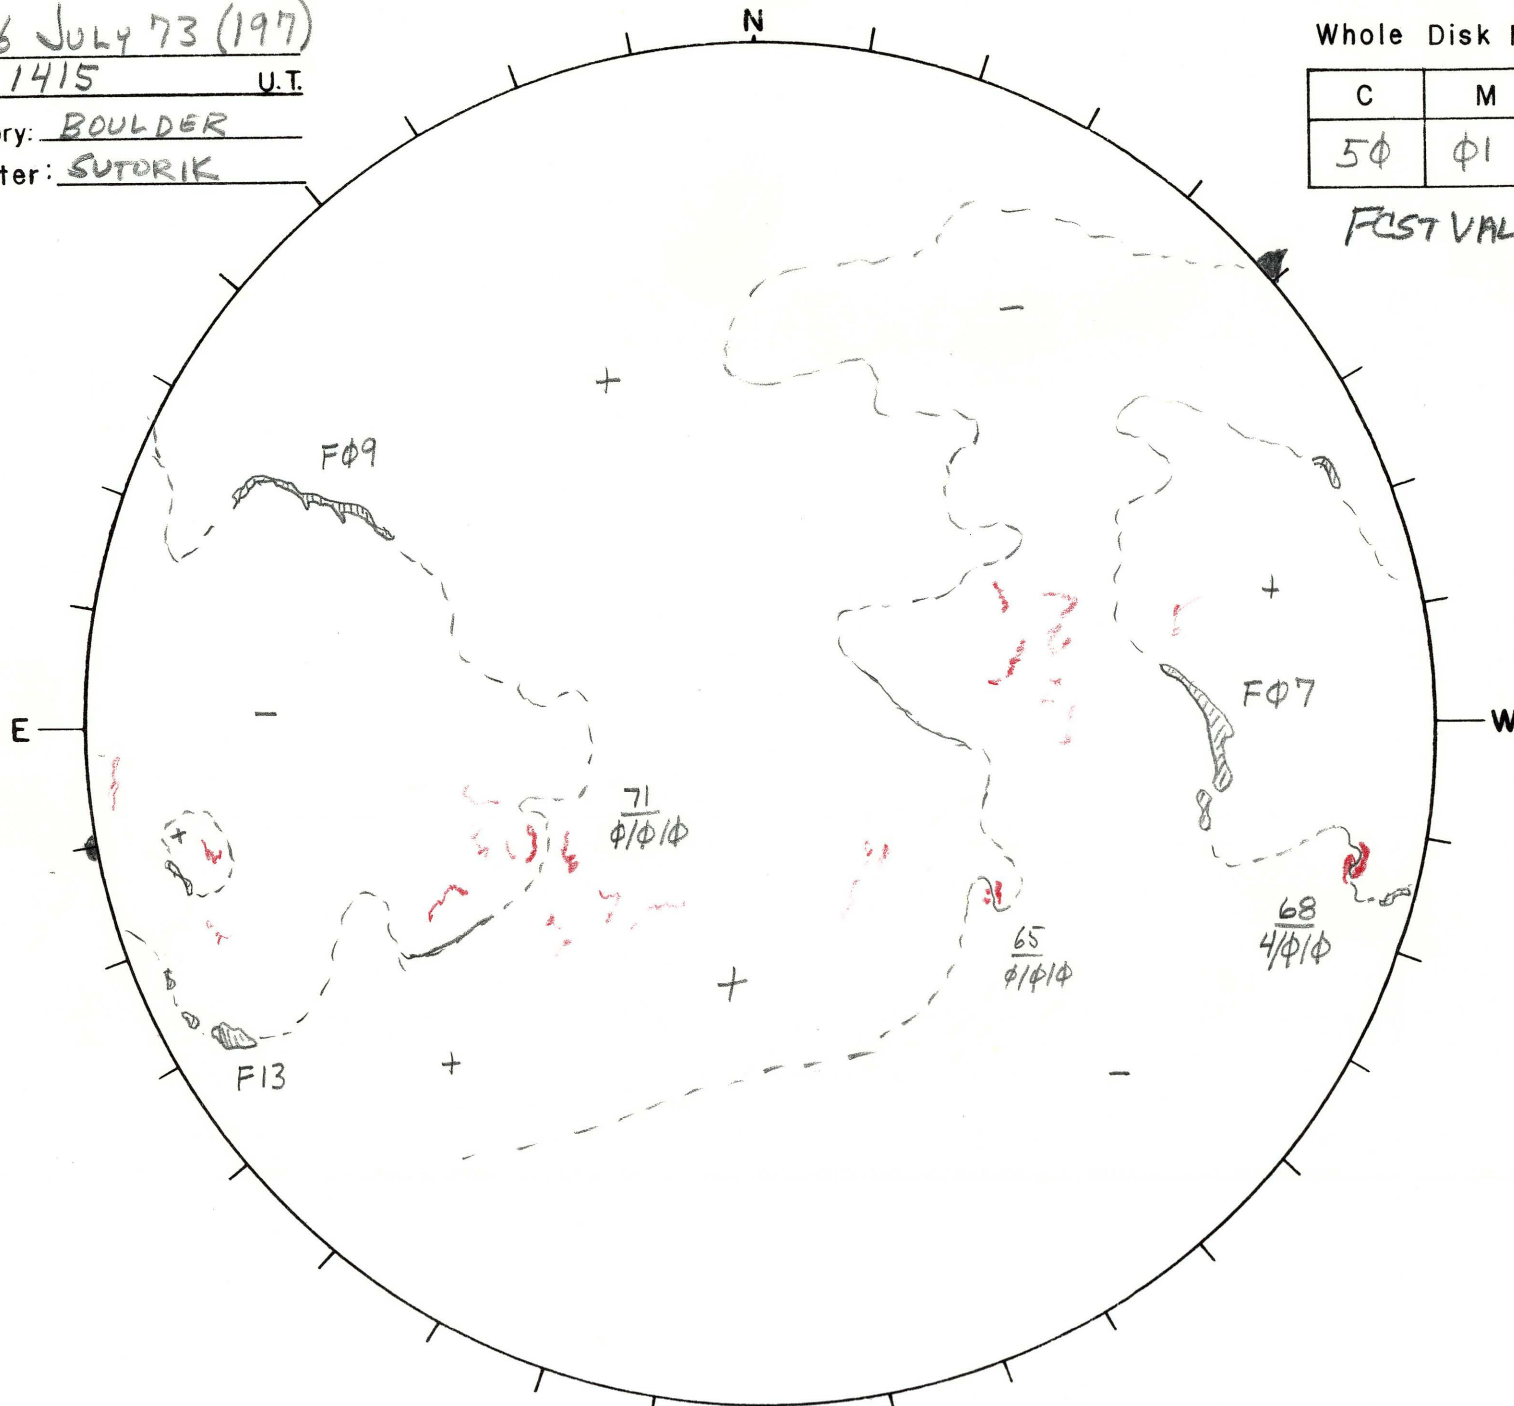

Date: 16 JULY 73 (197)  
 Time: 1415 U.T.  
 Observatory: BOULDER  
 Forecaster: SUTORIK

Whole Disk Forecast

| C  | M  | X  |
|----|----|----|
| 5φ | φ1 | φ1 |

FCST VALID 198/1300Z  
 199/1300Z

S  
 Lo 126°  
 B = +4.2