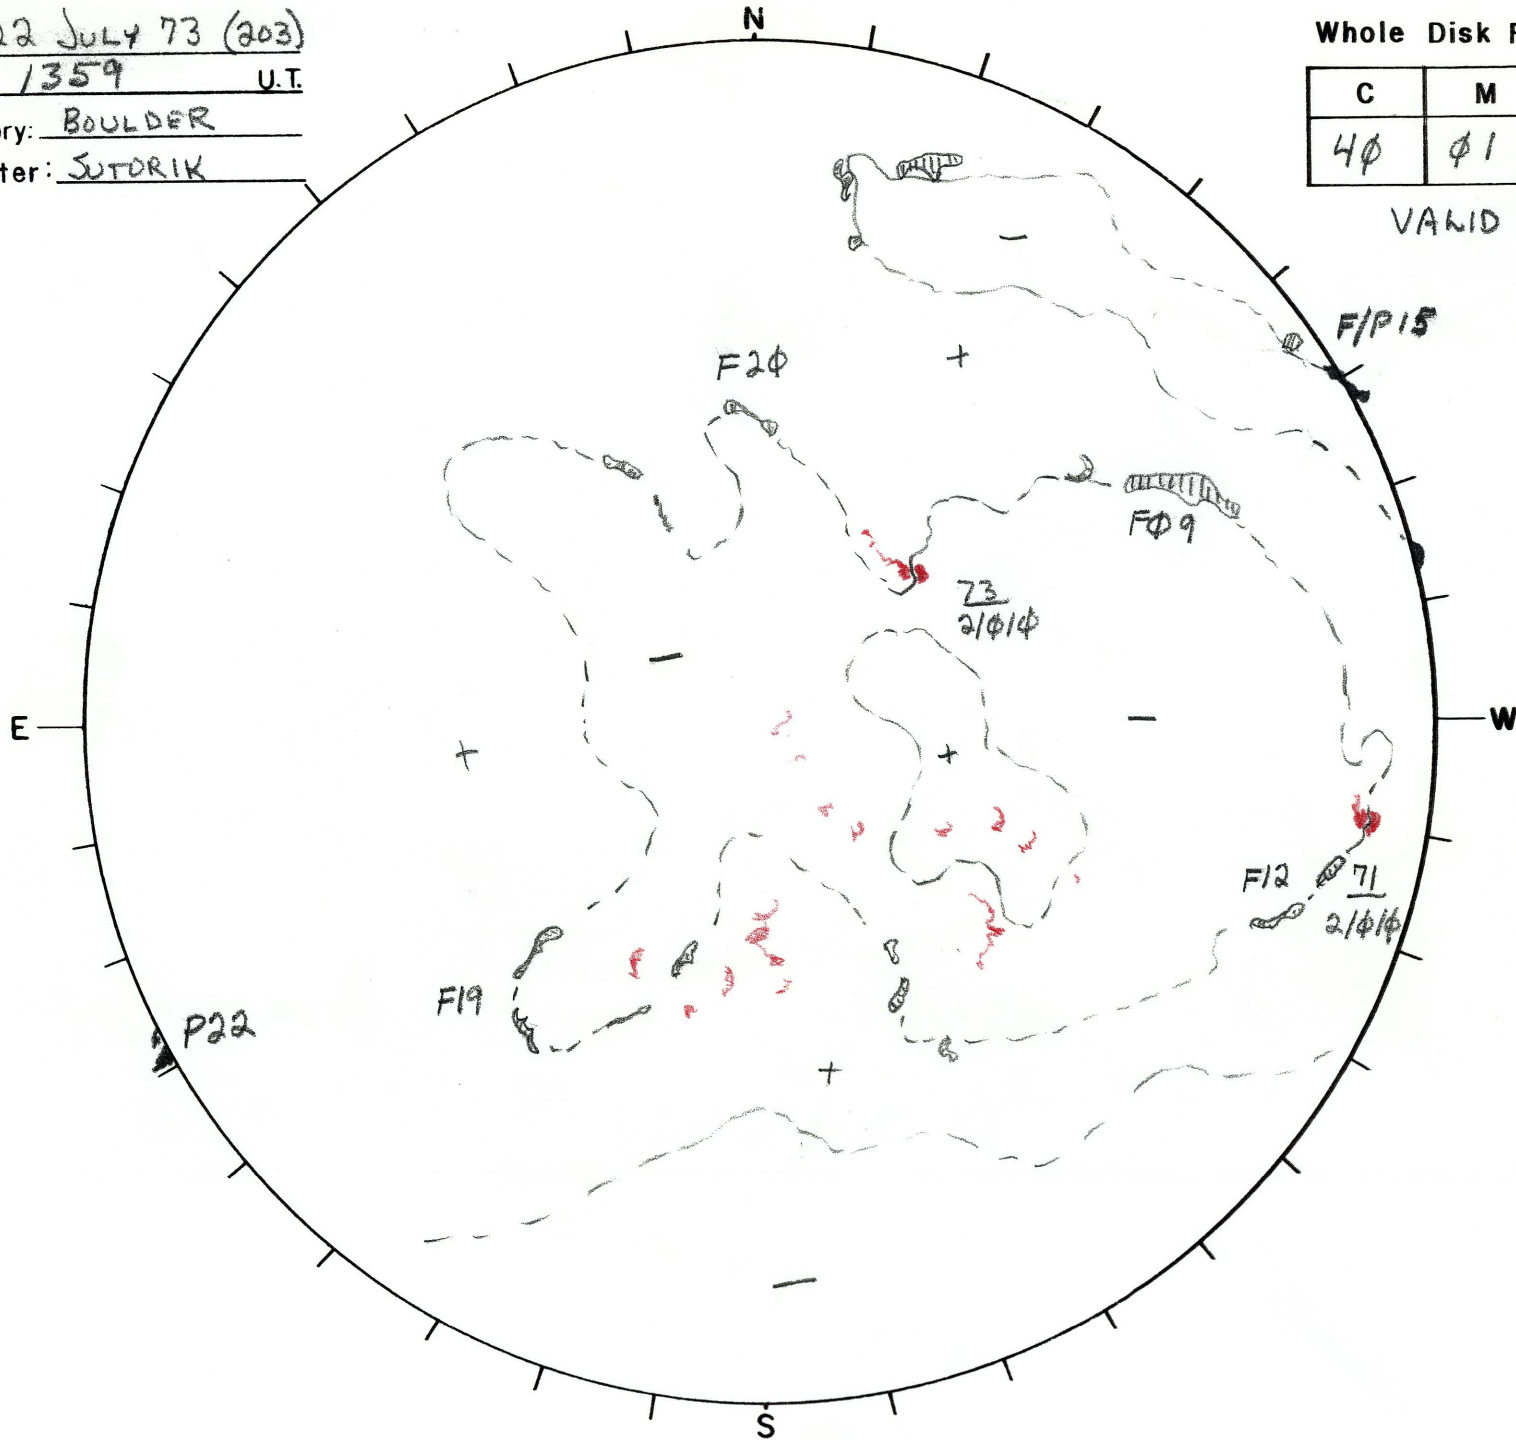

Date: 22 JULY 73 (203)
 Time: 1359 U.T.
 Observatory: BOULDER
 Forecaster: SUTORIK

Whole Disk Forecast

C	M	X
4φ	φ1	φ1

VALID 204/13φZ -
 205/13φZ

S
 Lo φ47°
 B = +5.0