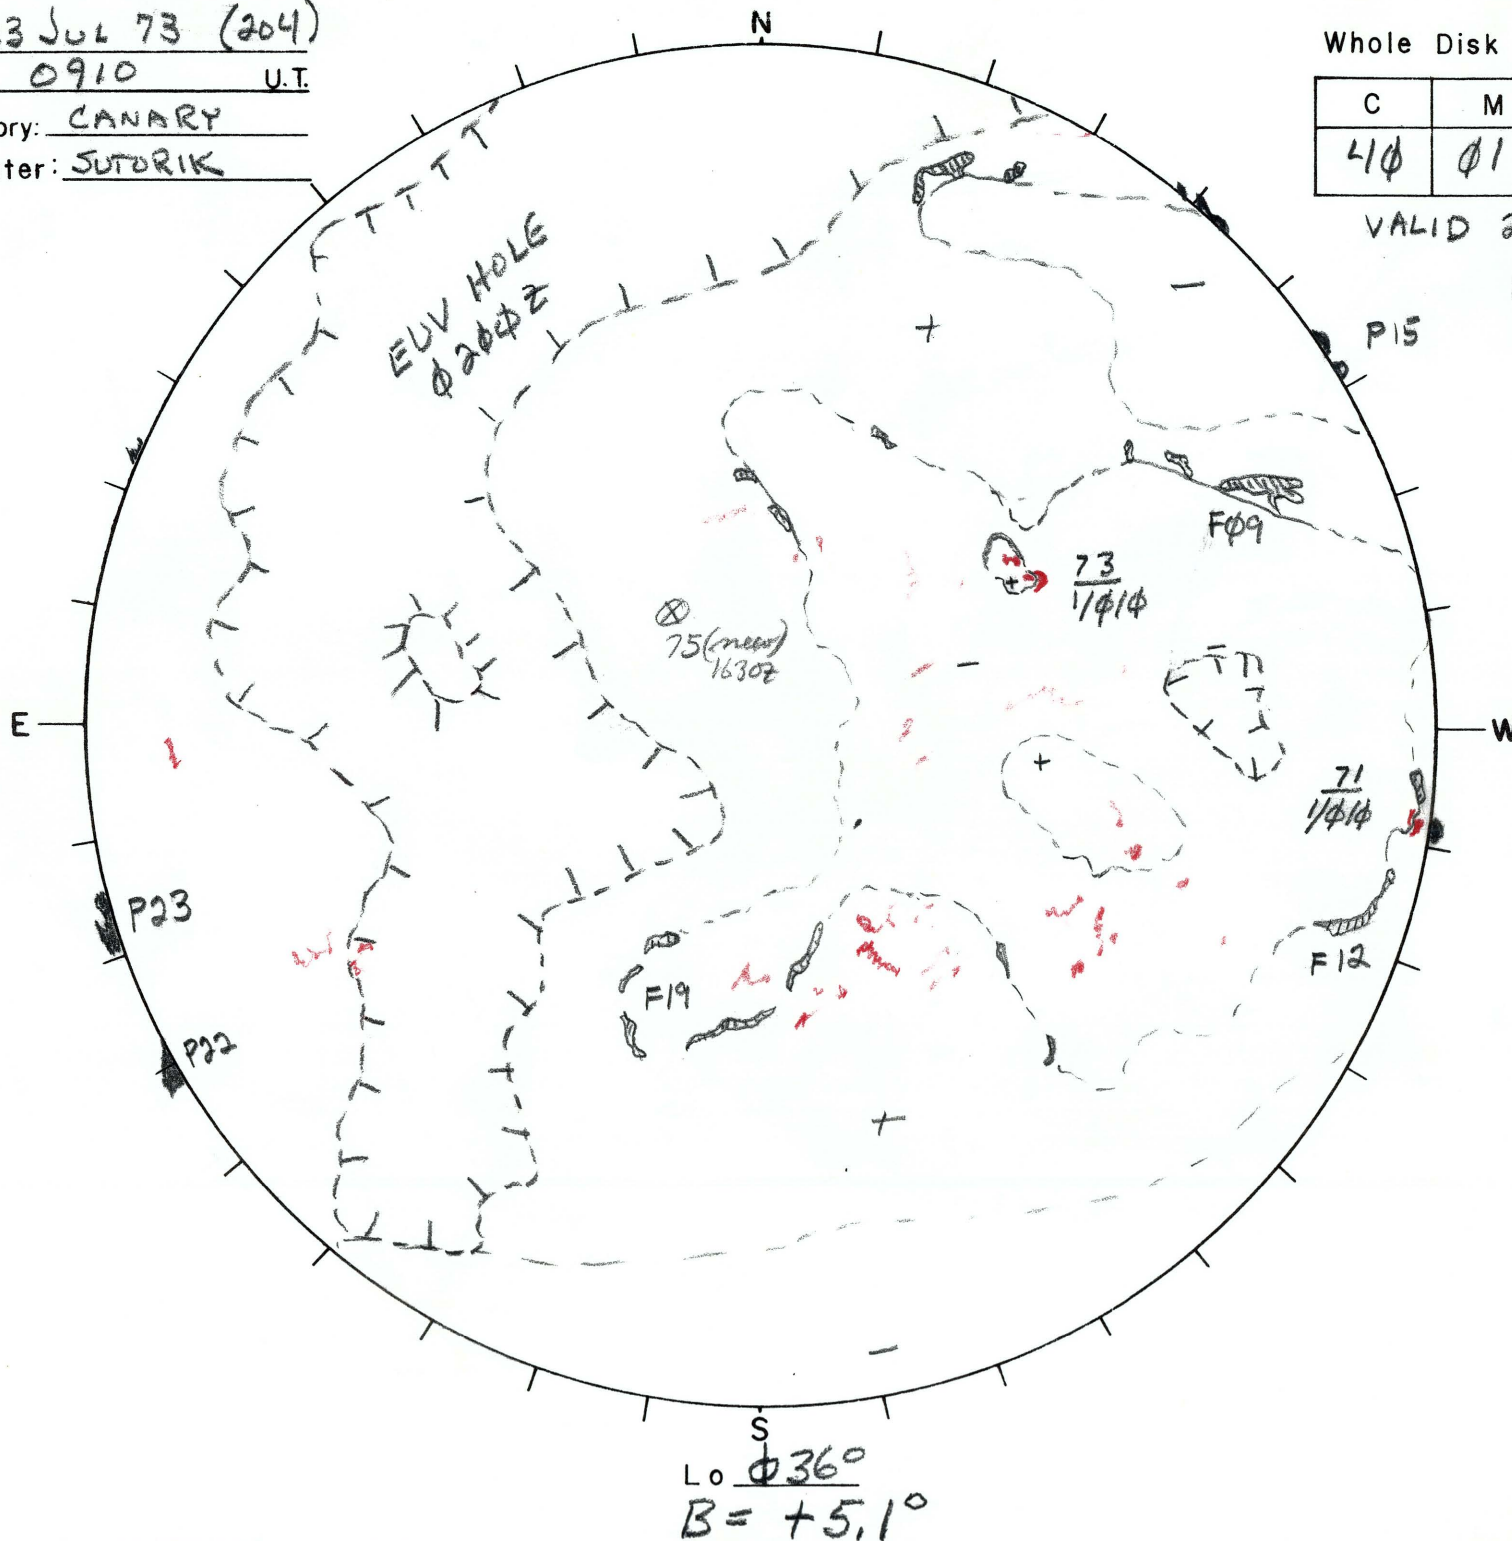

Date: 23 JUL 73 (204)  
 Time: 0910 U.T.  
 Observatory: CANARY  
 Forecaster: SUTORIK

Whole Disk Forecast

C	M	X
4φ	φ1	φ1

VALID 205/1300Z -  
 206/1300Z -

S  
 L<sub>o</sub> φ36°  
 B = +5.1°