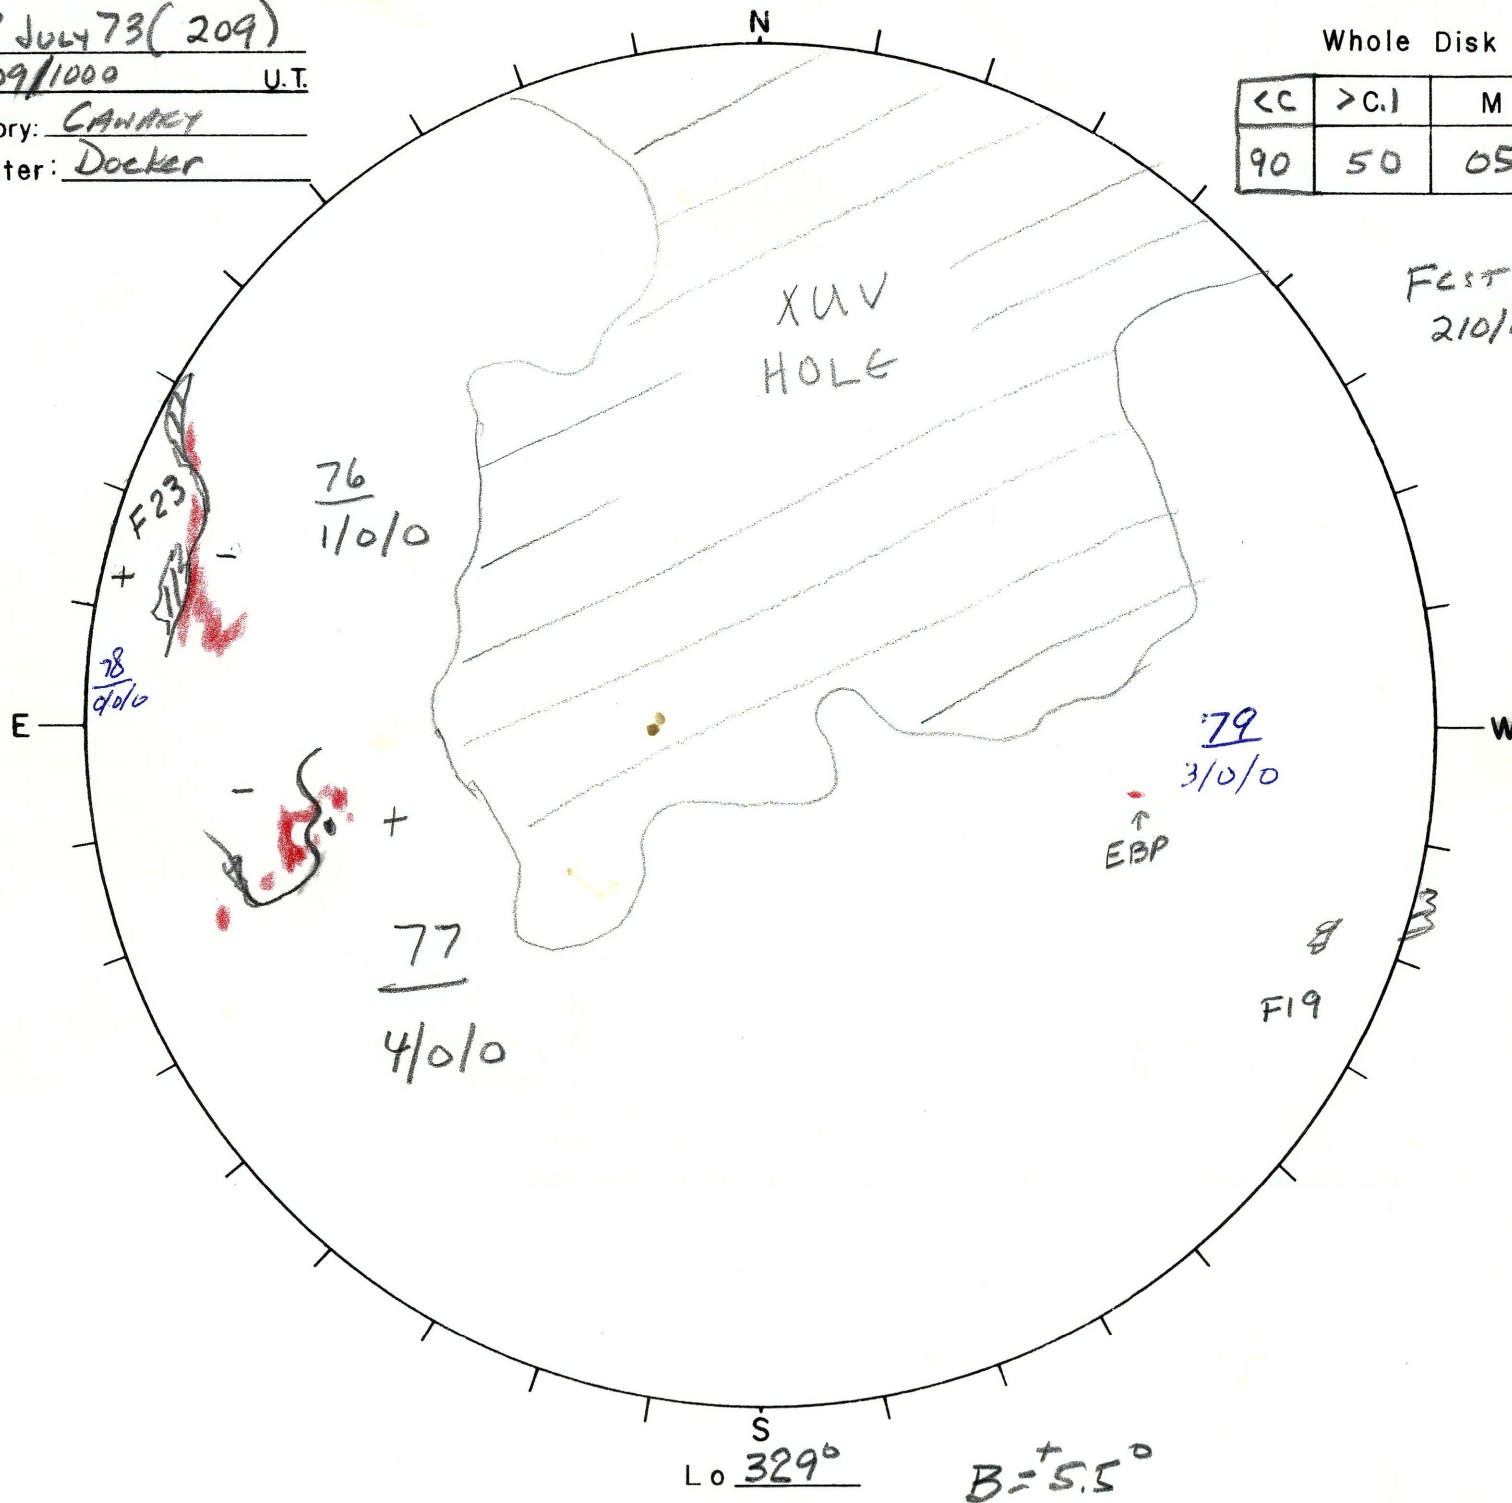

Date: 28 July 73 (209)
 Time: 209/1000 U.T.
 Observatory: CANARY
 Forecaster: Docker

Whole Disk Forecast

<C	>C.I	M	X
90	50	05	01

Fast Period:
 210/1300 Z
 →
 211/1300 Z