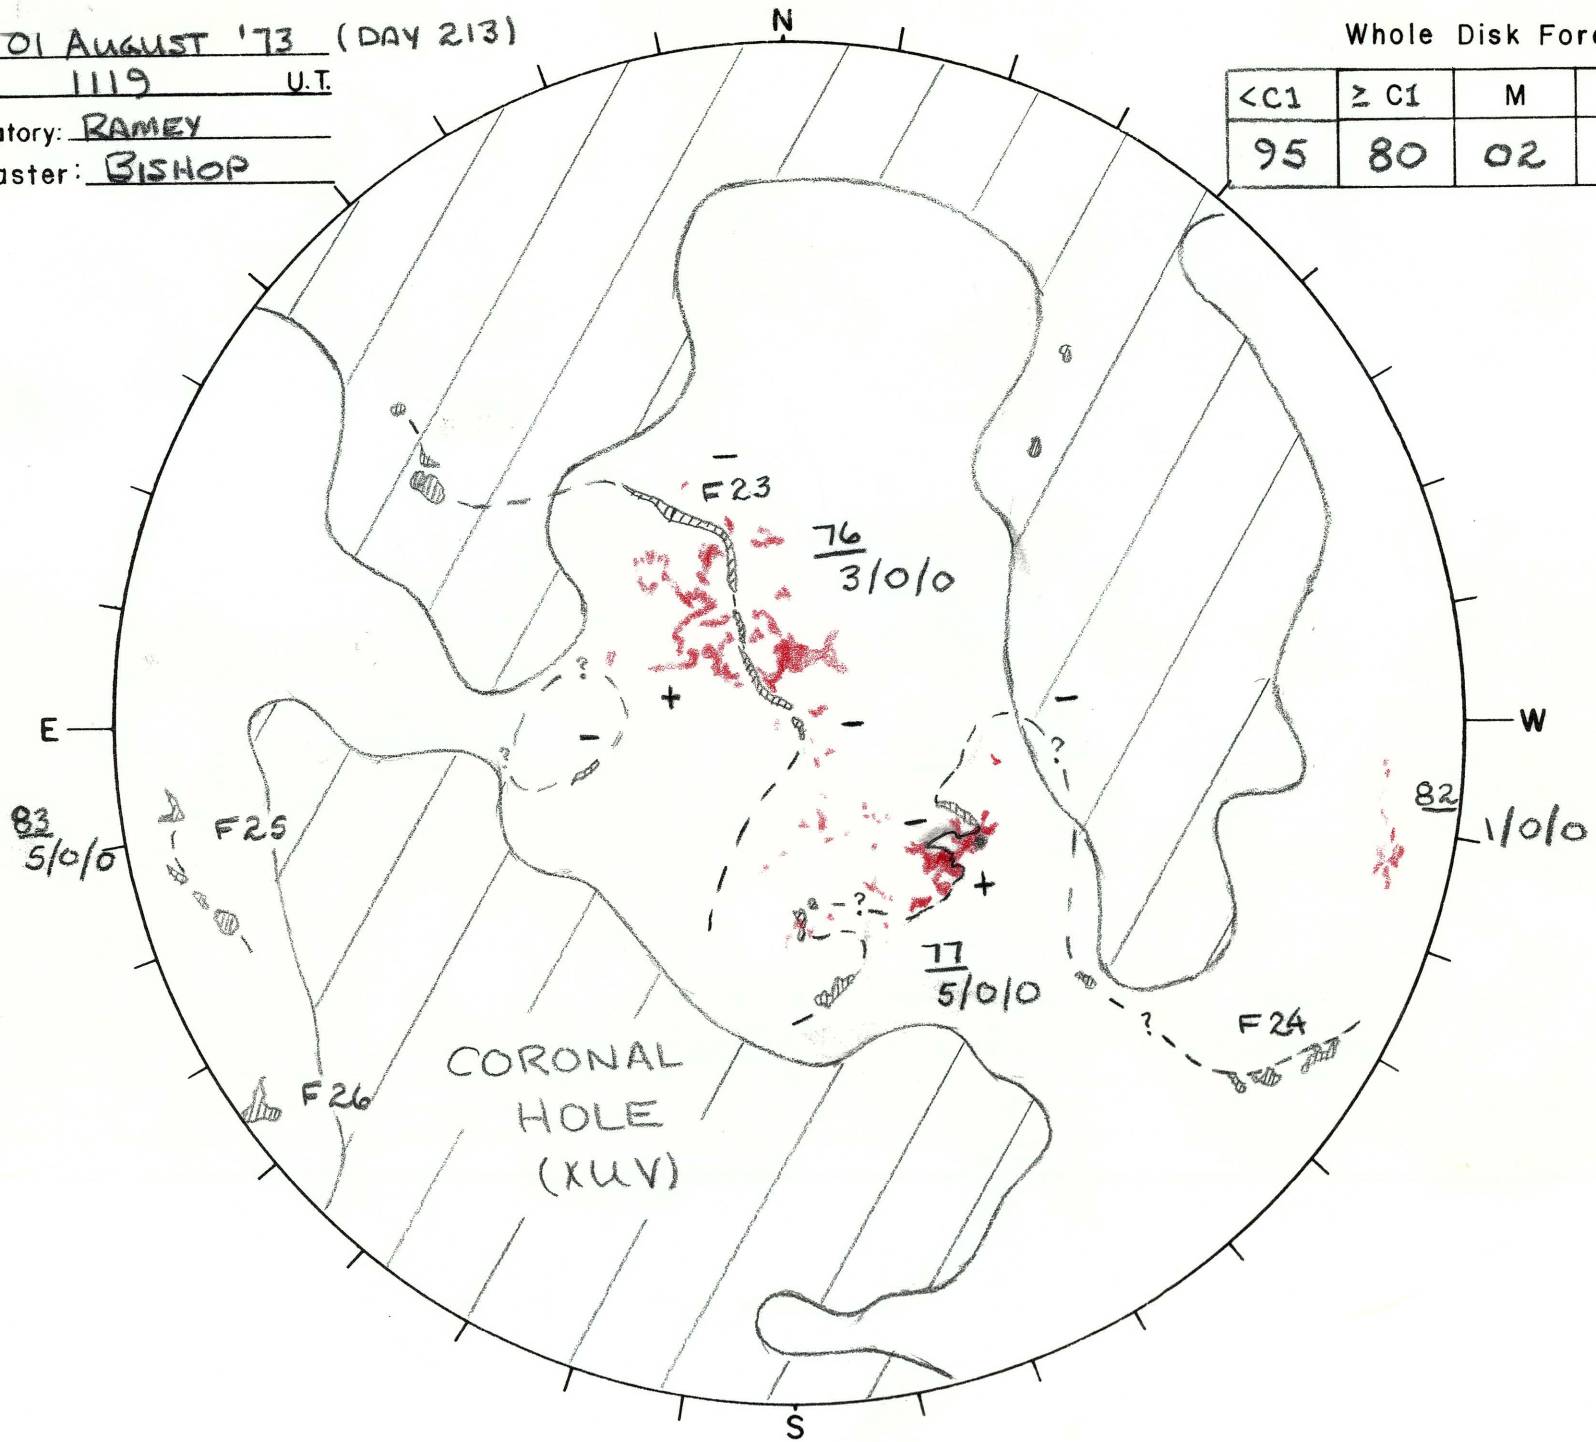

Date: 01 AUGUST '73 (DAY 213)

Time: 1119 U.T.

Observatory: RAMEY

Forecaster: BISHOP

Whole Disk Forecast

< C1	≥ C1	M	X
95	80	02	01

L_o 277°
B +5.8°