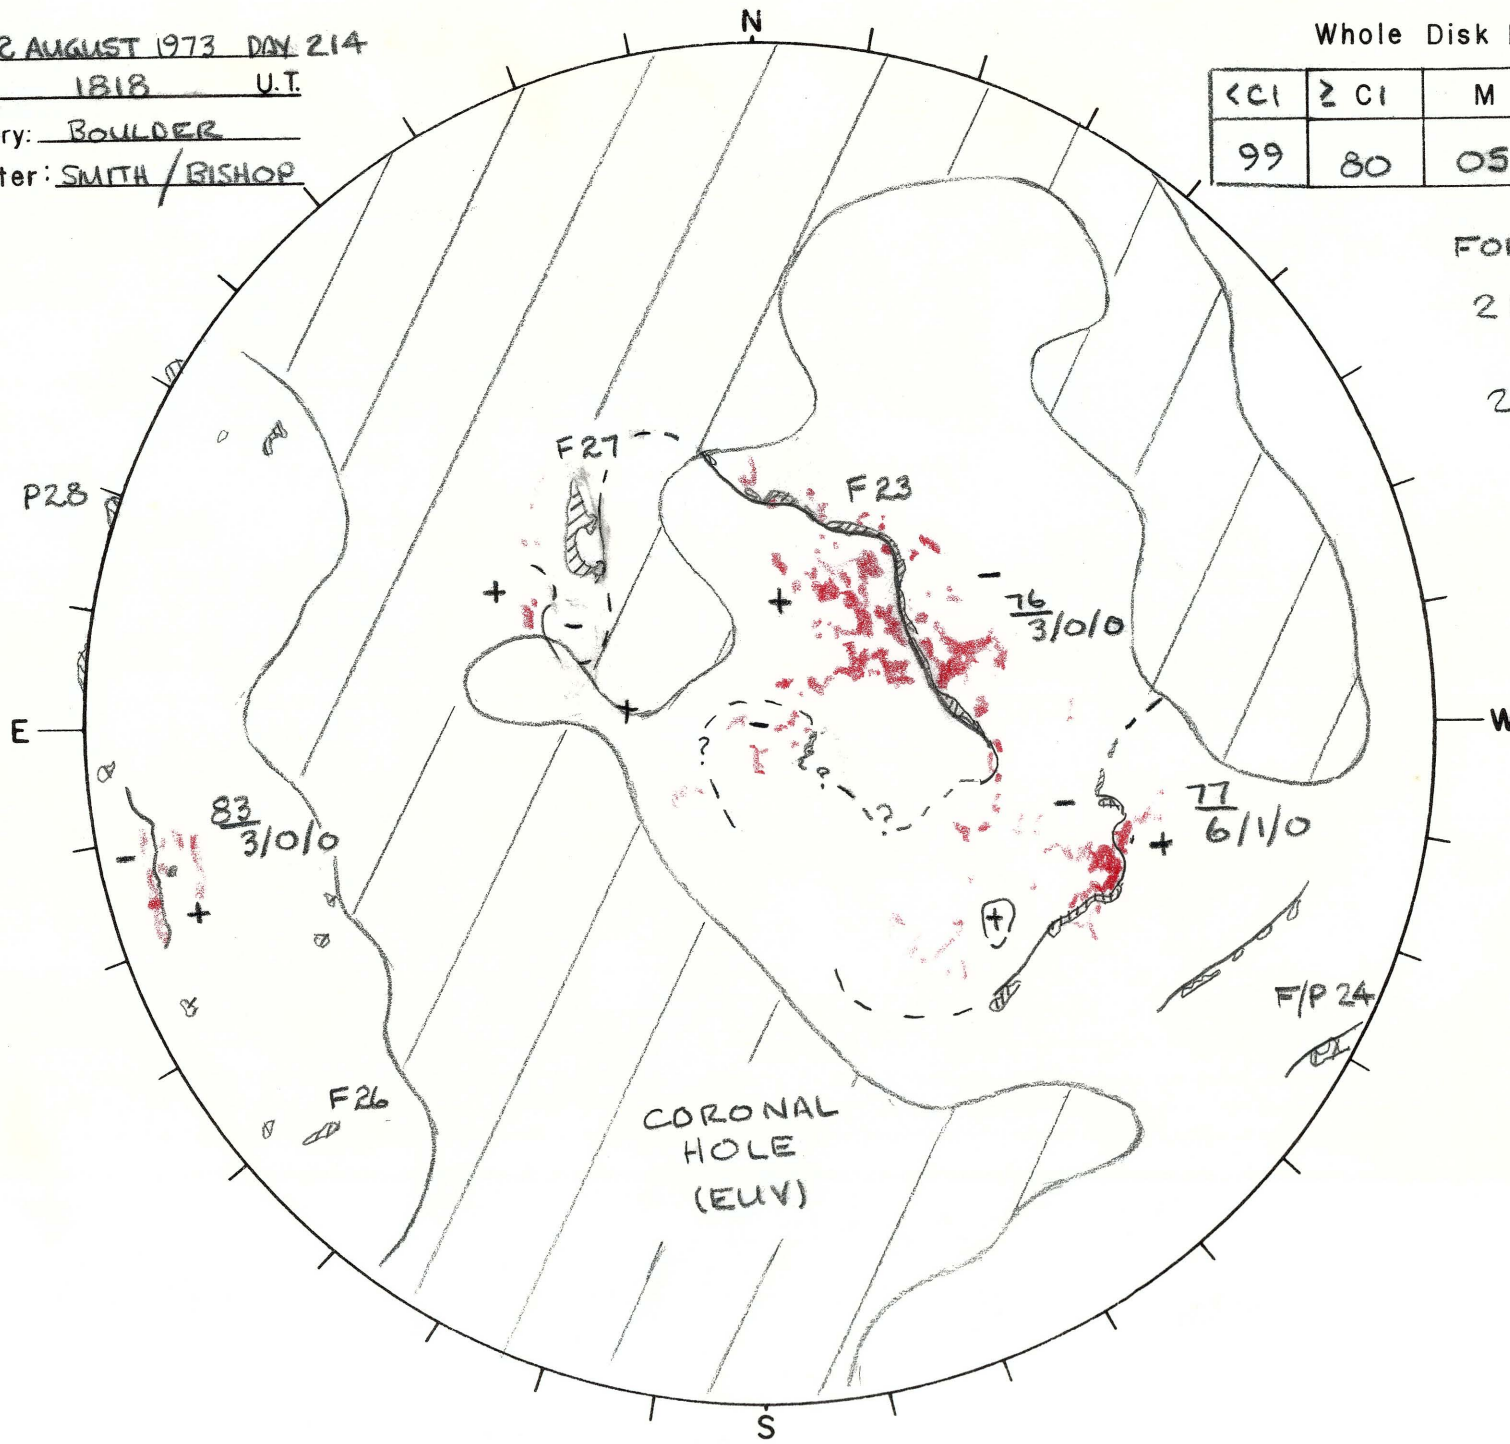

Date: 02 AUGUST 1973 DAY 214

Time: 1818 U.T.

Observatory: BOULDER

Forecaster: SMITH / BISHOP

Whole Disk Forecast

< CI	≥ CI	M	X
99	80	05	01

FORECAST PERIOD

214 / 2300 Z

TO

215 / 2300 Z

Lo 260°  
B +5.9°