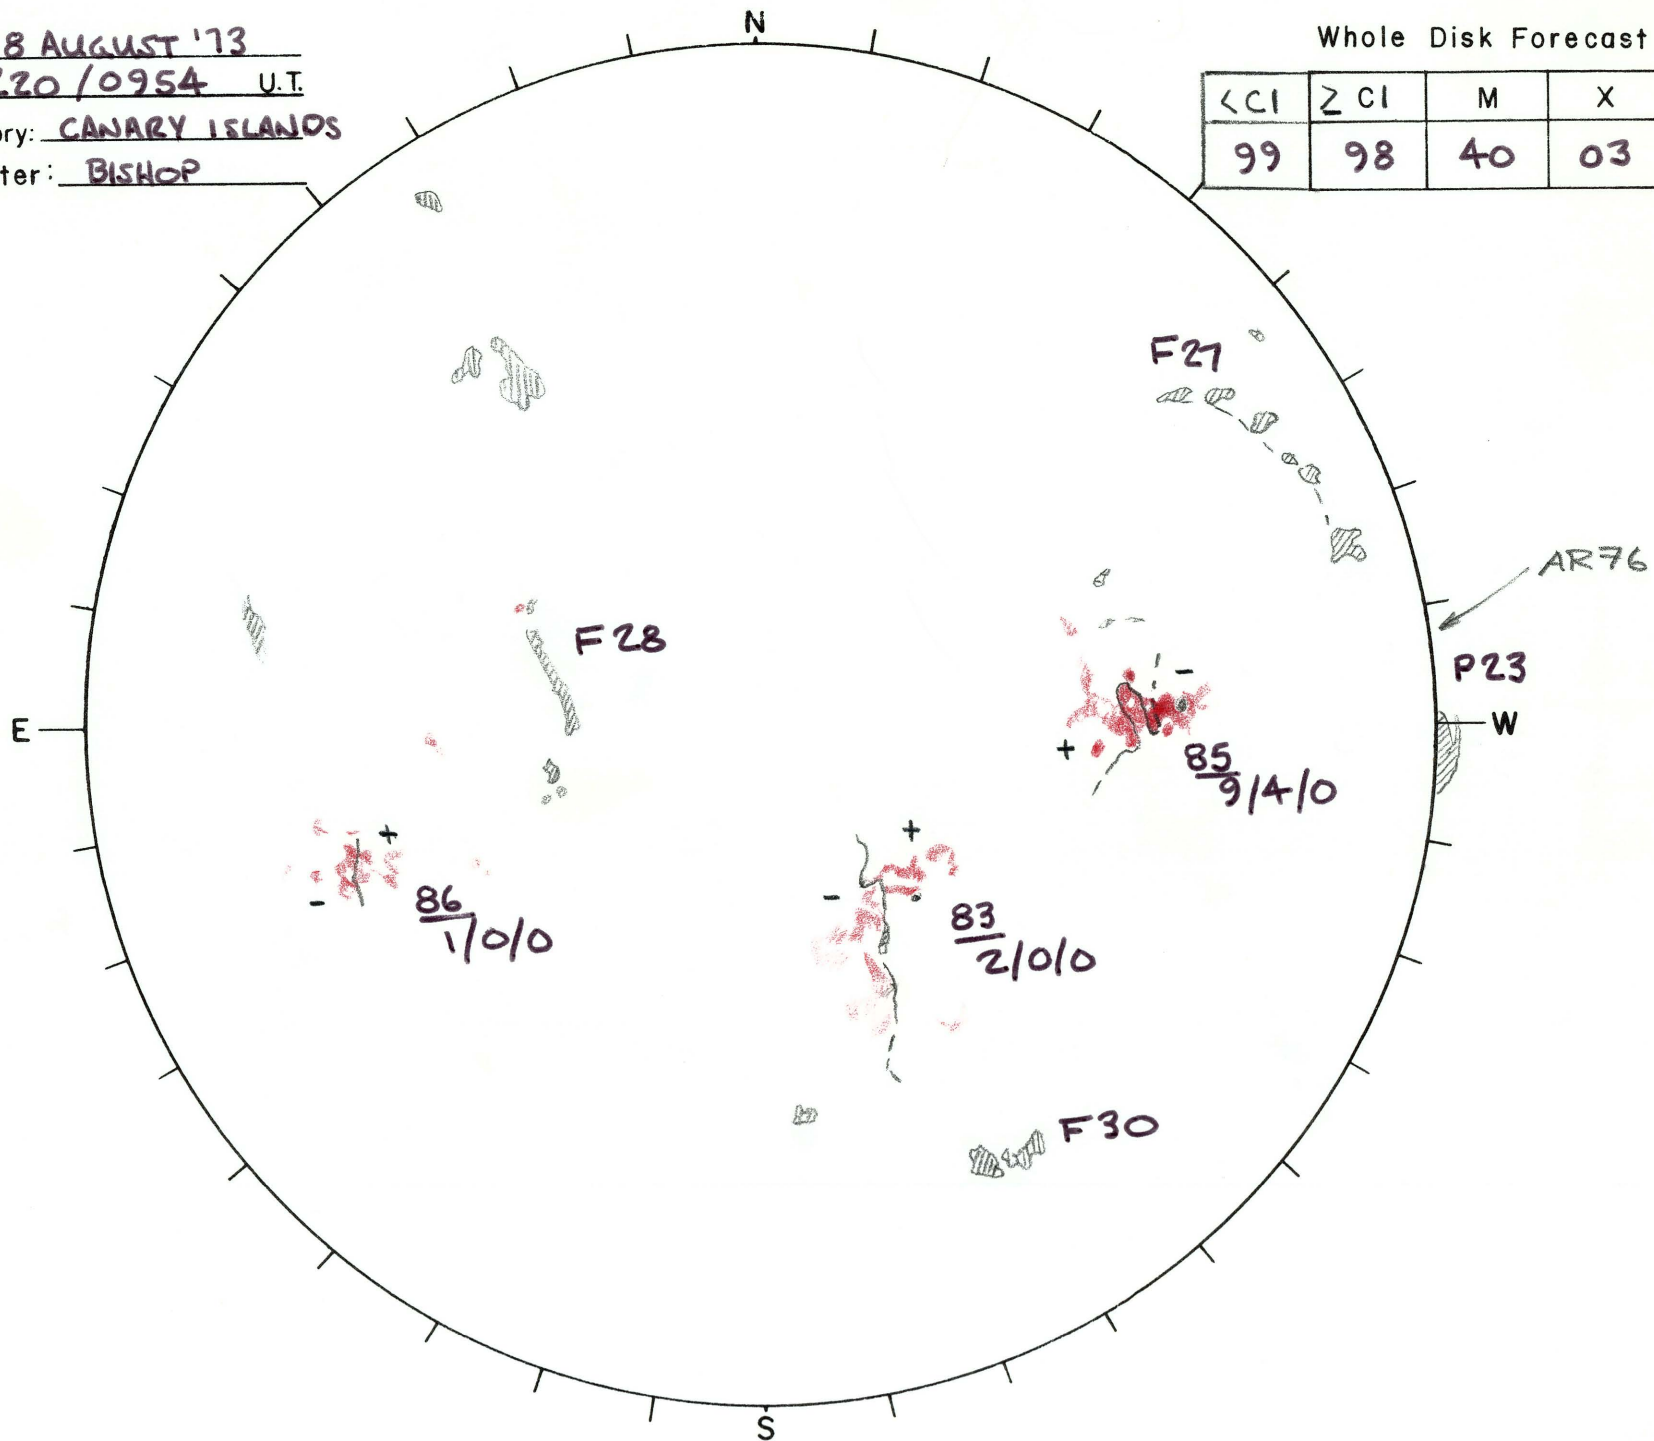

Date: 08 AUGUST '73  
 Time: 220 / 0954 U.T.  
 Observatory: CANARY ISLANDS  
 Forecaster: BISHOP

Whole Disk Forecast

< CI	Z CI	M	X
99	98	40	03

Lo 184°  
 B +6.3°