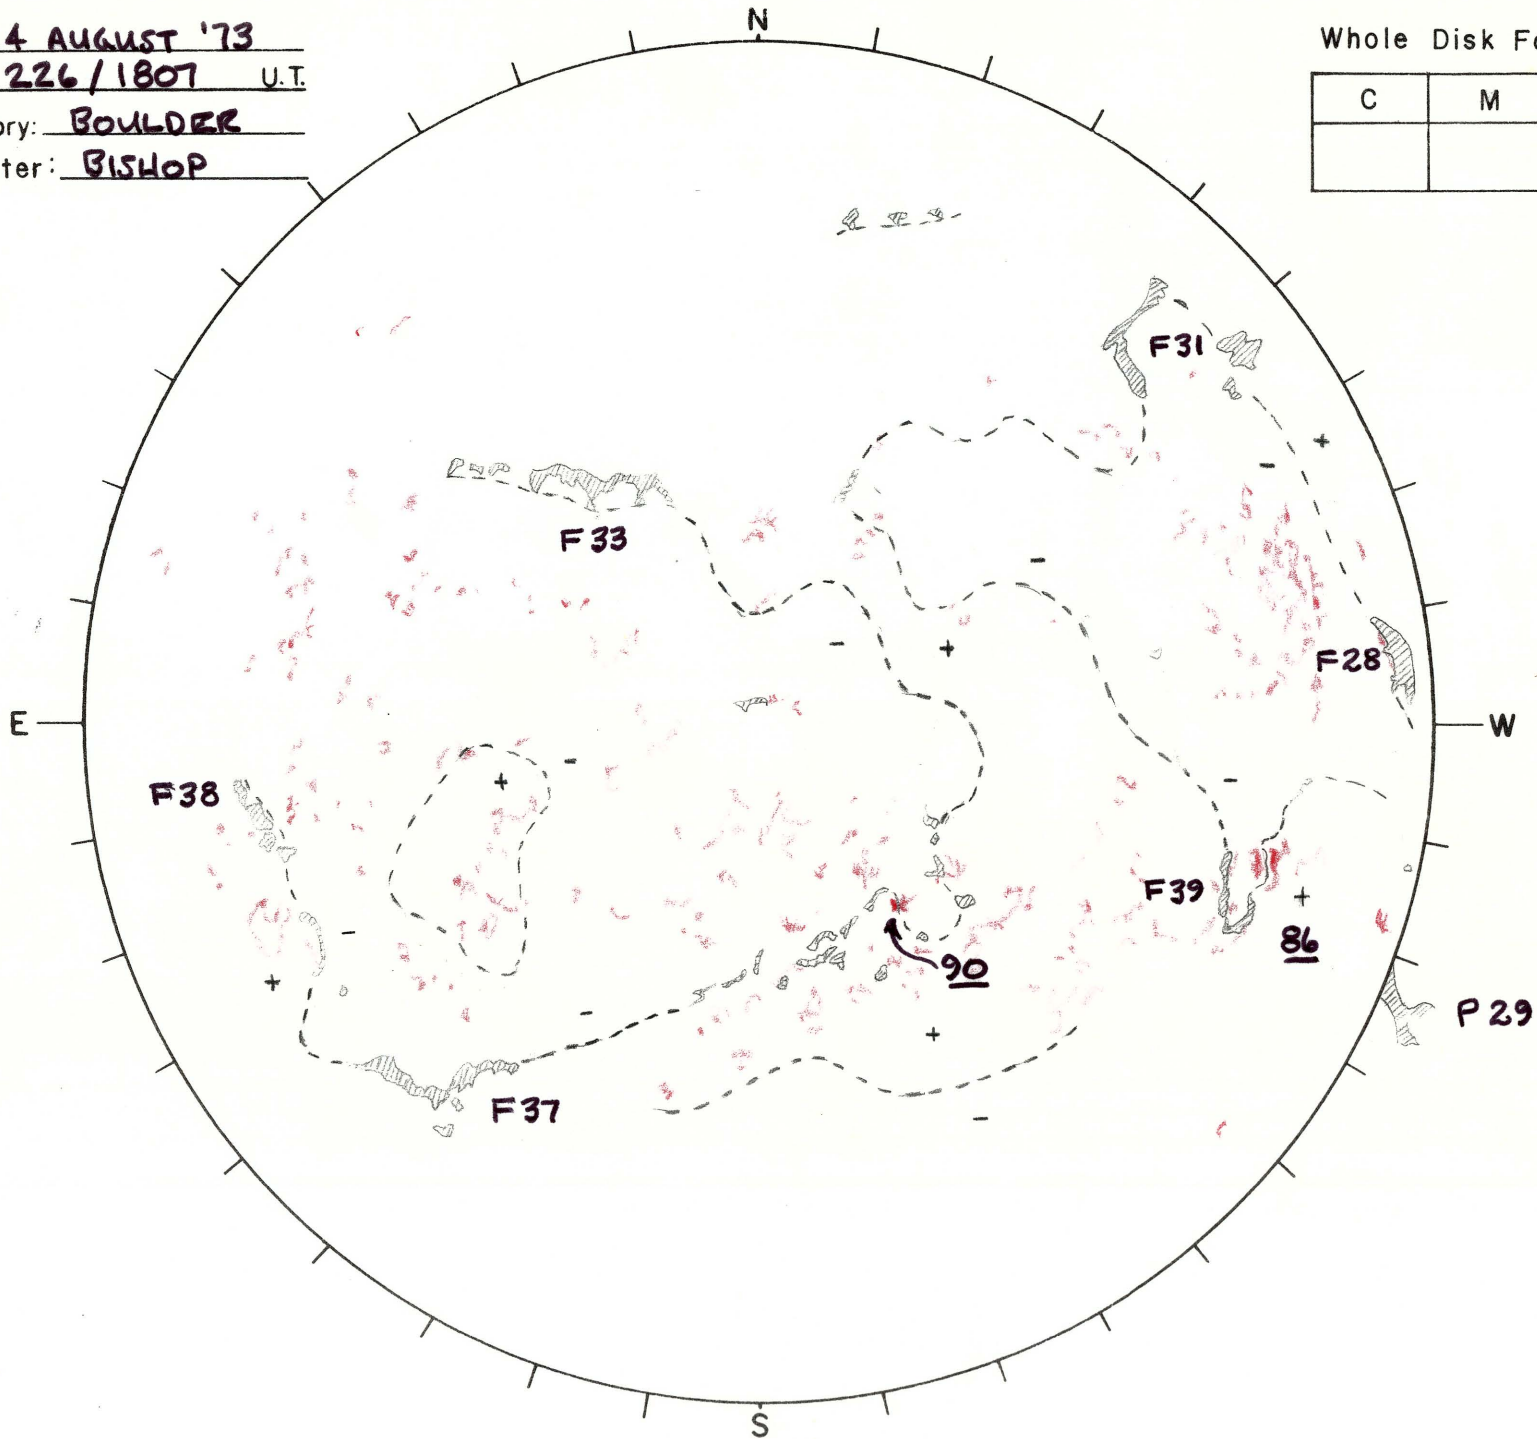

Date: 14 AUGUST '73  
 Time: 226/1807 U.T.  
 Observatory: BOULDER  
 Forecaster: BISHOP

Whole Disk Forecast

C	M	X

$L_0$  100  
 $B$  +7°

004 226

Date: 14 AUG 73

Time: 1807Z U.T.

Observatory: BOU

Forecaster: SMITH

Whole Disk Forecast

<C1	>C1	M	X
25	05	02	01

FCST VALID:  
 224/2200Z -  
 227/2200Z