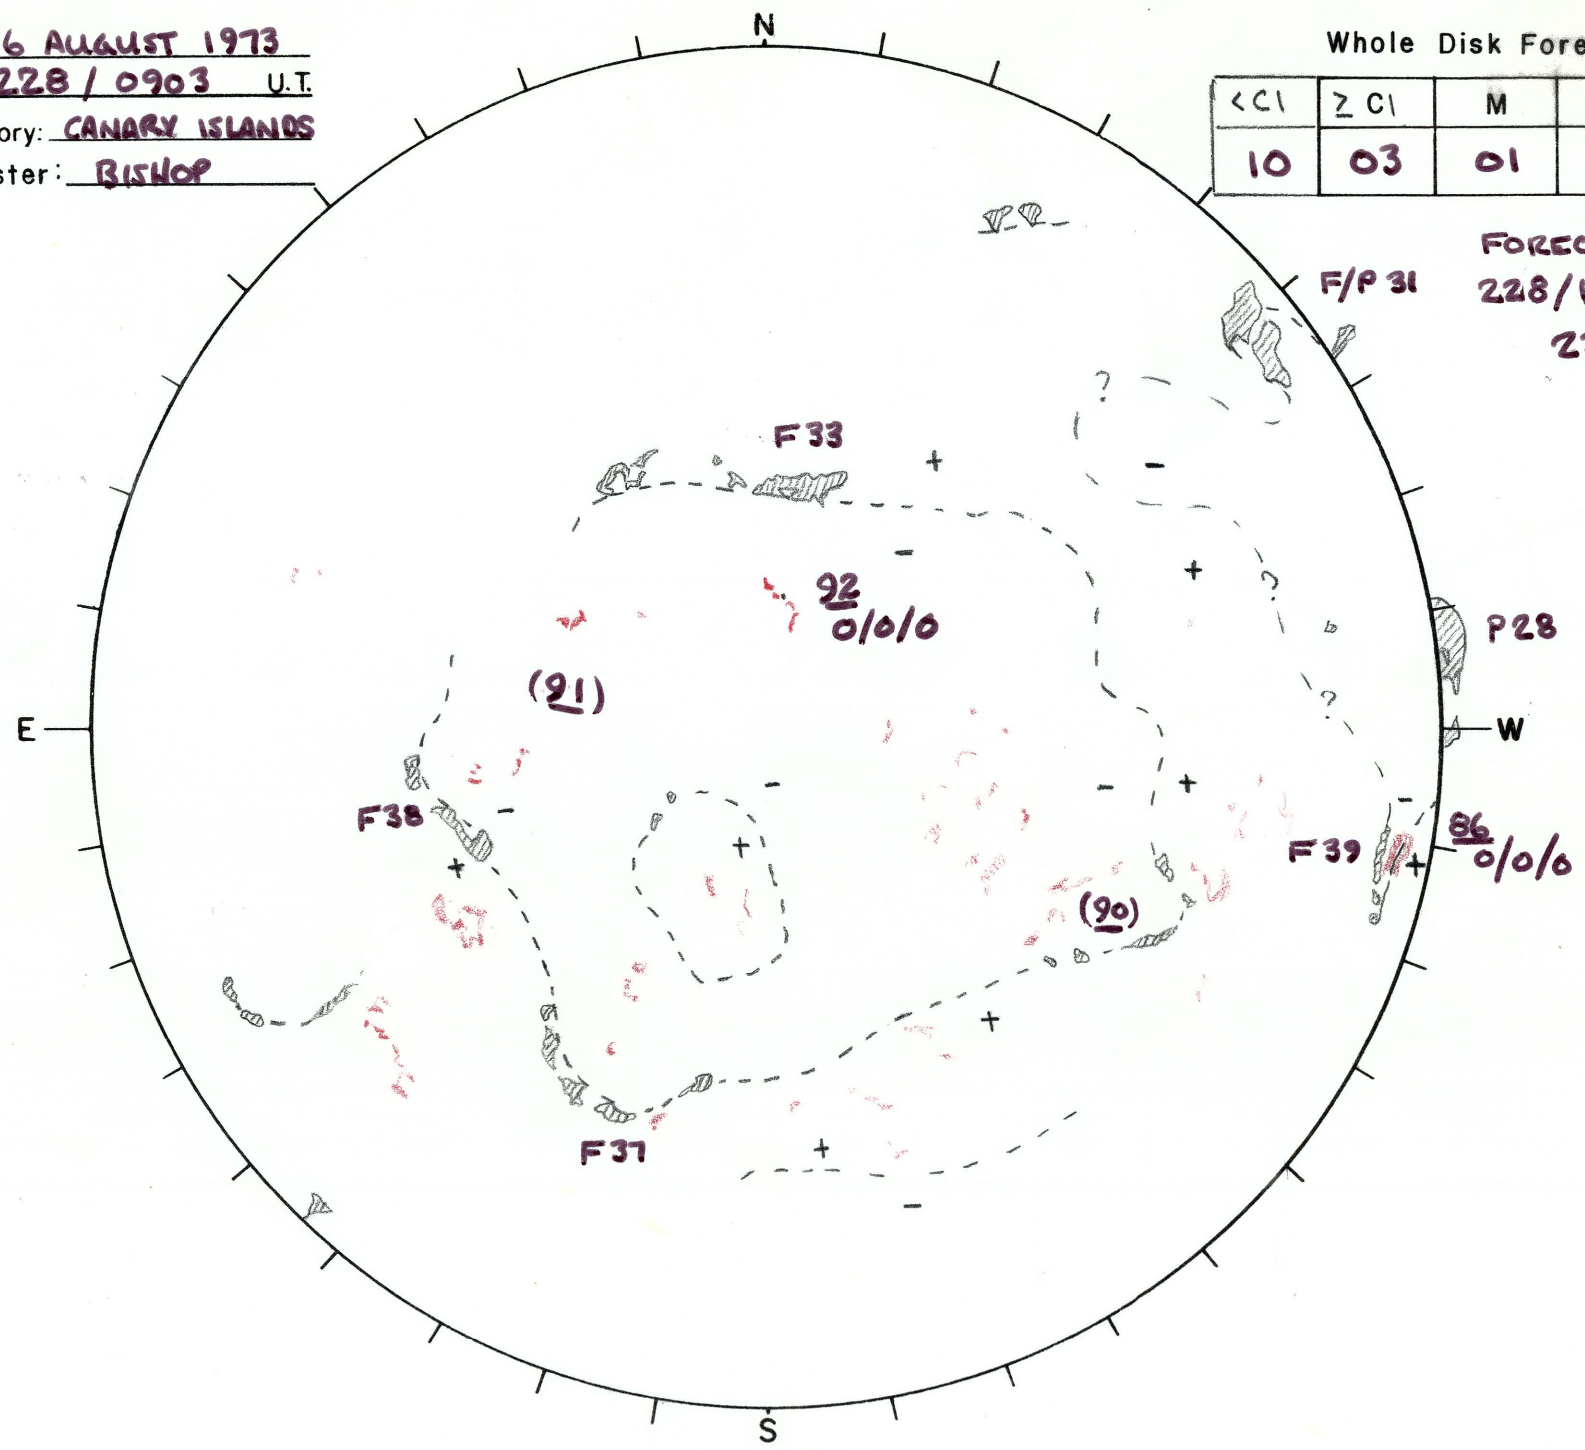

Date: 16 AUGUST 1973
 Time: 228 / 0903 U.T.
 Observatory: CANARY ISLANDS
 Forecaster: BISHOP

Whole Disk Forecast

< CI	≥ CI	M	X
10	03	01	00

FORECAST VALID
 228/13Z To
 229/13Z

L_o 080°
 B +6.7°