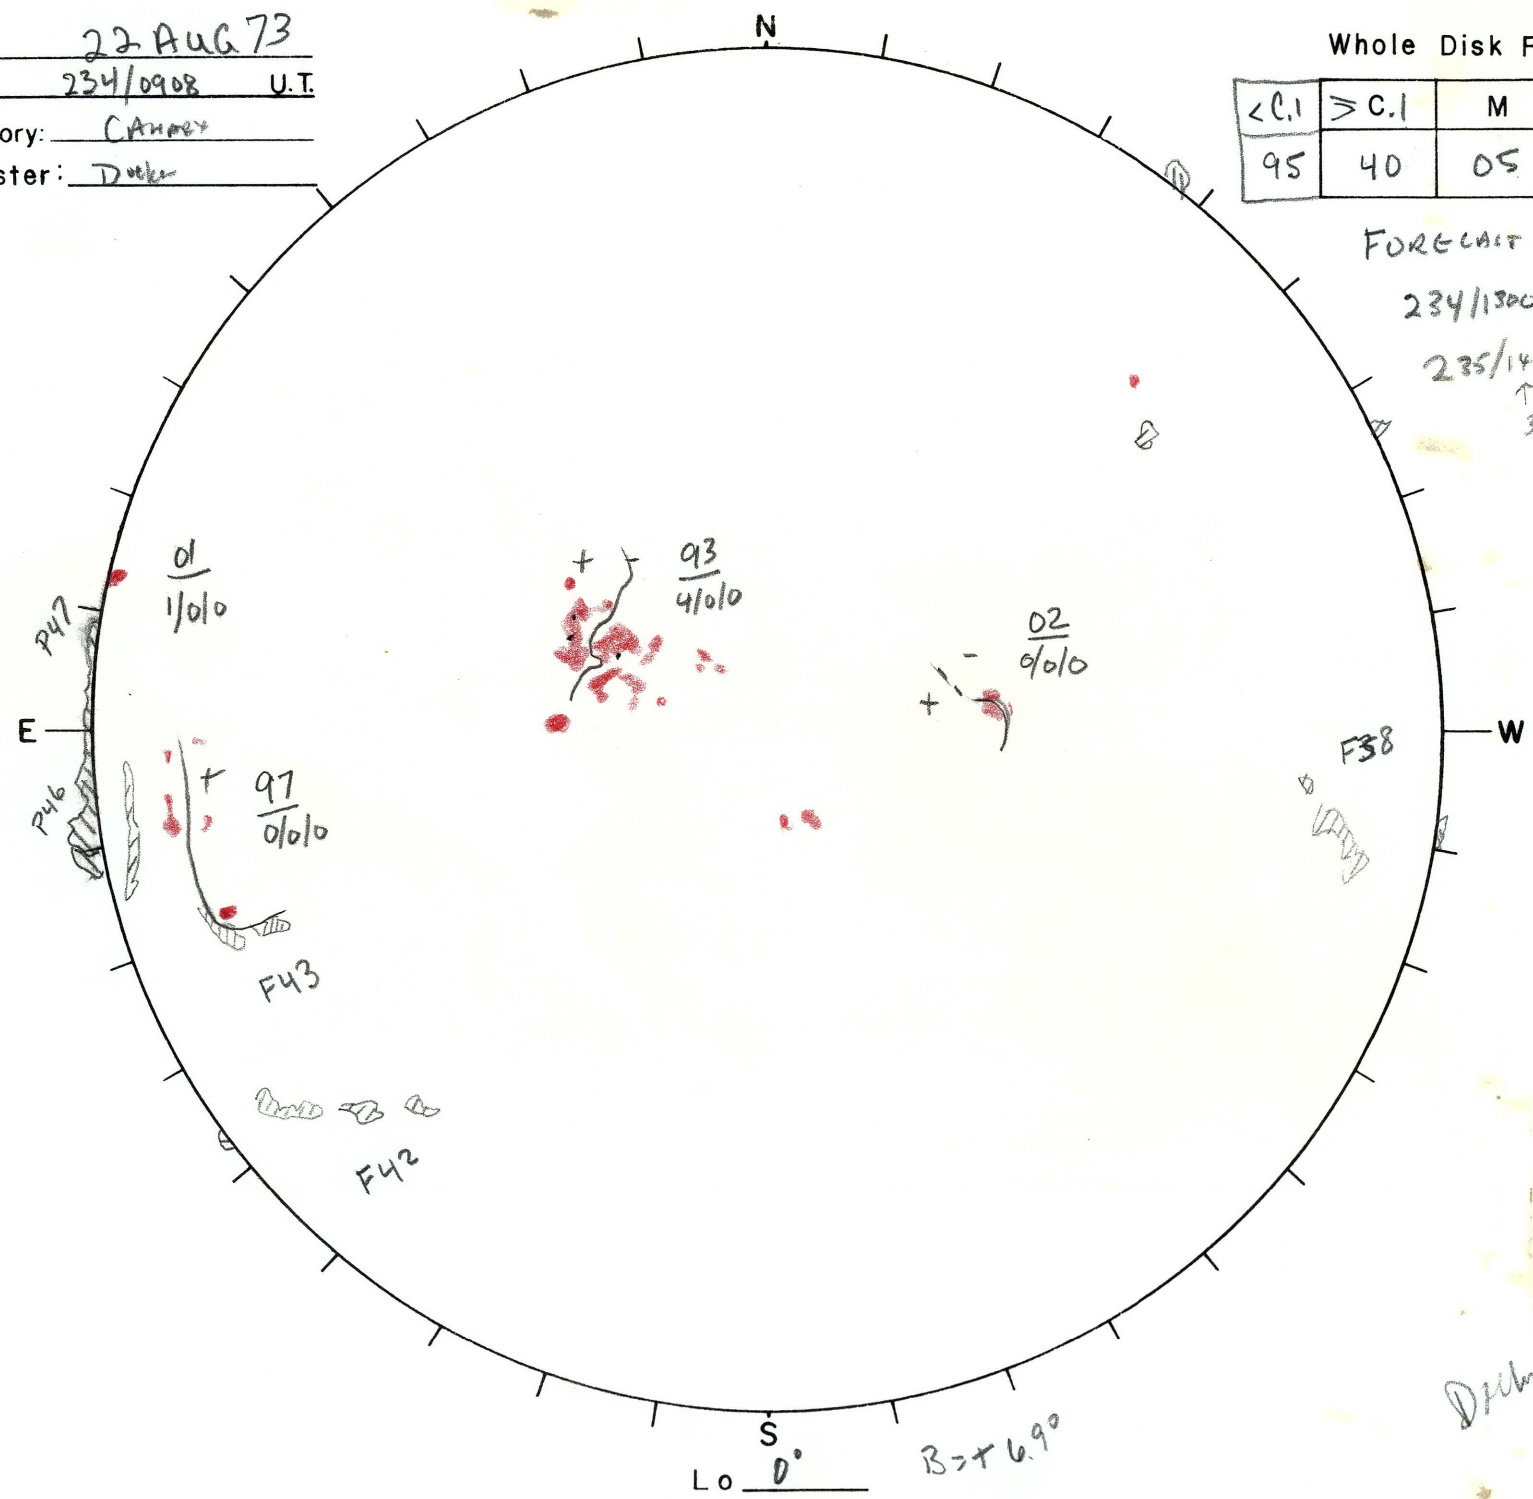

Date: 22 Aug 73
 Time: 234/0908 U.T.
 Observatory: CANARY
 Forecaster: Duker

Whole Disk Forecast

< C.I	≥ C.I	M	X
95	40	05	01

FORECAST PD:
 234/1300 to
 235/1400Z
 ↑
 3

Duker