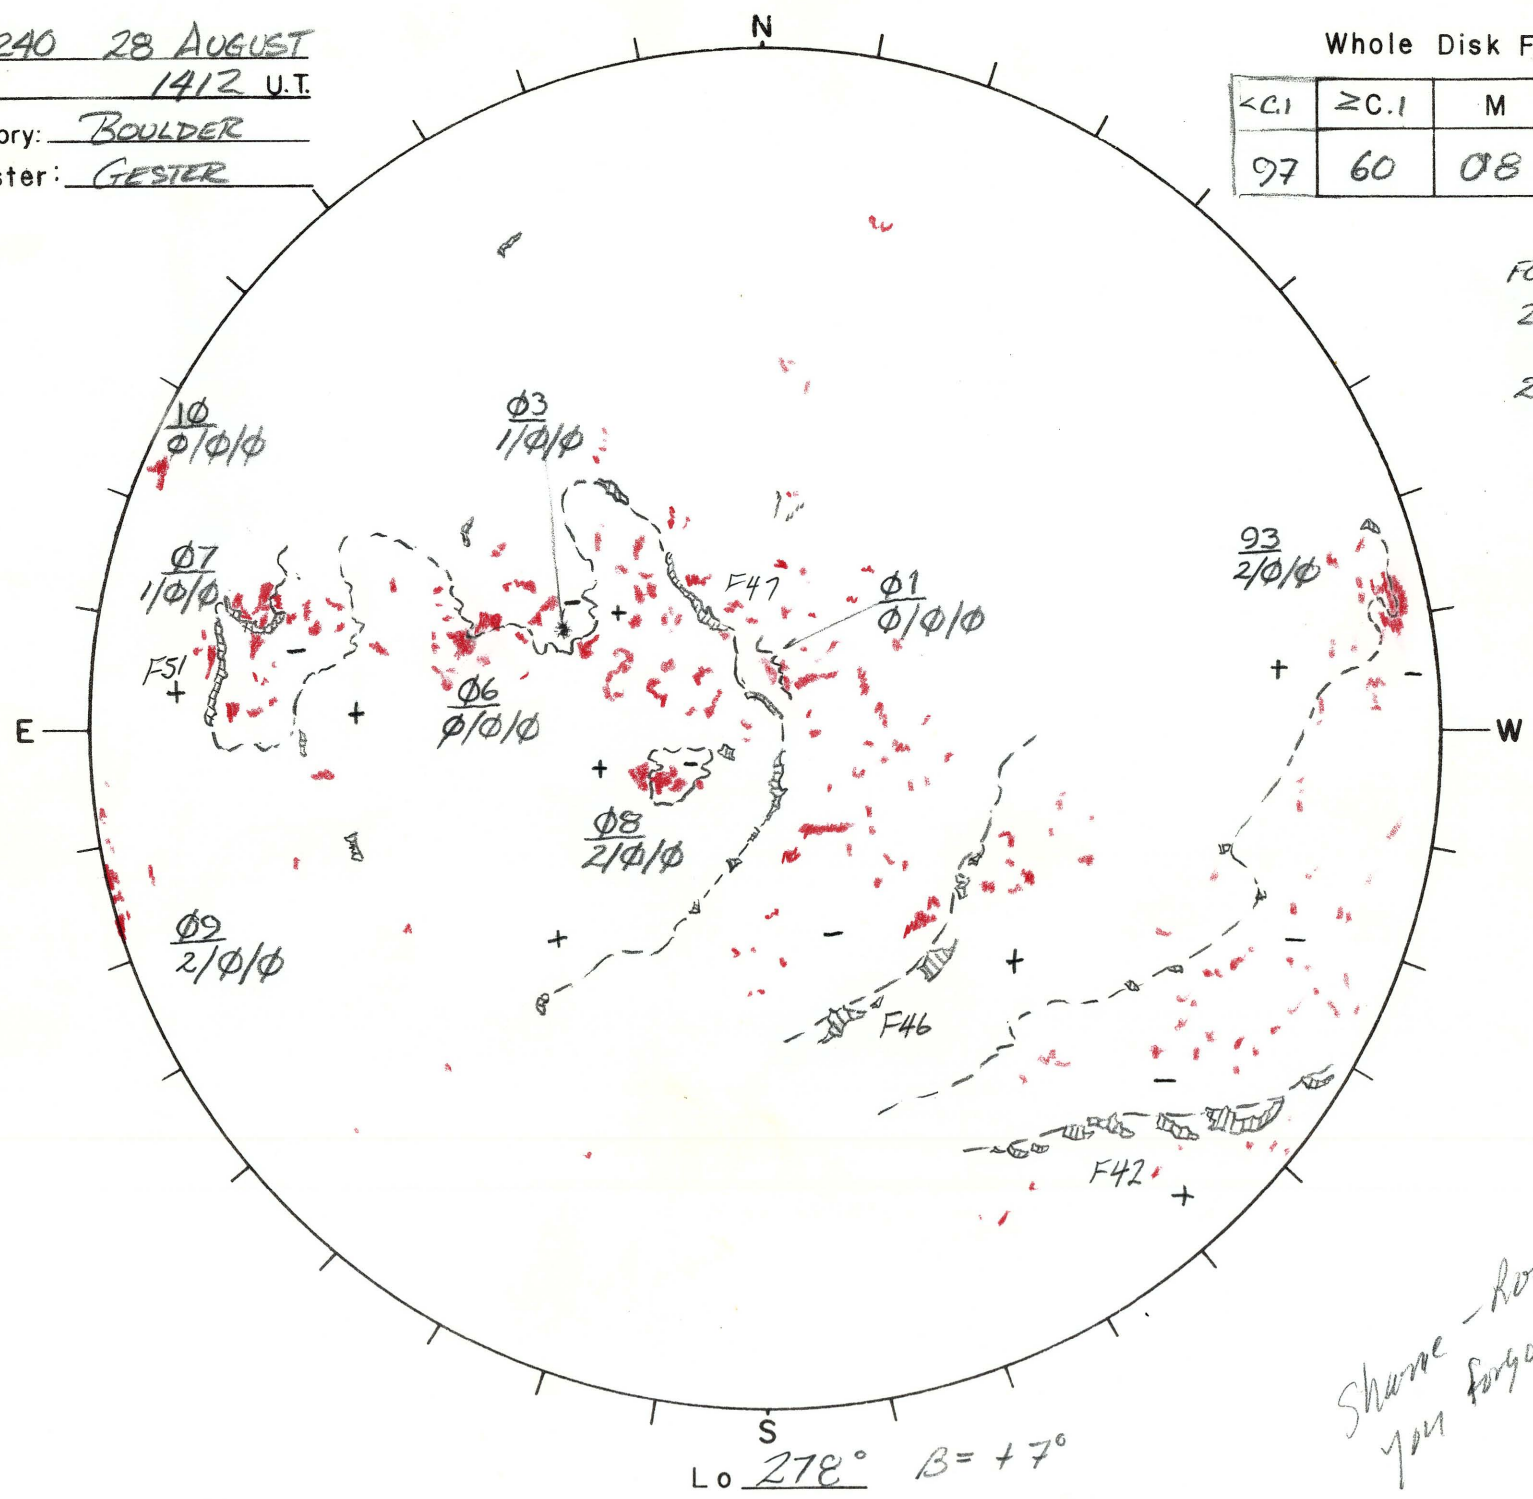

Date: 240 28 AUGUST
 Time: 1412 U.T.
 Observatory: BOULDER
 Forecaster: GESTER

Whole Disk Forecast

<C.I	≥C.I	M	X
97	60	08	02

FORECAST VALID
 241/1300 Z
 TO
 242/1300 Z

Shame - Ron -
 you forgot F #12

S
 Lo 27.8° B = +7°