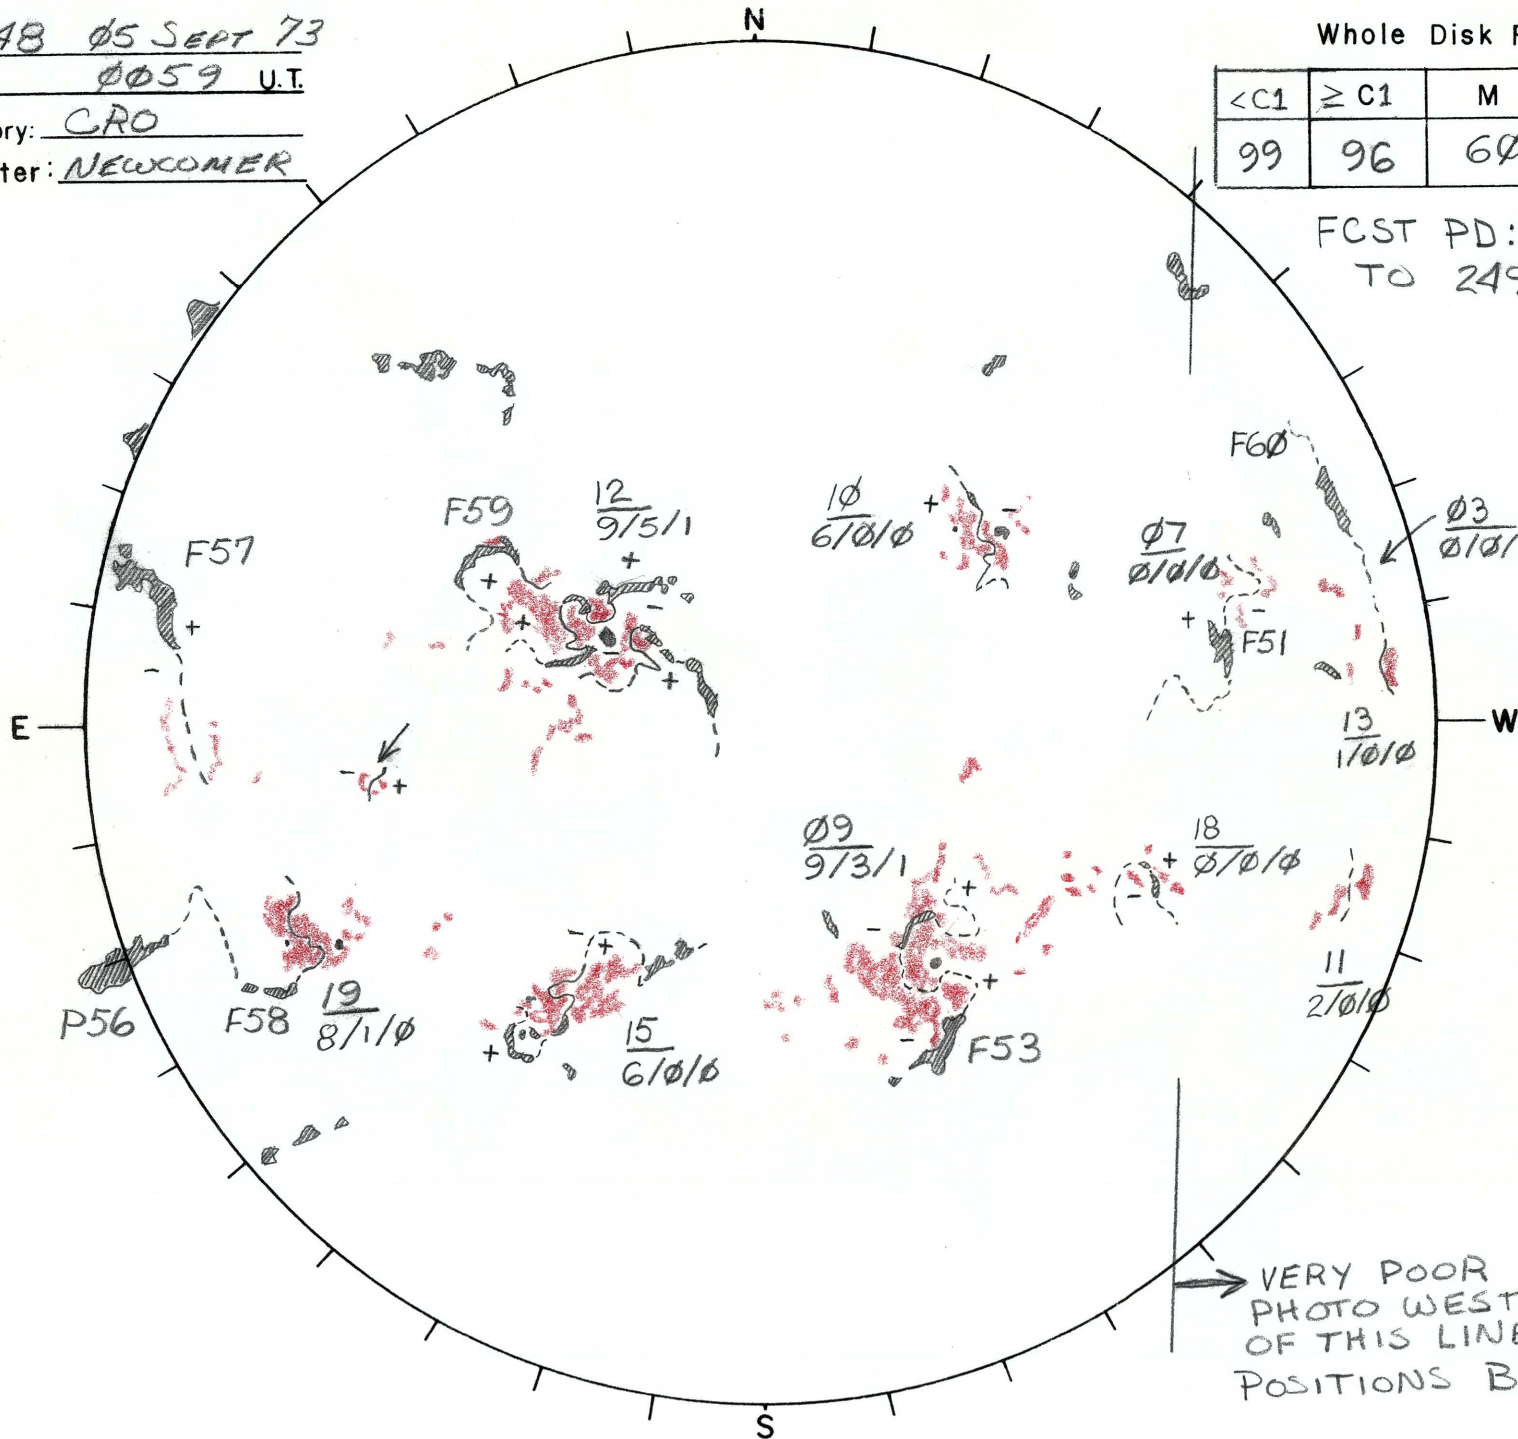

Date: 248 05 SEPT 73
 Time: 0059 U.T.
 Observatory: CRO
 Forecaster: NEWCOMER

Whole Disk Forecast

| <C1 | ≥ C1 | M | X |
|-----|------|----|----|
| 99 | 96 | 60 | 15 |

FCST PD: 248/1300Z
 TO 249/1300Z

→ VERY POOR PHOTO WEST OF THIS LINE, POSITIONS BAD

S
 L₀ 180
 B₀ +7.2