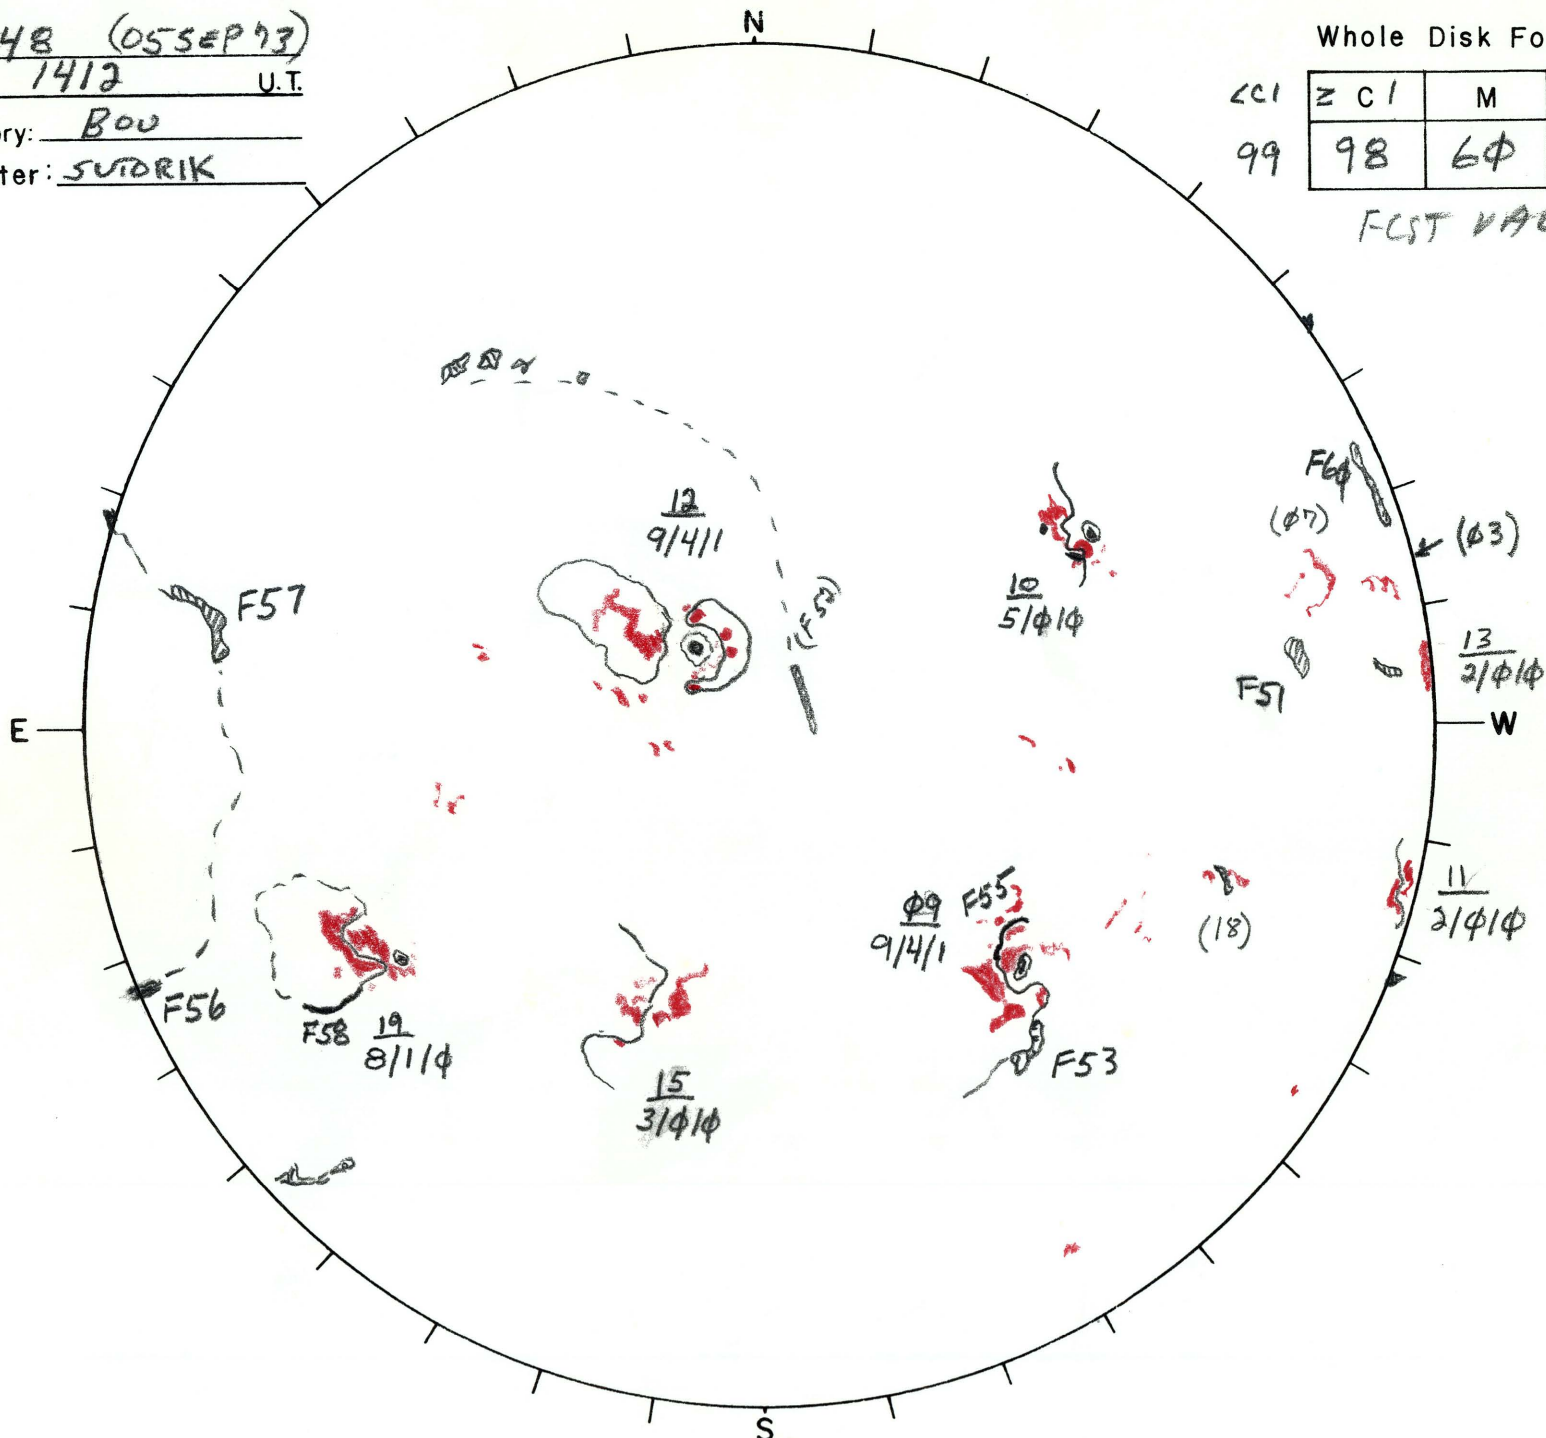

Date: 248 (05SEP73)
 Time: 1412 U.T.
 Observatory: B00
 Forecaster: SUDRIK

Whole Disk Forecast

Z C I	M	X
99	6Φ	15

FCST VALID?

L₀ 172°
 B = +7.2