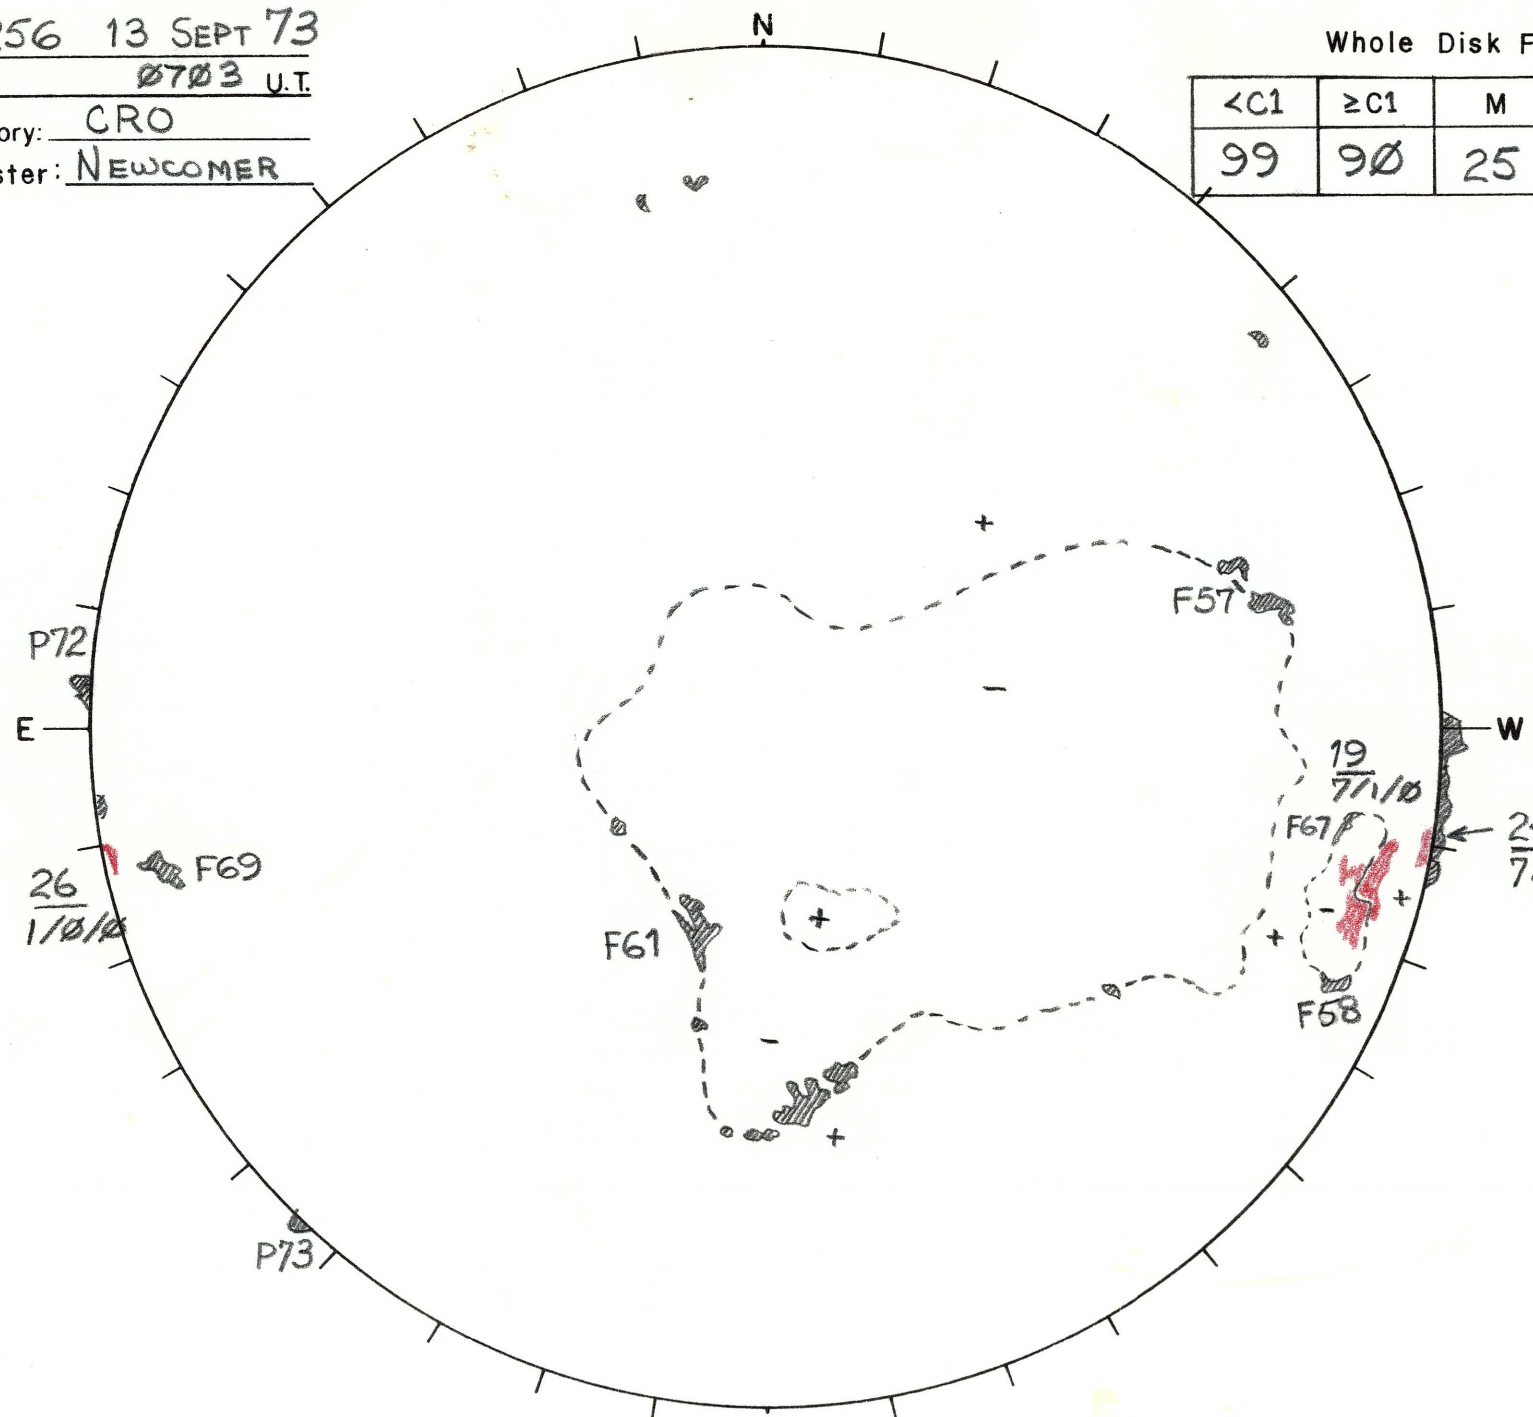

Date: 256 13 SEPT 73
 Time: 0703 U.T.
 Observatory: CRO
 Forecaster: NEWCOMER

Whole Disk Forecast

<C1	≥C1	M	X
99	90	25	03

S
 L_o 70°
 B_o +7.2°