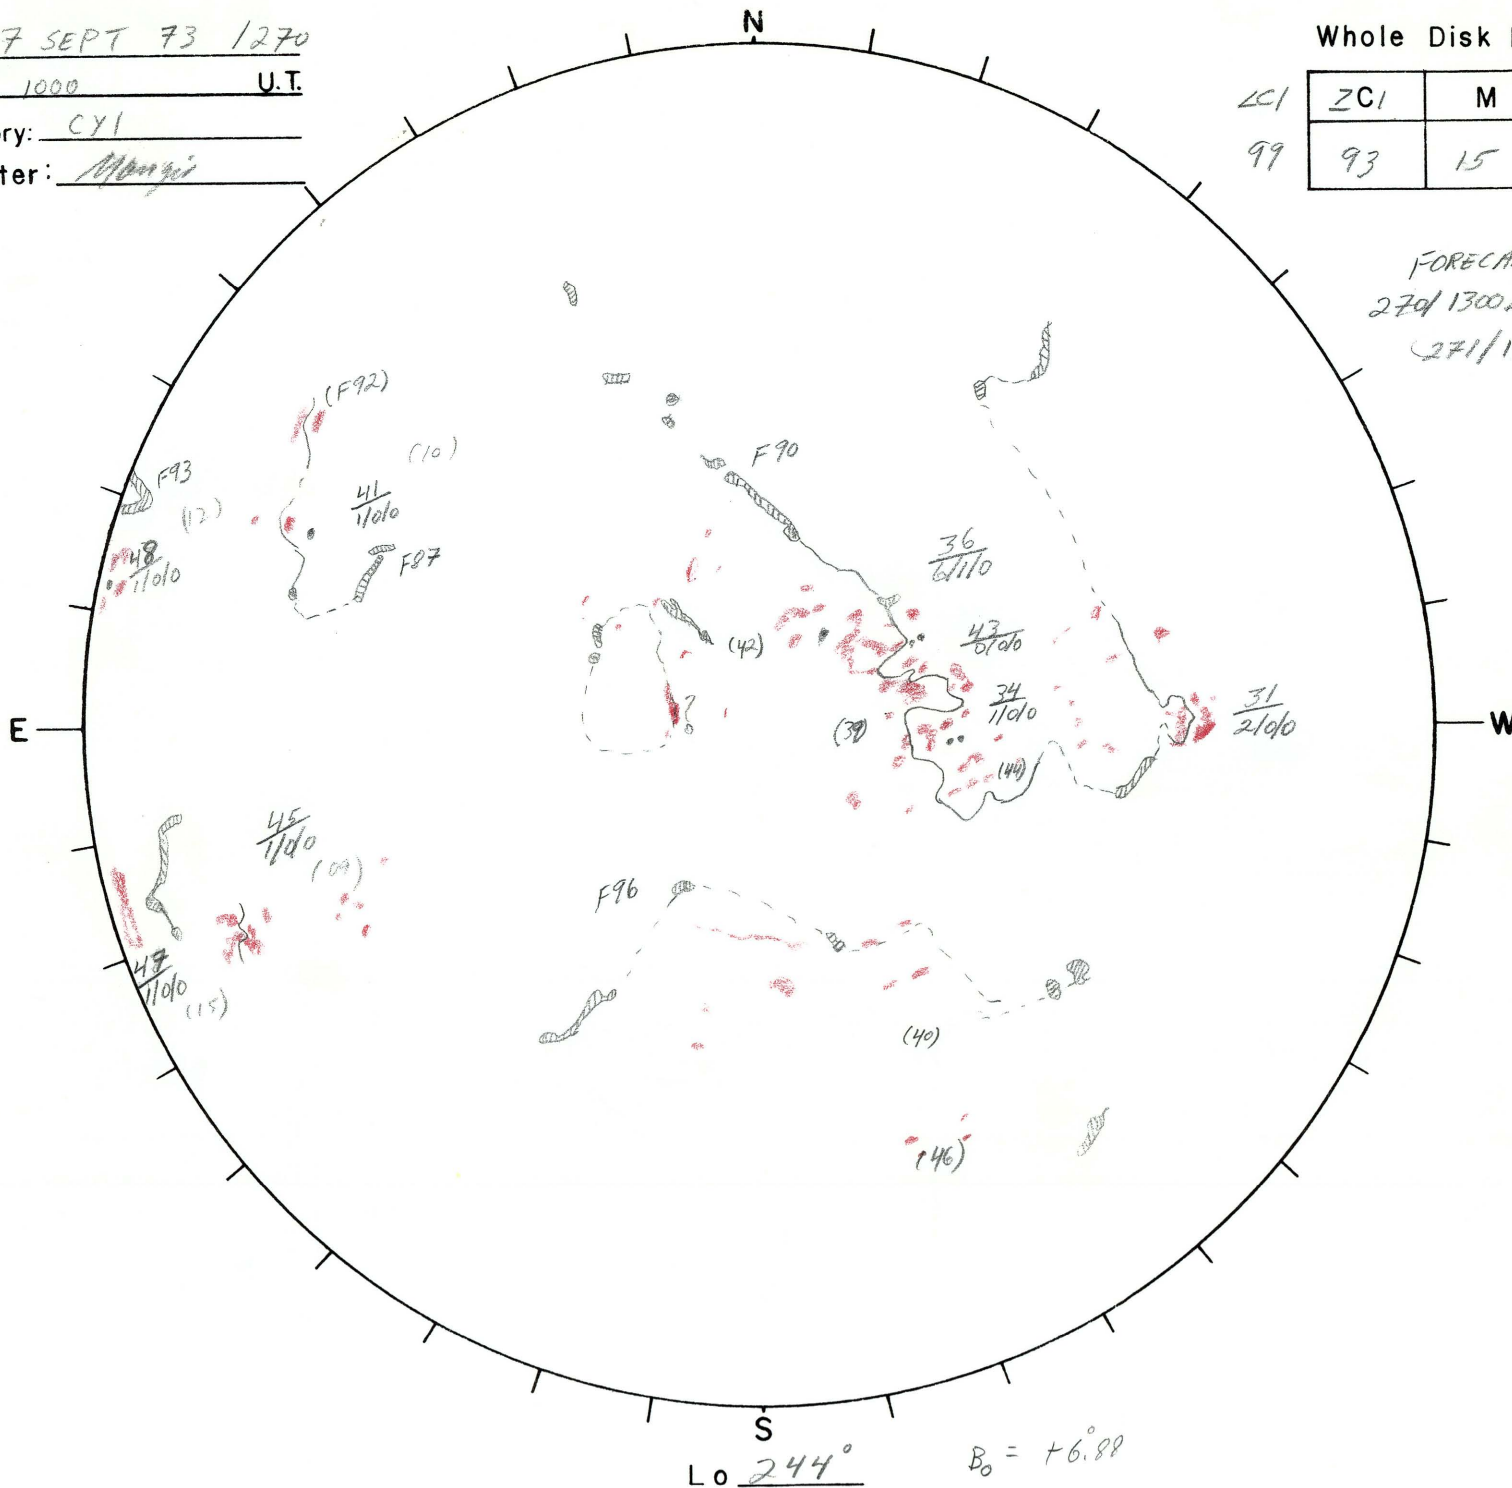

Date: 27 SEPT 73 / 1270

Time: 1000 U.T.

Observatory: CY1

Forecaster: Munzi

Whole Disk Forecast

ZCI	ZCI	M	X
99	93	15	04

FORECAST VALID
27/1300Z TO
27/1300Z

219
M: 8271
477 subs

S
Lo 244° $B_0 = +6.88$