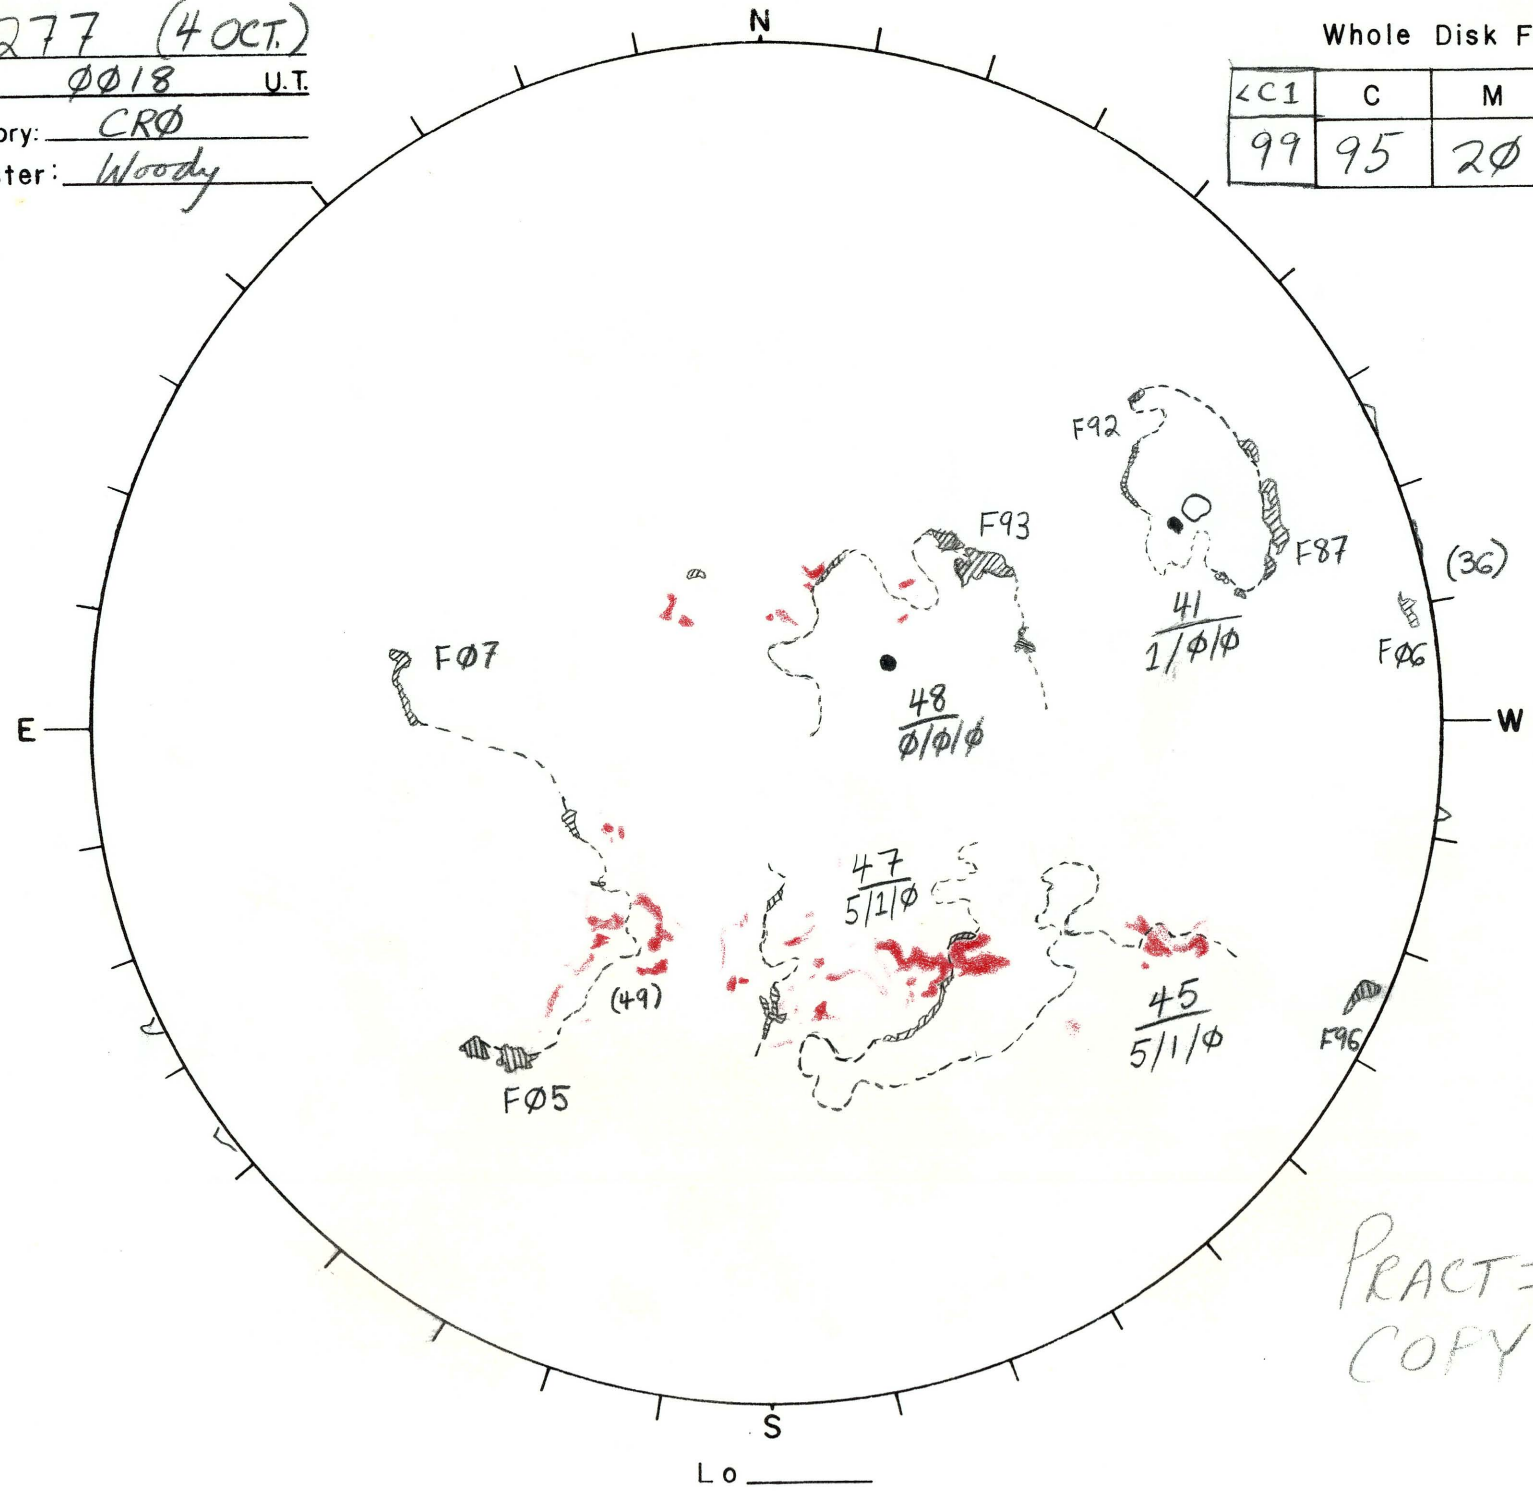

Date: 277 (4 OCT.)
 Time: 0018 U.T.
 Observatory: CR0
 Forecaster: Woody

Whole Disk Forecast

LC1	C	M	X
99	95	20	03

PRACTICE
COPY