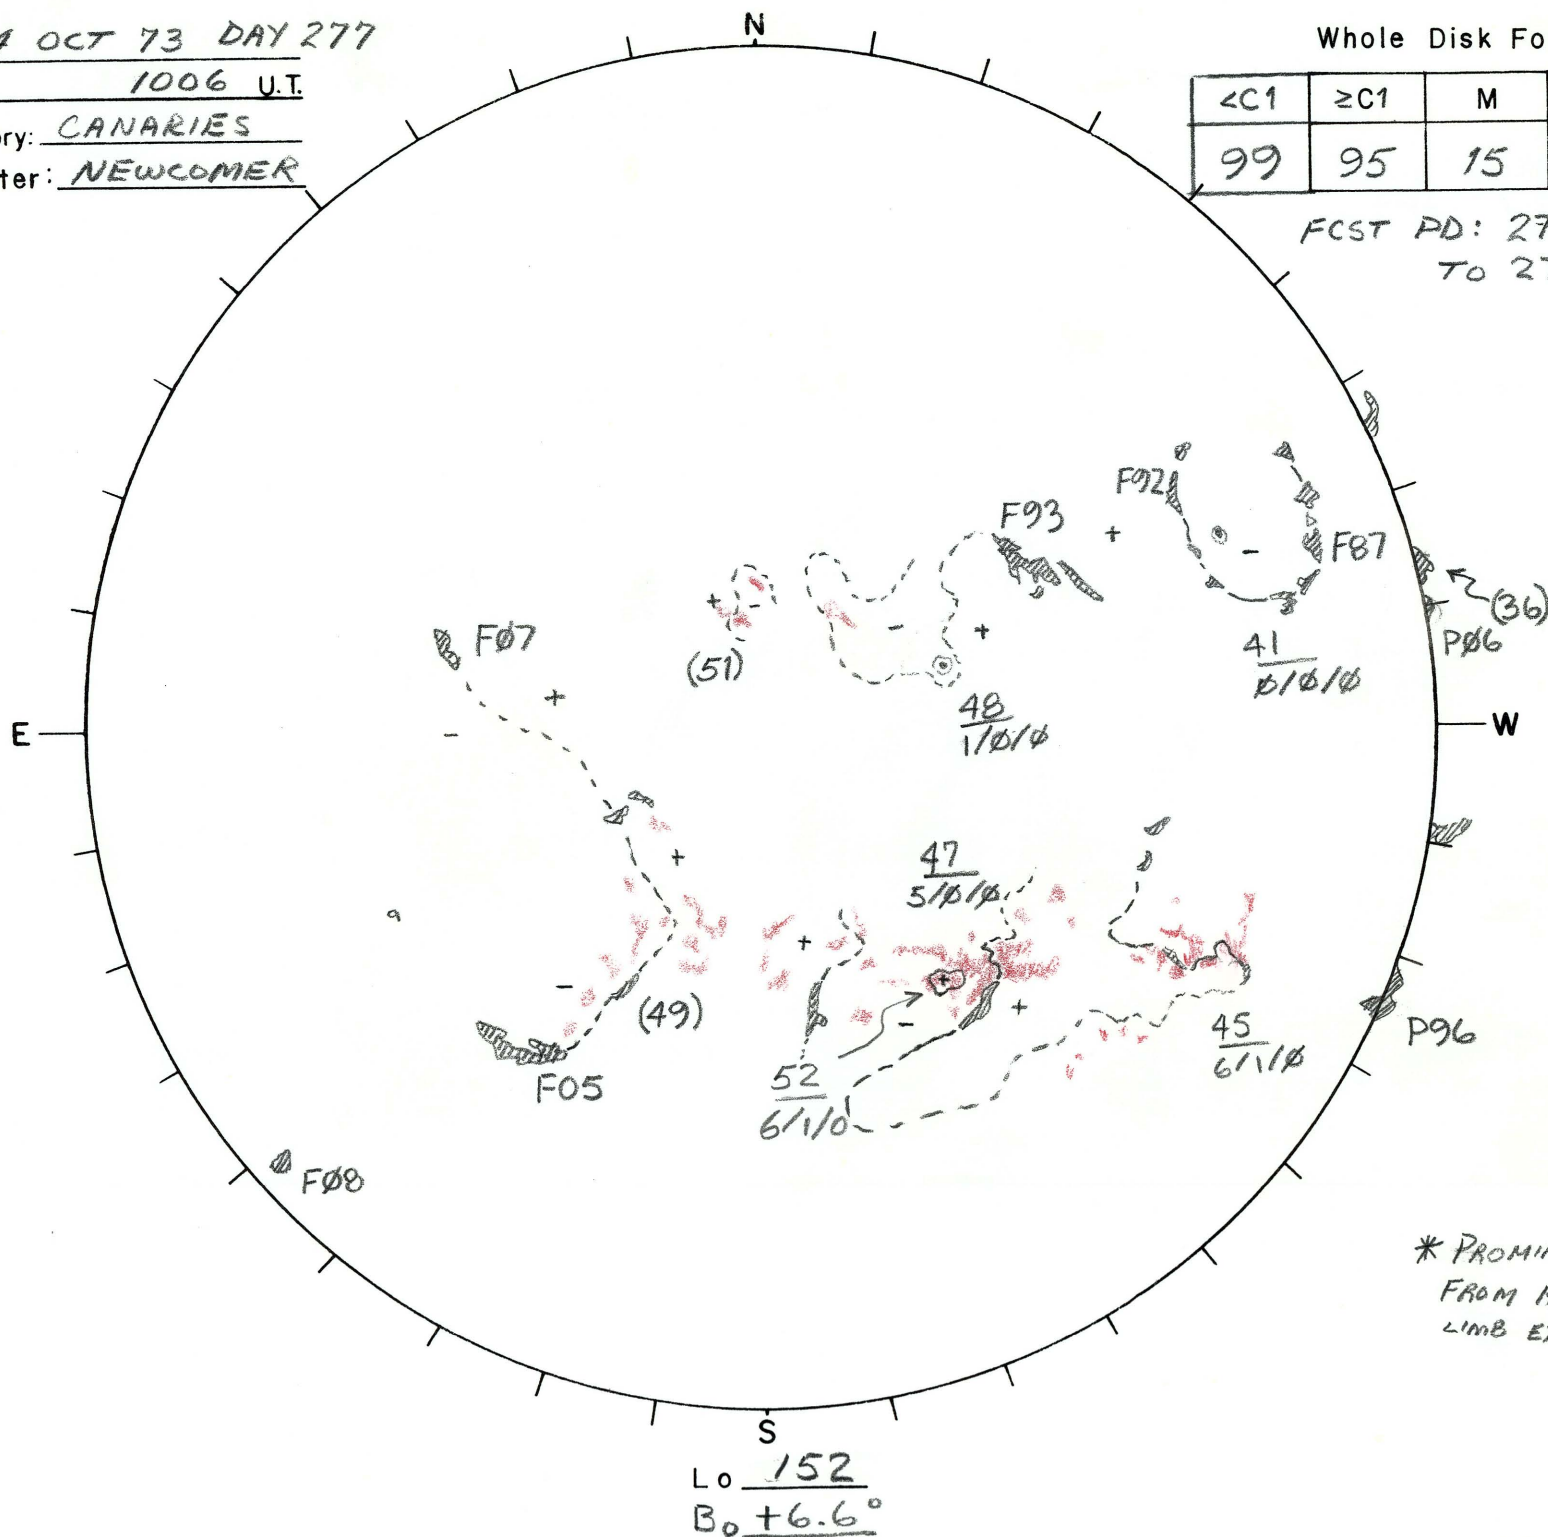

Date: 04 OCT 73 DAY 277
 Time: 1006 U.T.
 Observatory: CANARIES
 Forecaster: NEWCOMER

Whole Disk Forecast

<C1	≥C1	M	X
99	95	15	03

FCST PD: 278/1300Z
 TO 279/1300Z

* PROMINENCES
 FROM HAZE BOX
 LIMB EXPOSURE

L₀ 152
 B₀ +6.6°