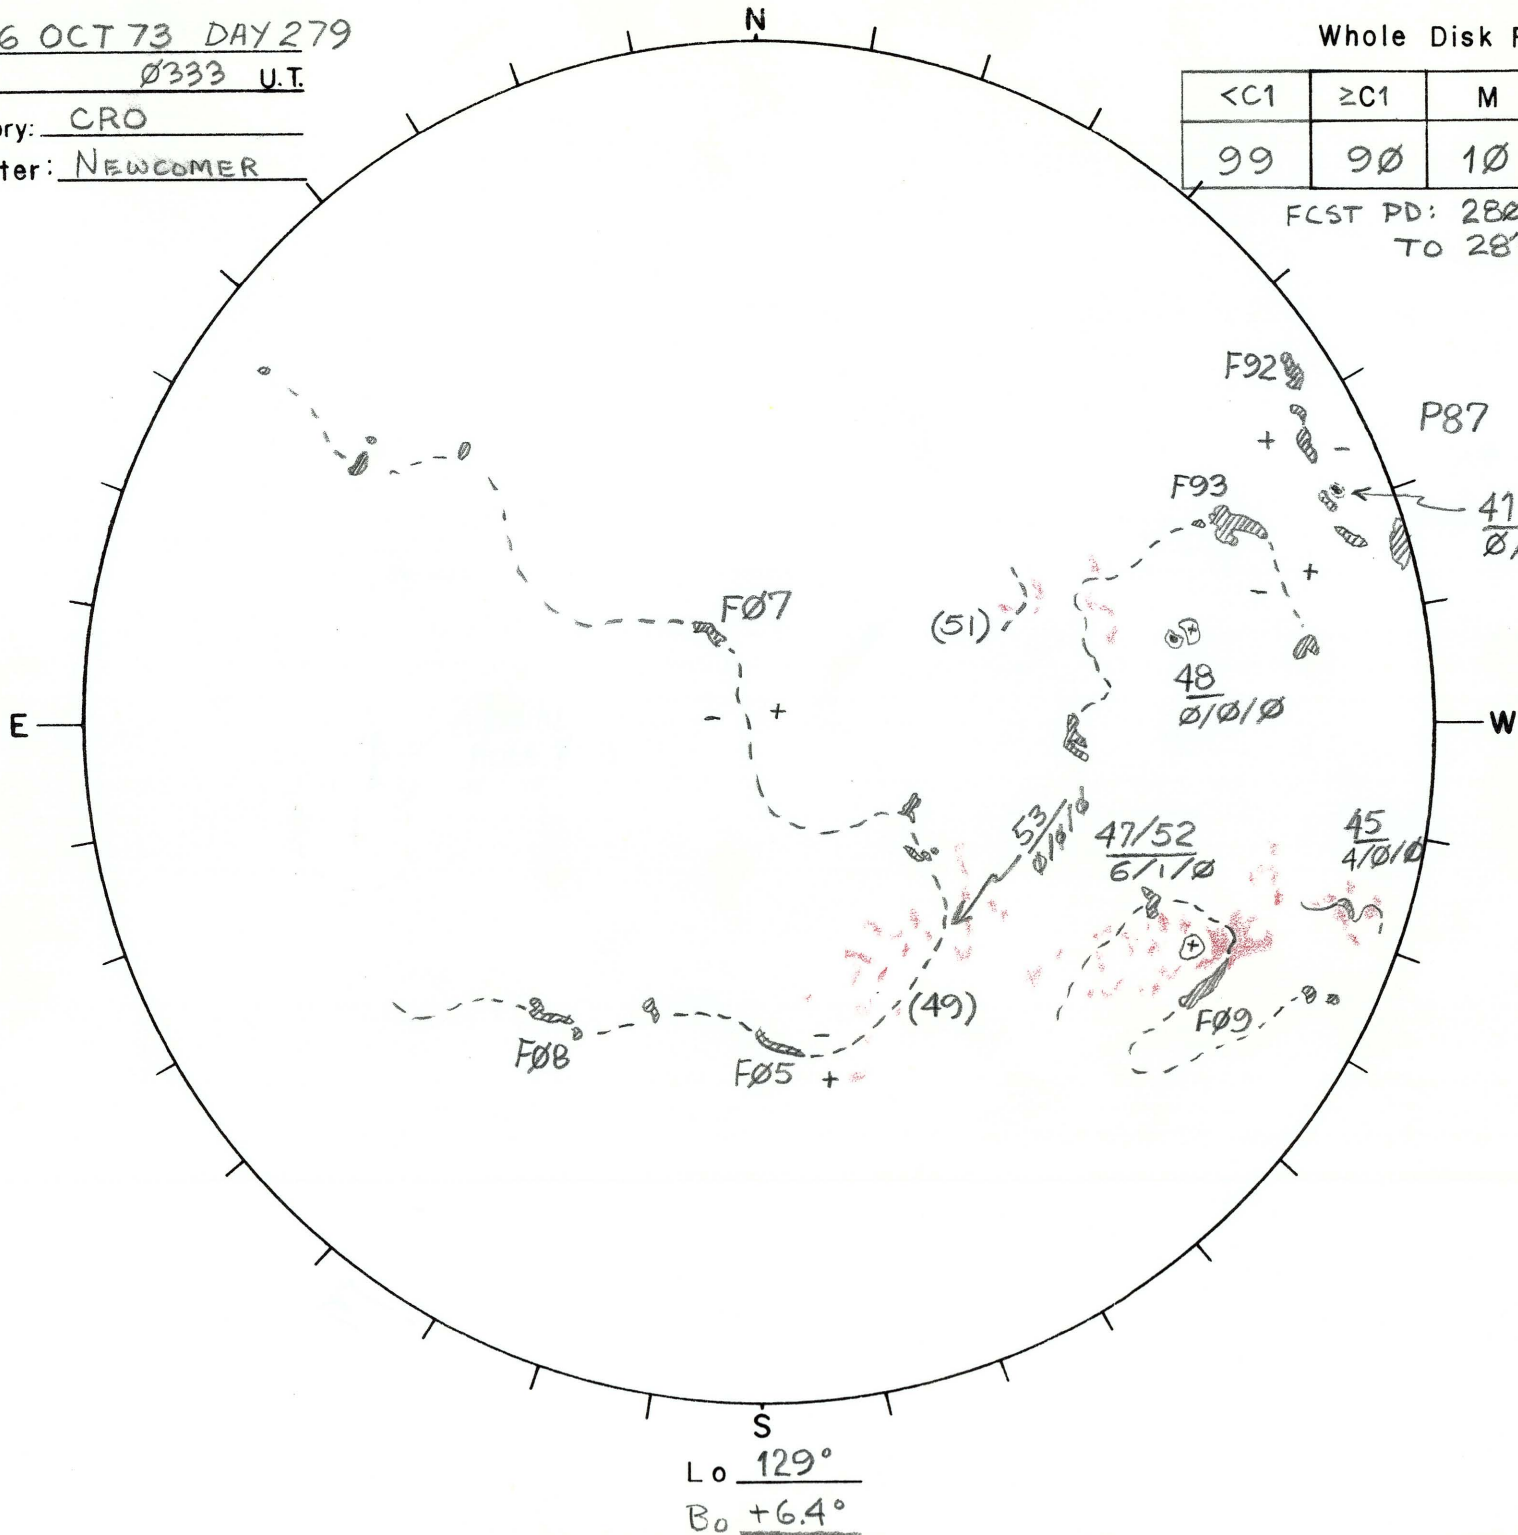

Date: 06 OCT 73 DAY 279

Time: 0333 U.T.

Observatory: CRO

Forecaster: NEWCOMER

Whole Disk Forecast

<C1	≥C1	M	X
99	90	10	02

FCST PD: 280/1300 Z
TO 281/1300 Z

L₀ 129°

B₀ +6.4°