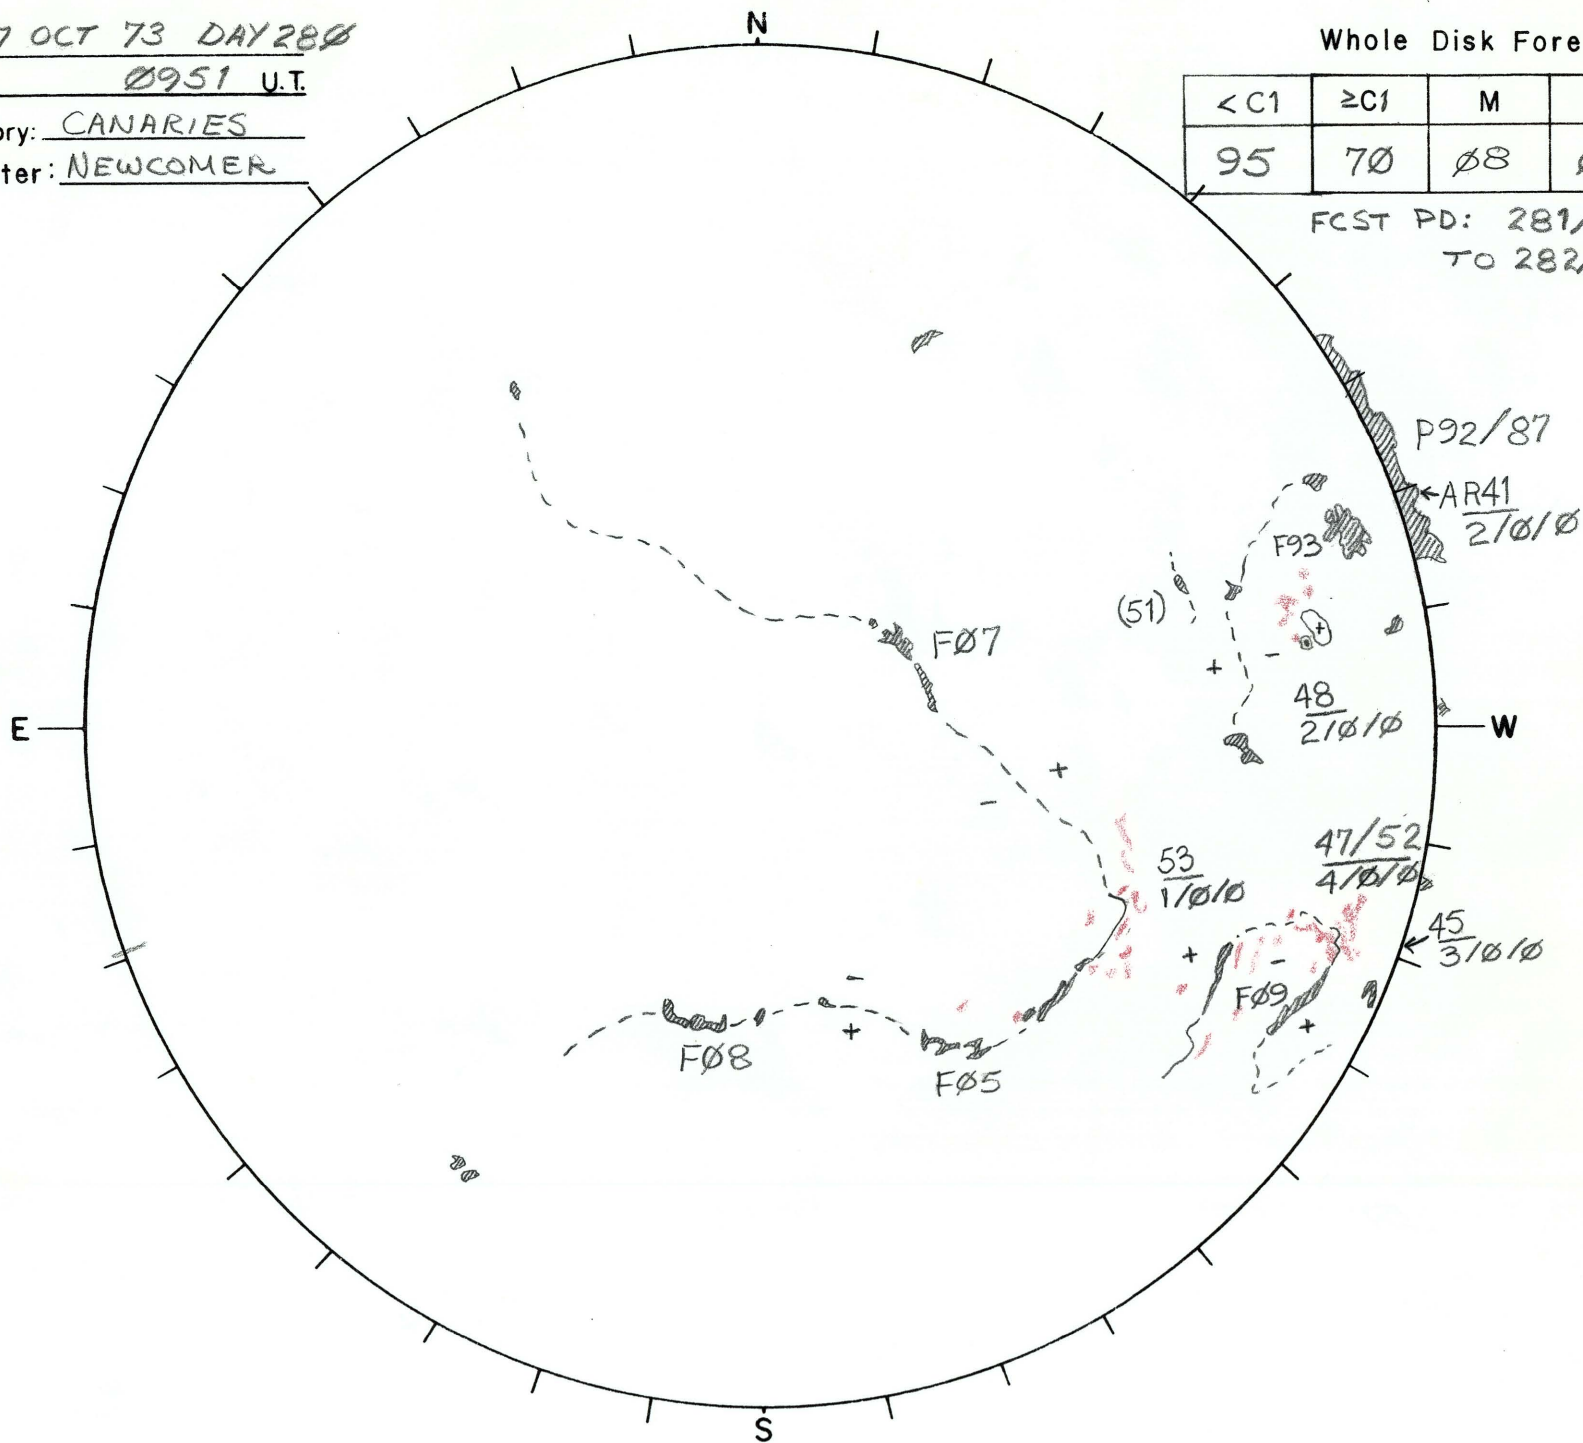

Date: 07 OCT 73 DAY 280

Time: 0951 U.T.

Observatory: CANARIES

Forecaster: NEWCOMER

Whole Disk Forecast

< C1	≥ C1	M	X
95	70	08	01

FCST PD: 281/1300  
TO 282/1300

L<sub>0</sub> 112°

B<sub>0</sub> +6.4°