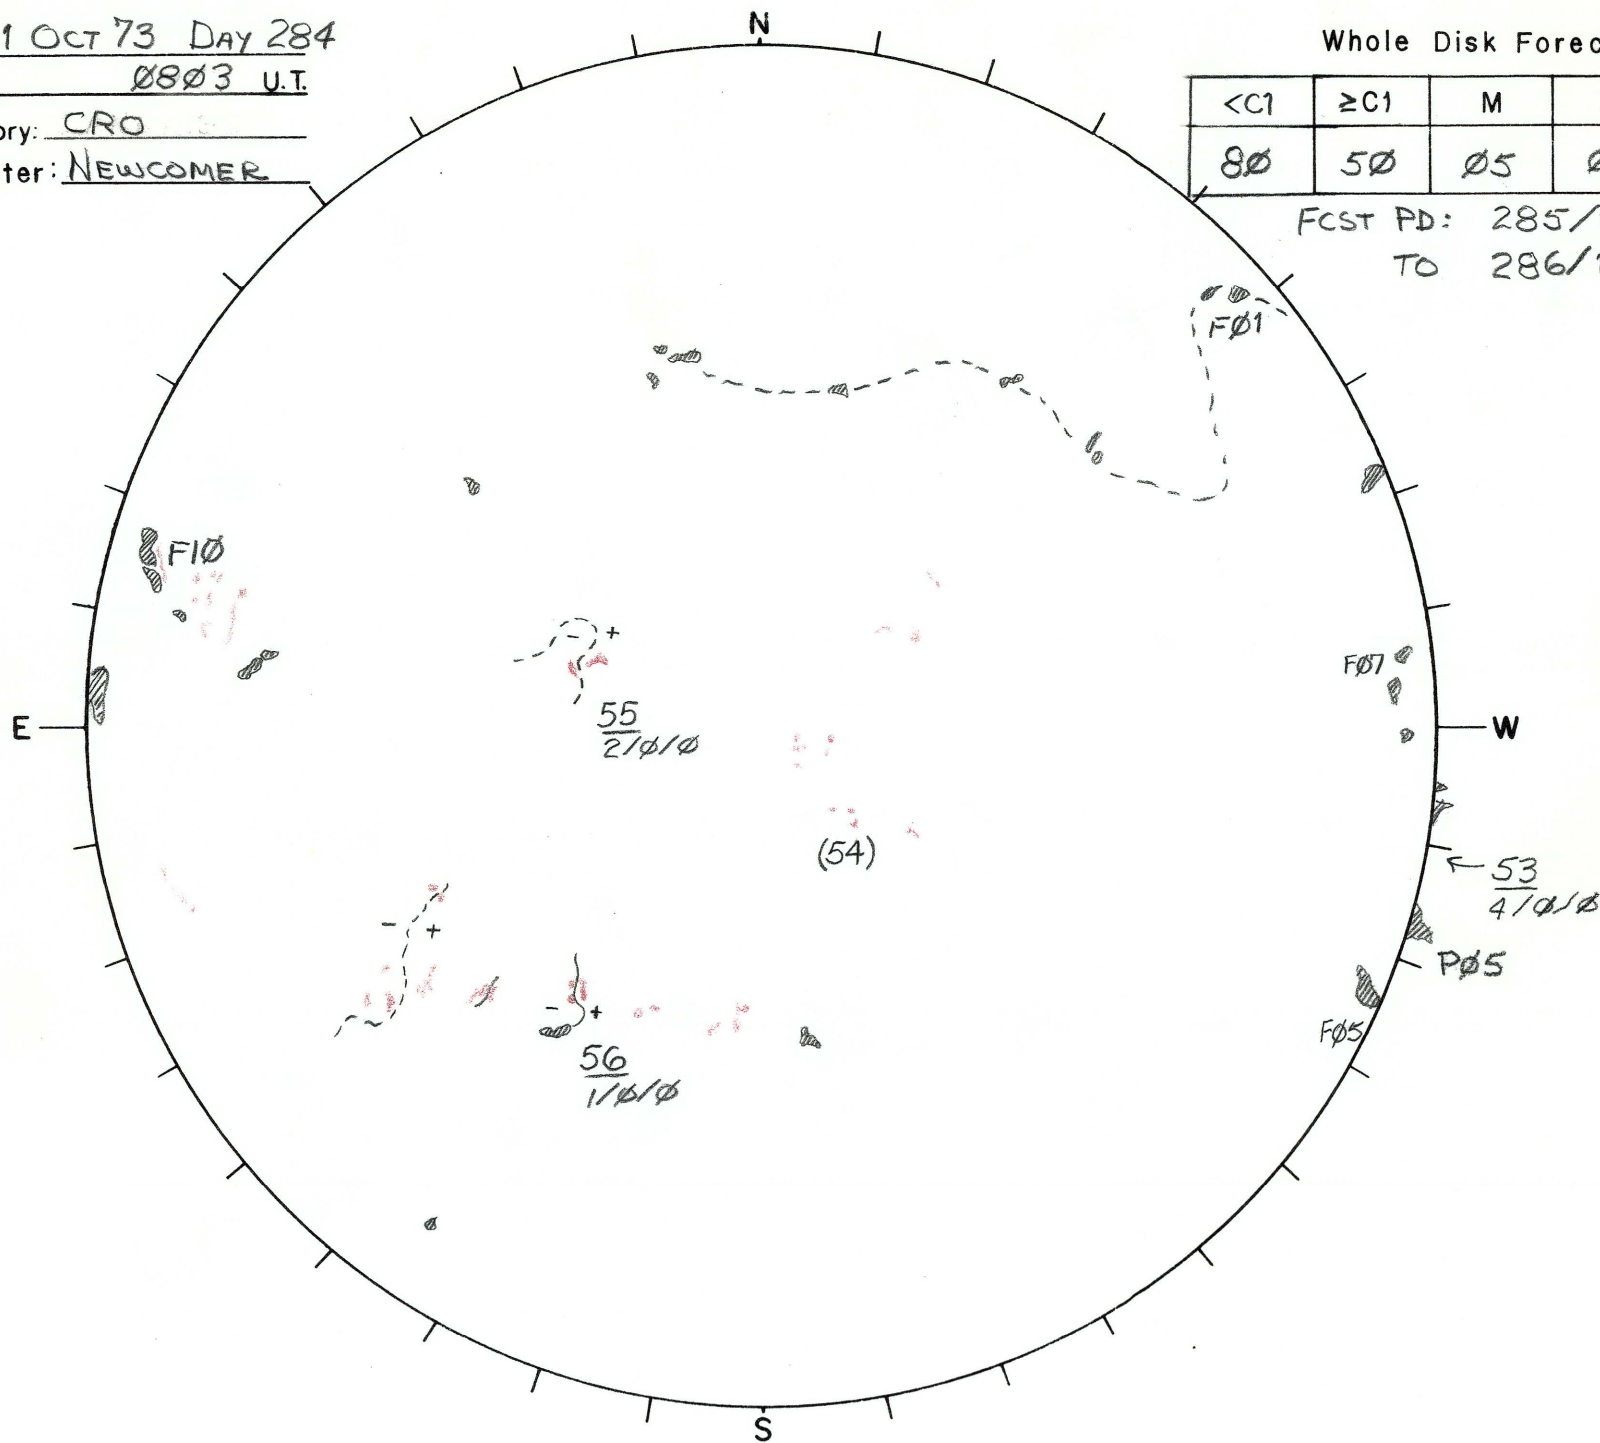

Date: 11 OCT 73 DAY 284

Time: 0803 U.T.

Observatory: CRO

Forecaster: NEWCOMER

Whole Disk Forecast

<C1	≥C1	M	X
80	50	05	01

FCST PD: 285/1300Z
TO 286/1300Z

L₀ 059°
B₀ +6.1°