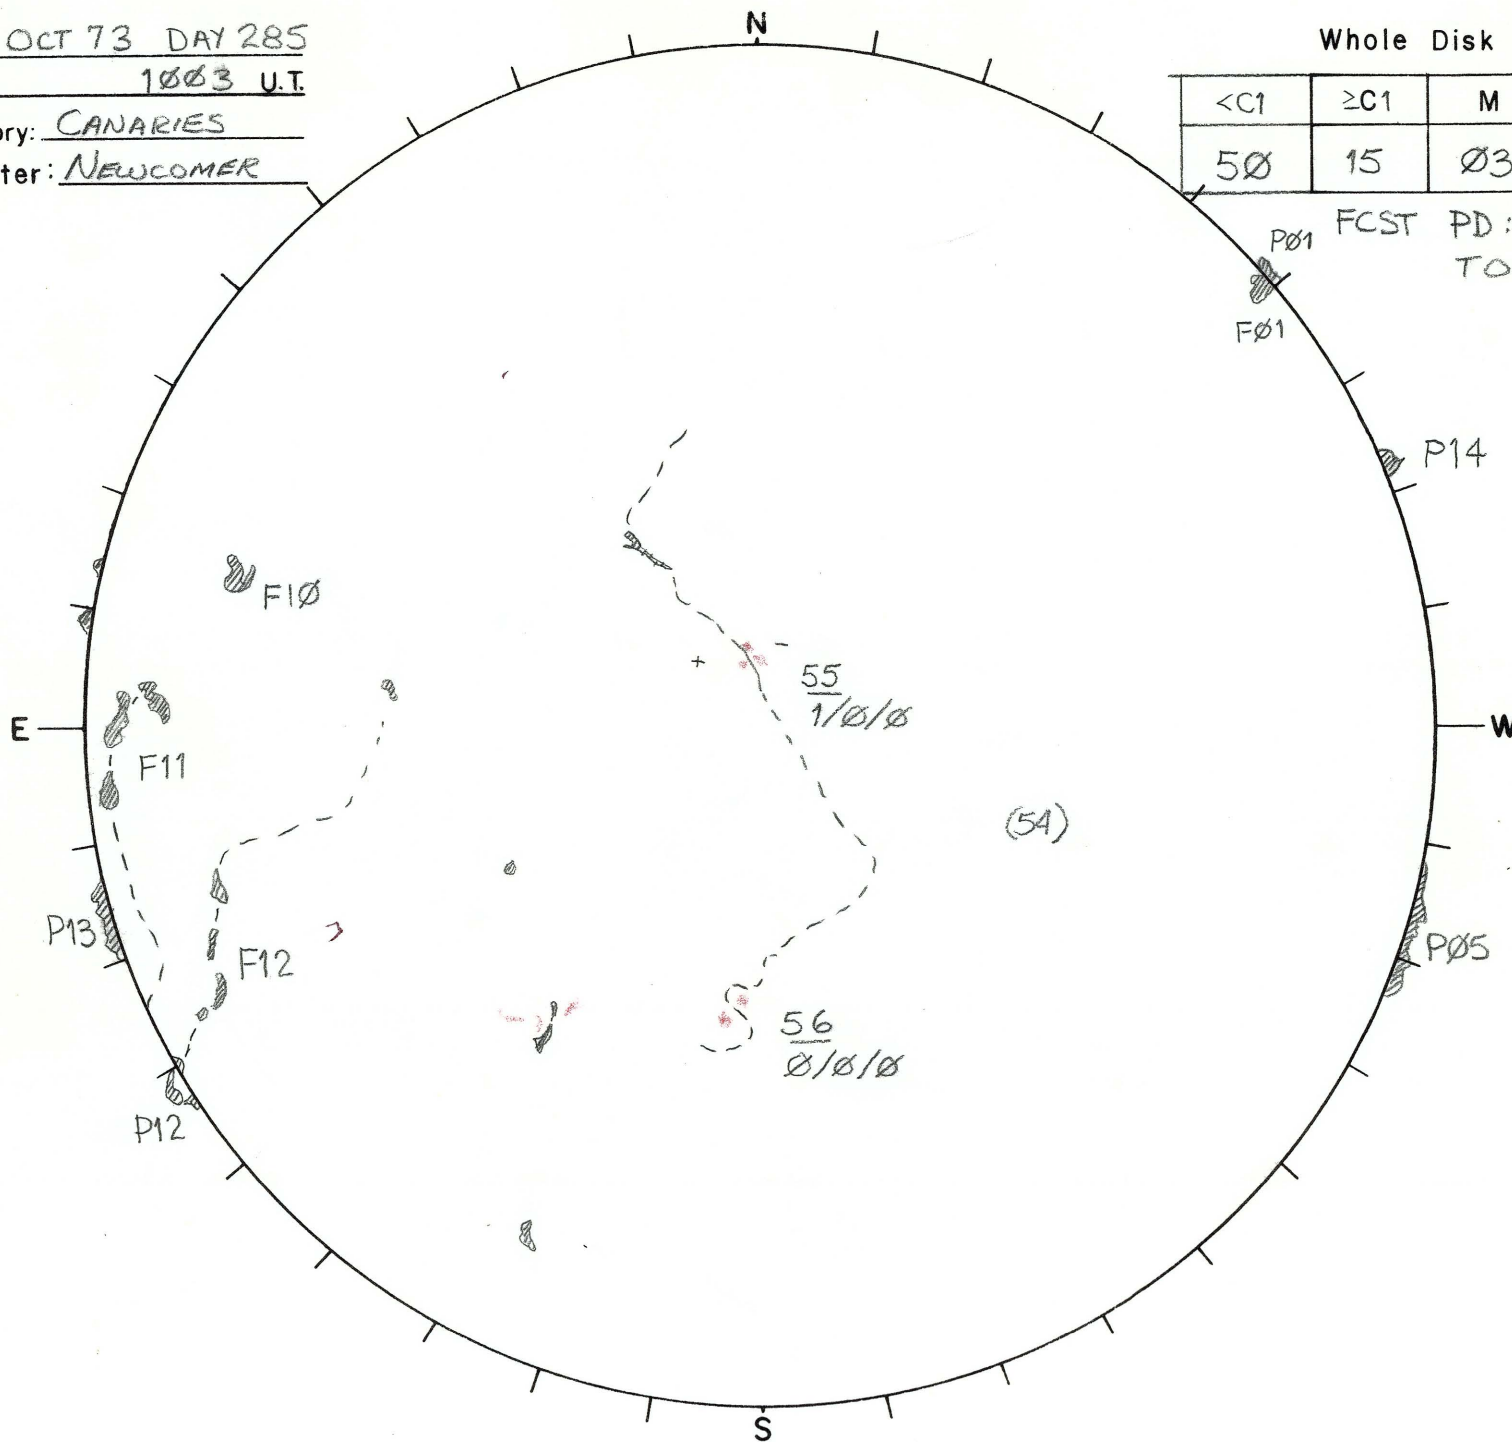

Date: 12 OCT 73 DAY 285

Time: 1003 U.T.

Observatory: CANARIES

Forecaster: NEWCOMER

Whole Disk Forecast

<C1	≥C1	M	X
50	15	03	01

FCST PD: 286/1300Z  
TO 287/1300Z

Lo 046°

Bo +6.1°