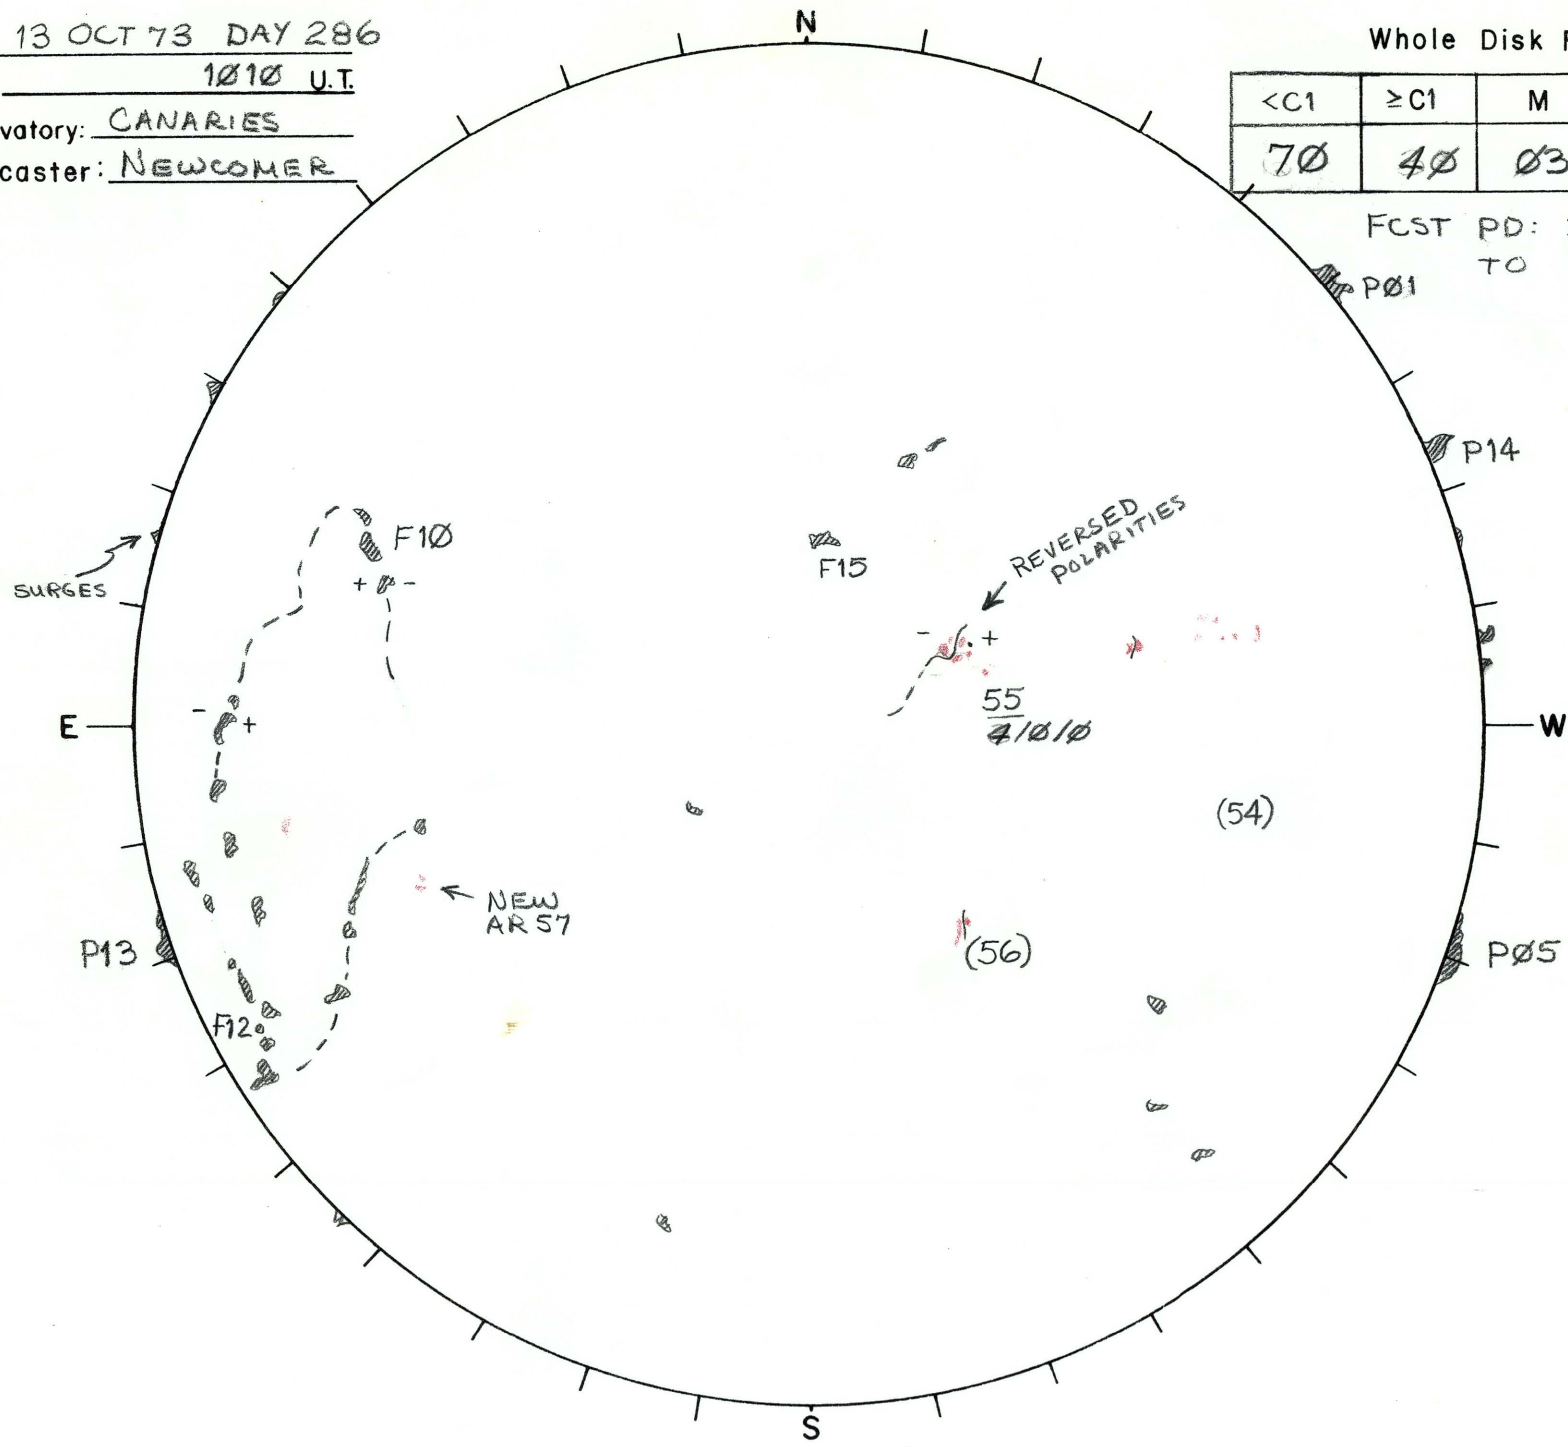

Date: 13 OCT 73 DAY 286

Time: 1010 U.T.

Observatory: CANARIES

Forecaster: NEWCOMER

Whole Disk Forecast

<C1	≥C1	M	X
70	40	03	01

FCST PD: 287/1300Z
TO 288/1300Z

L₀ 033°
B₀ +6.0°