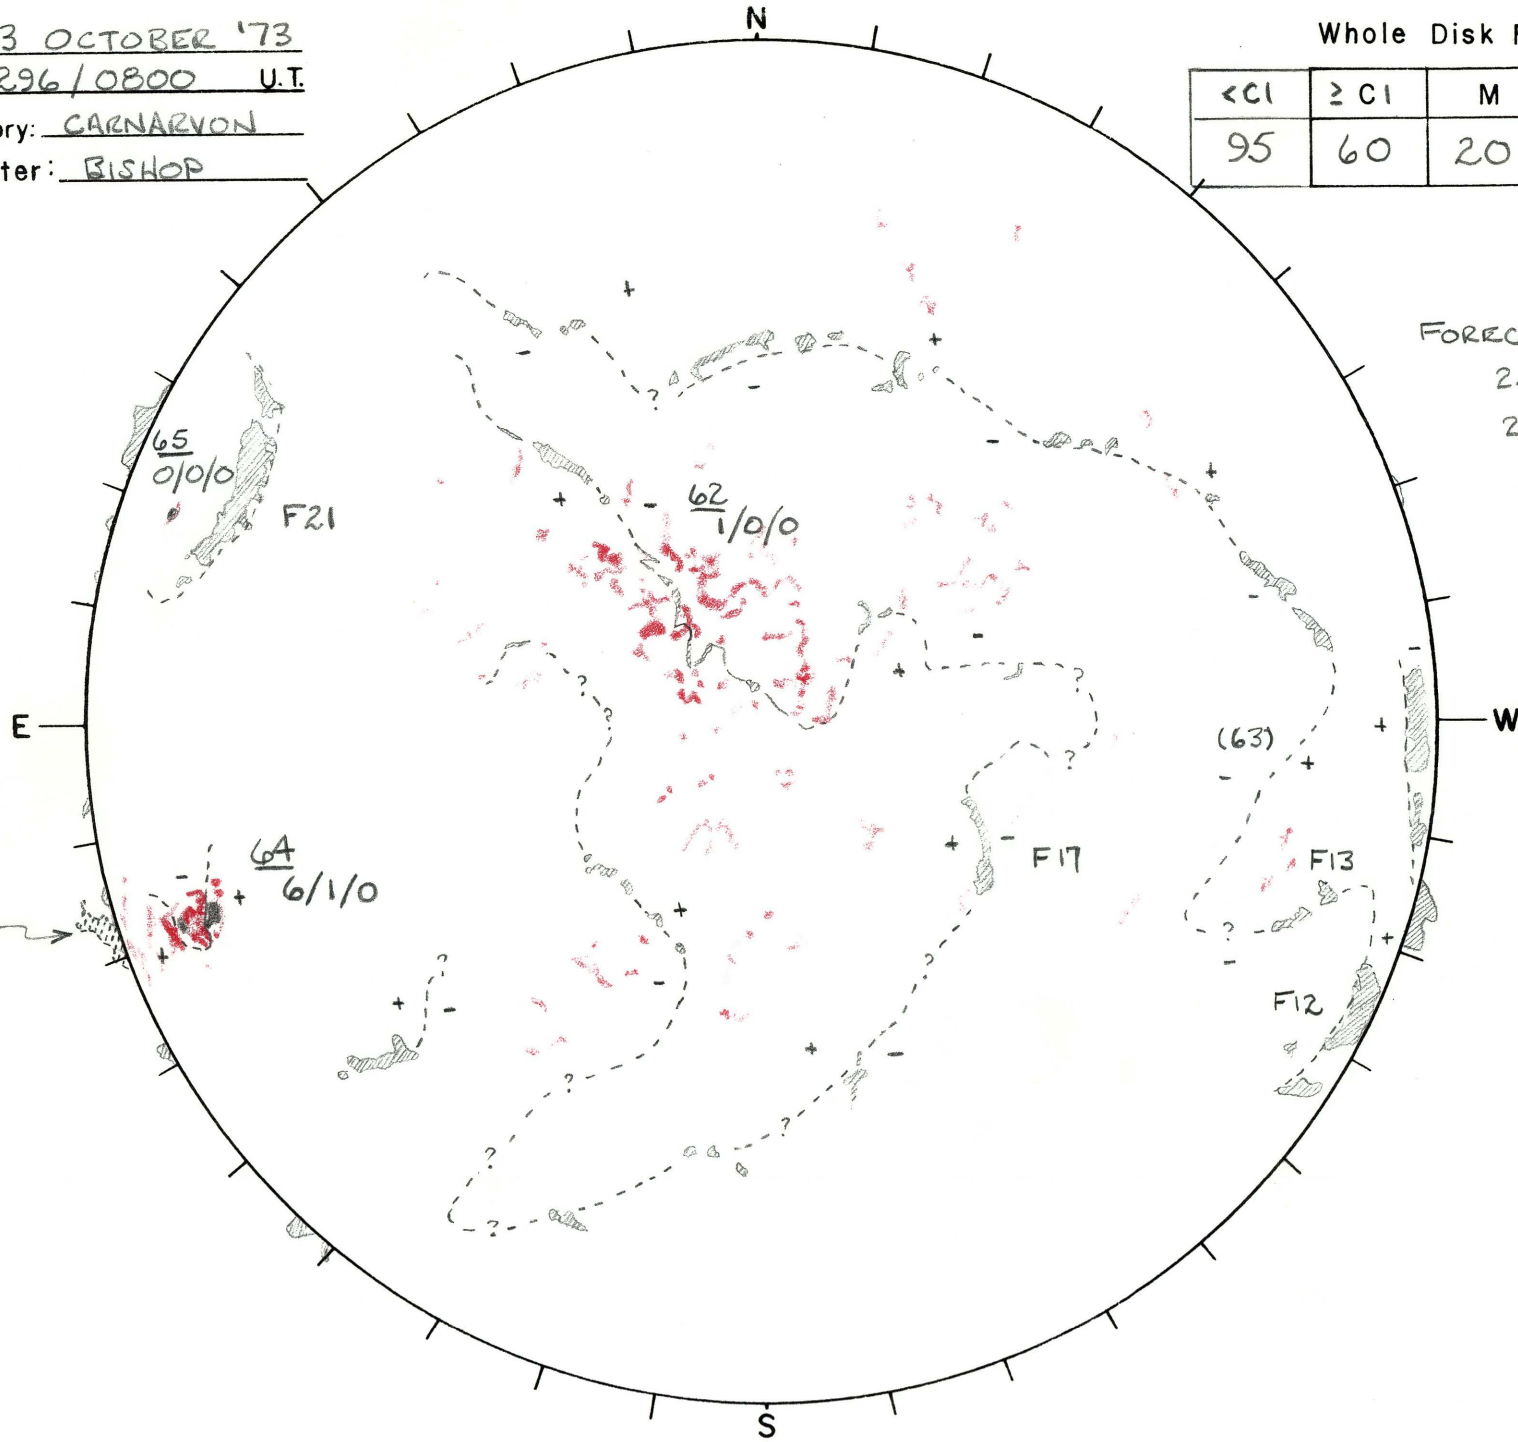

Date: 23 OCTOBER '73
 Time: 296/0800 U.T.
 Observatory: CARNARVON
 Forecaster: BISHOP

Whole Disk Forecast

< C1	≥ C1	M	X
95	60	20	01

FORECAST PERIOD:
 24 OCT 1300Z
 TO
 25 OCT 1300Z

SITE OF
 ERUPTIVE
 PROMINENCE
 0825Z

Lo 262°
 B +5.2°