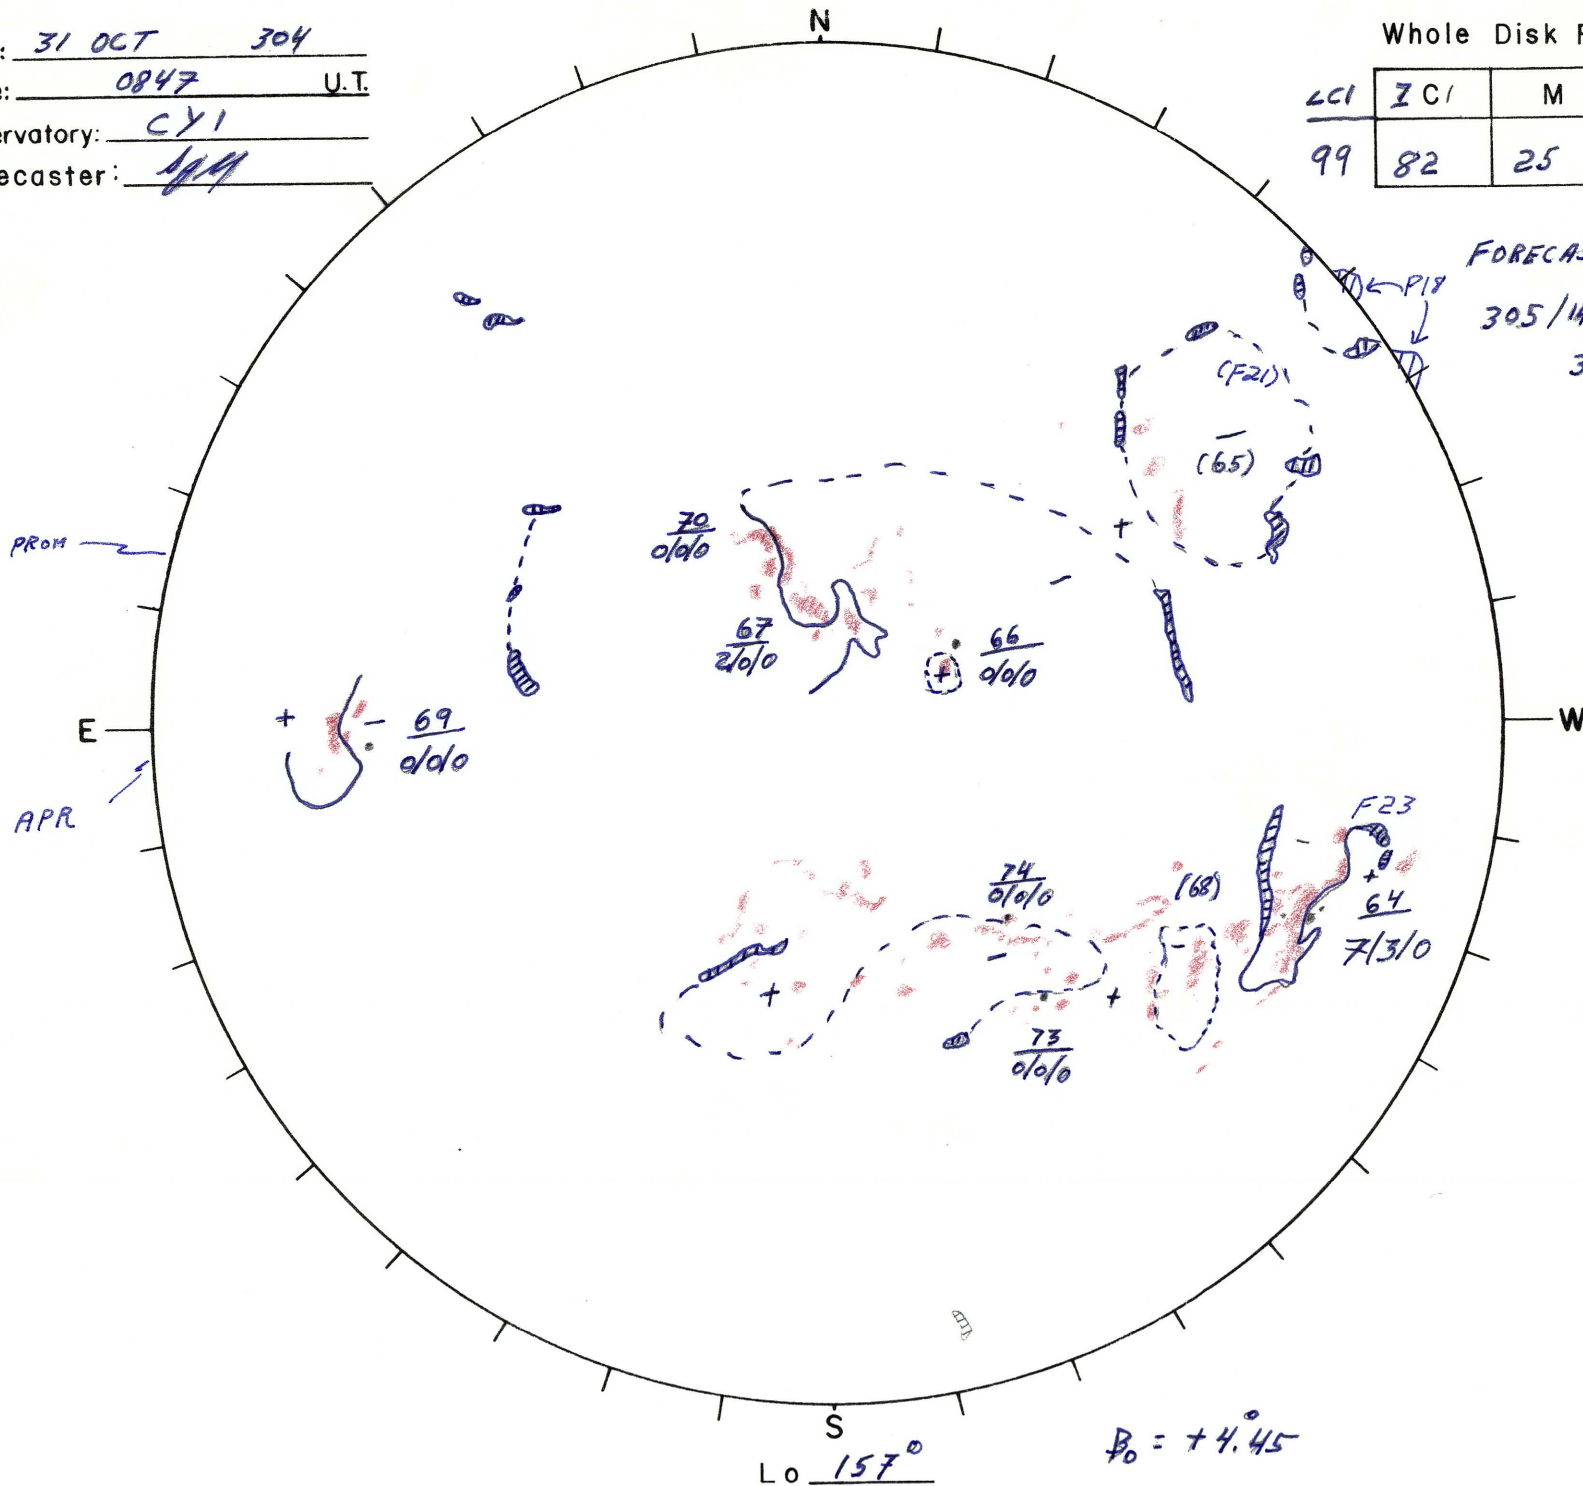

Date: 31 OCT 304
 Time: 0847 U.T.
 Observatory: CYI
 Forecaster: JMM

Whole Disk Forecast

LCI	ZCI	M	X
99	82	25	02

FORECAST VALID:
 305/1400Z to
 306/1400Z

004 304

Date: 31 Oct 1973
Time: 0847 U.T.
Observatory: CYE
Forecaster: SMITH

Whole Disk Forecast

CCI	SC	M	X
99	85	28	02

FCST VALID:
304/1300 -
305/1300Z