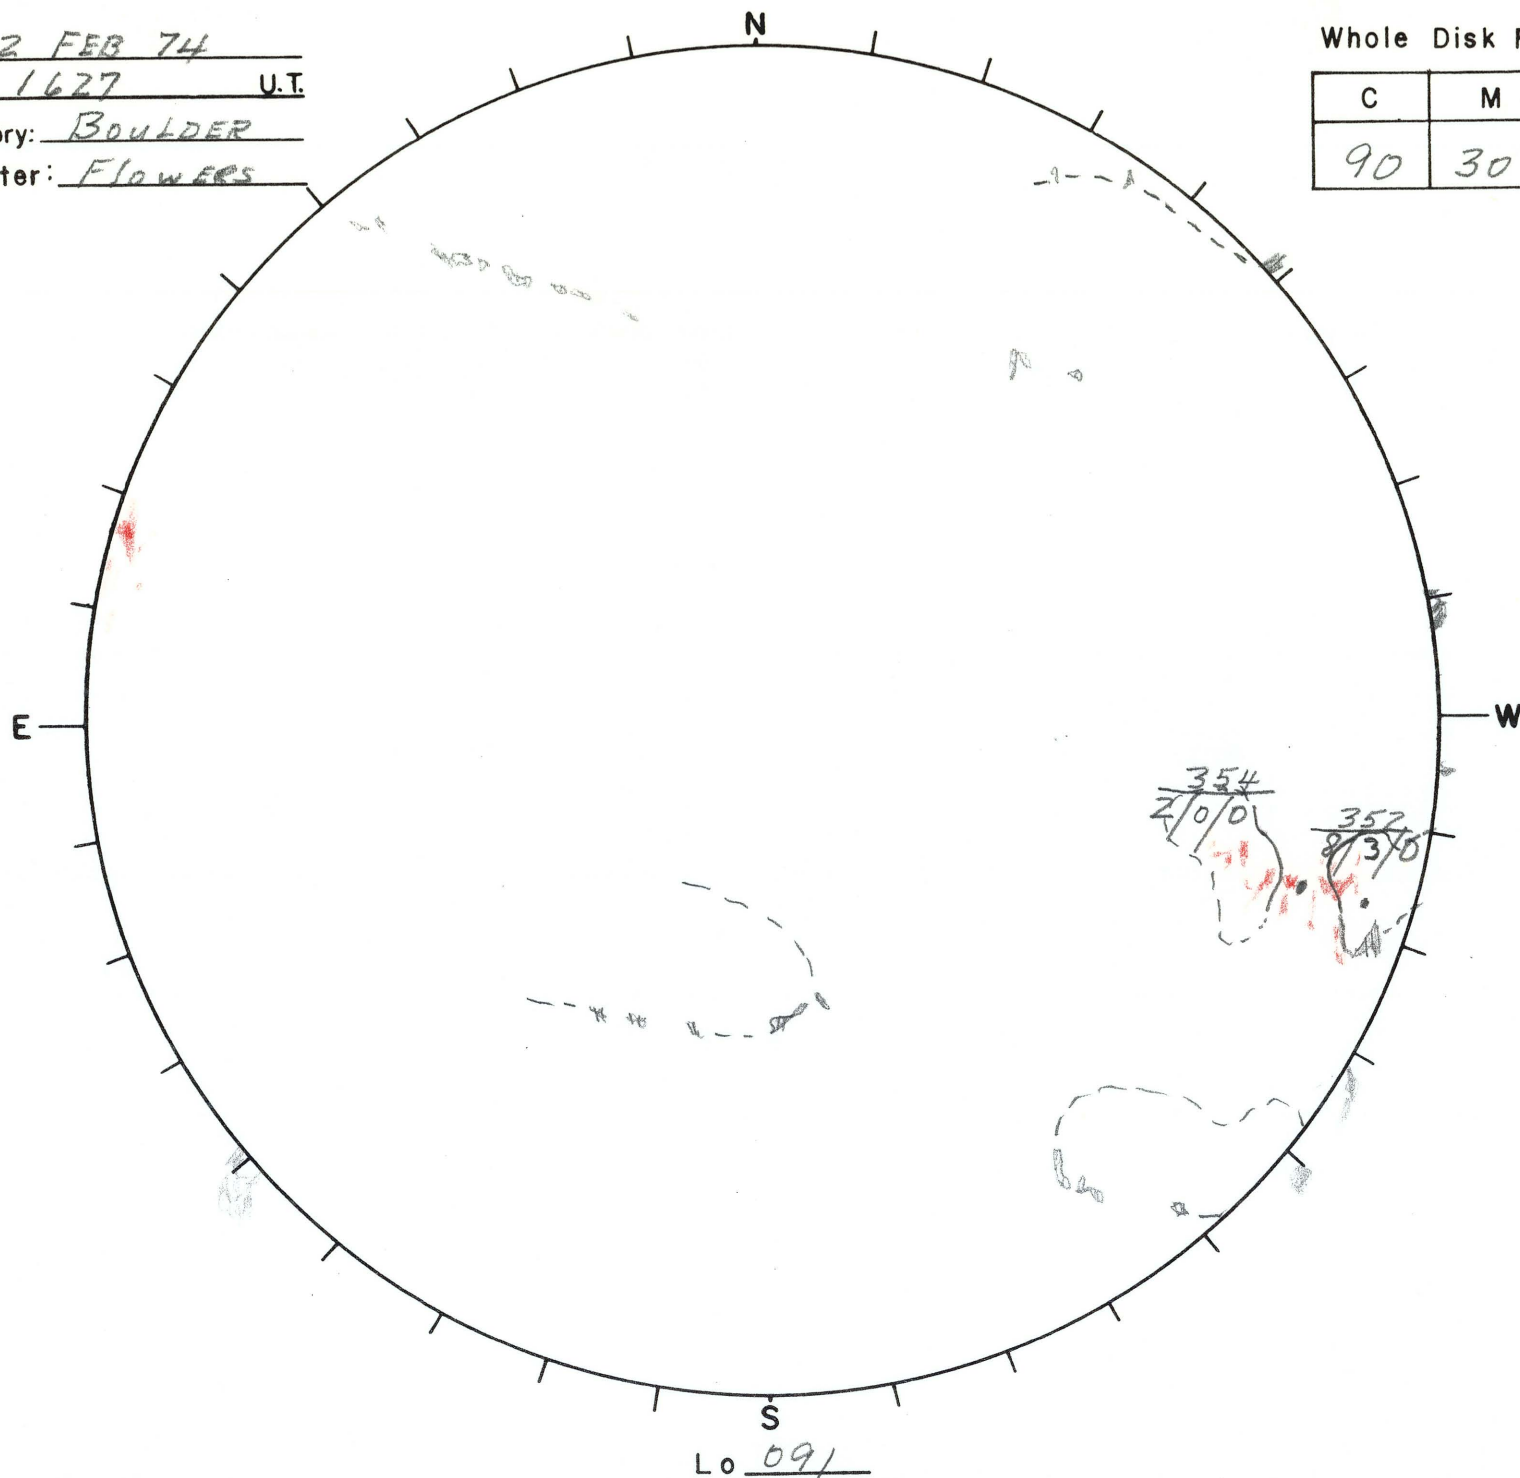

Date: 22 FEB 74
Time: 1627 U.T.
Observatory: BOULDER
Forecaster: FLOWERS

Whole Disk Forecast

C	M	X
90	30	02

Lo 091