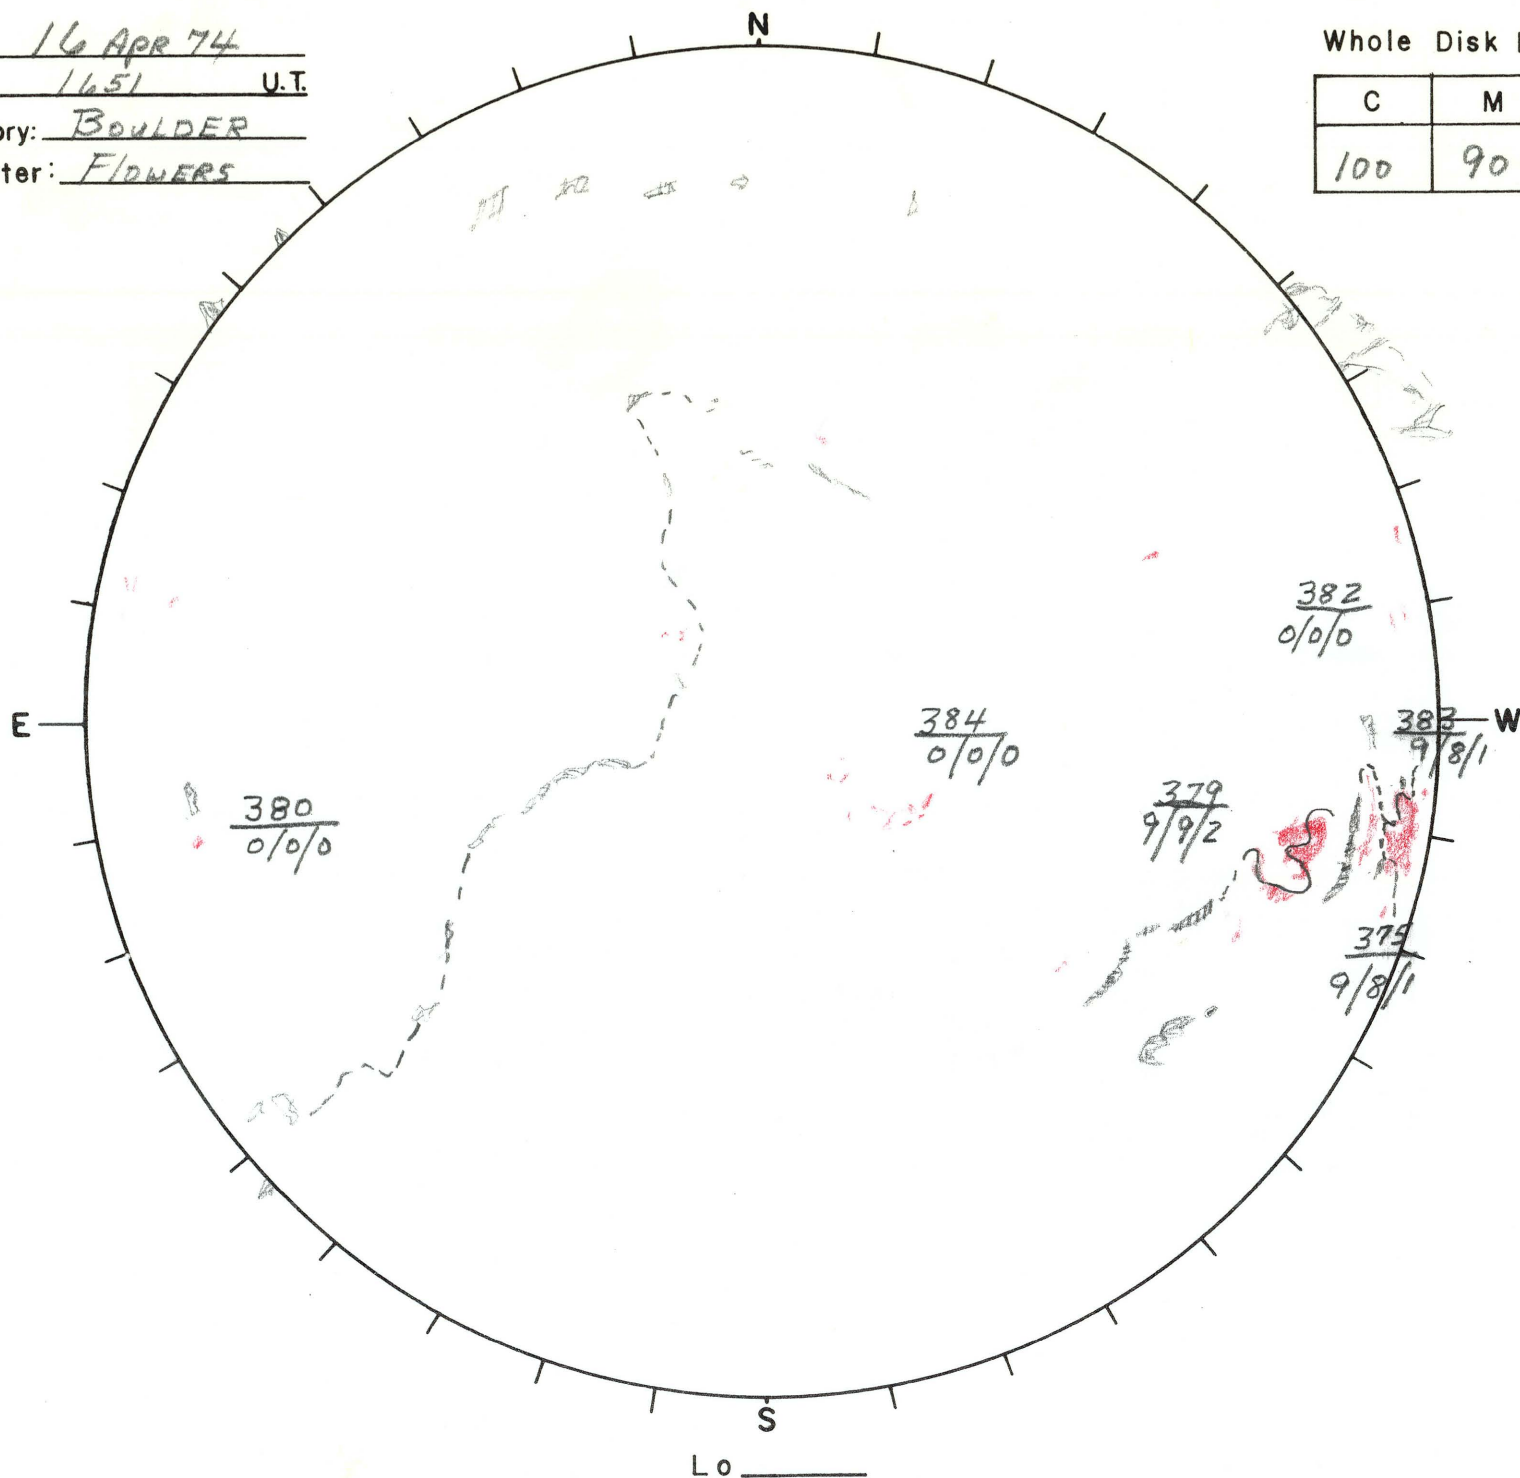

Date: 16 Apr 74
Time: 1651 U.T.
Observatory: BOULDER
Forecaster: FLOWERS

Whole Disk Forecast

C	M	X
100	90	30

Lo _____