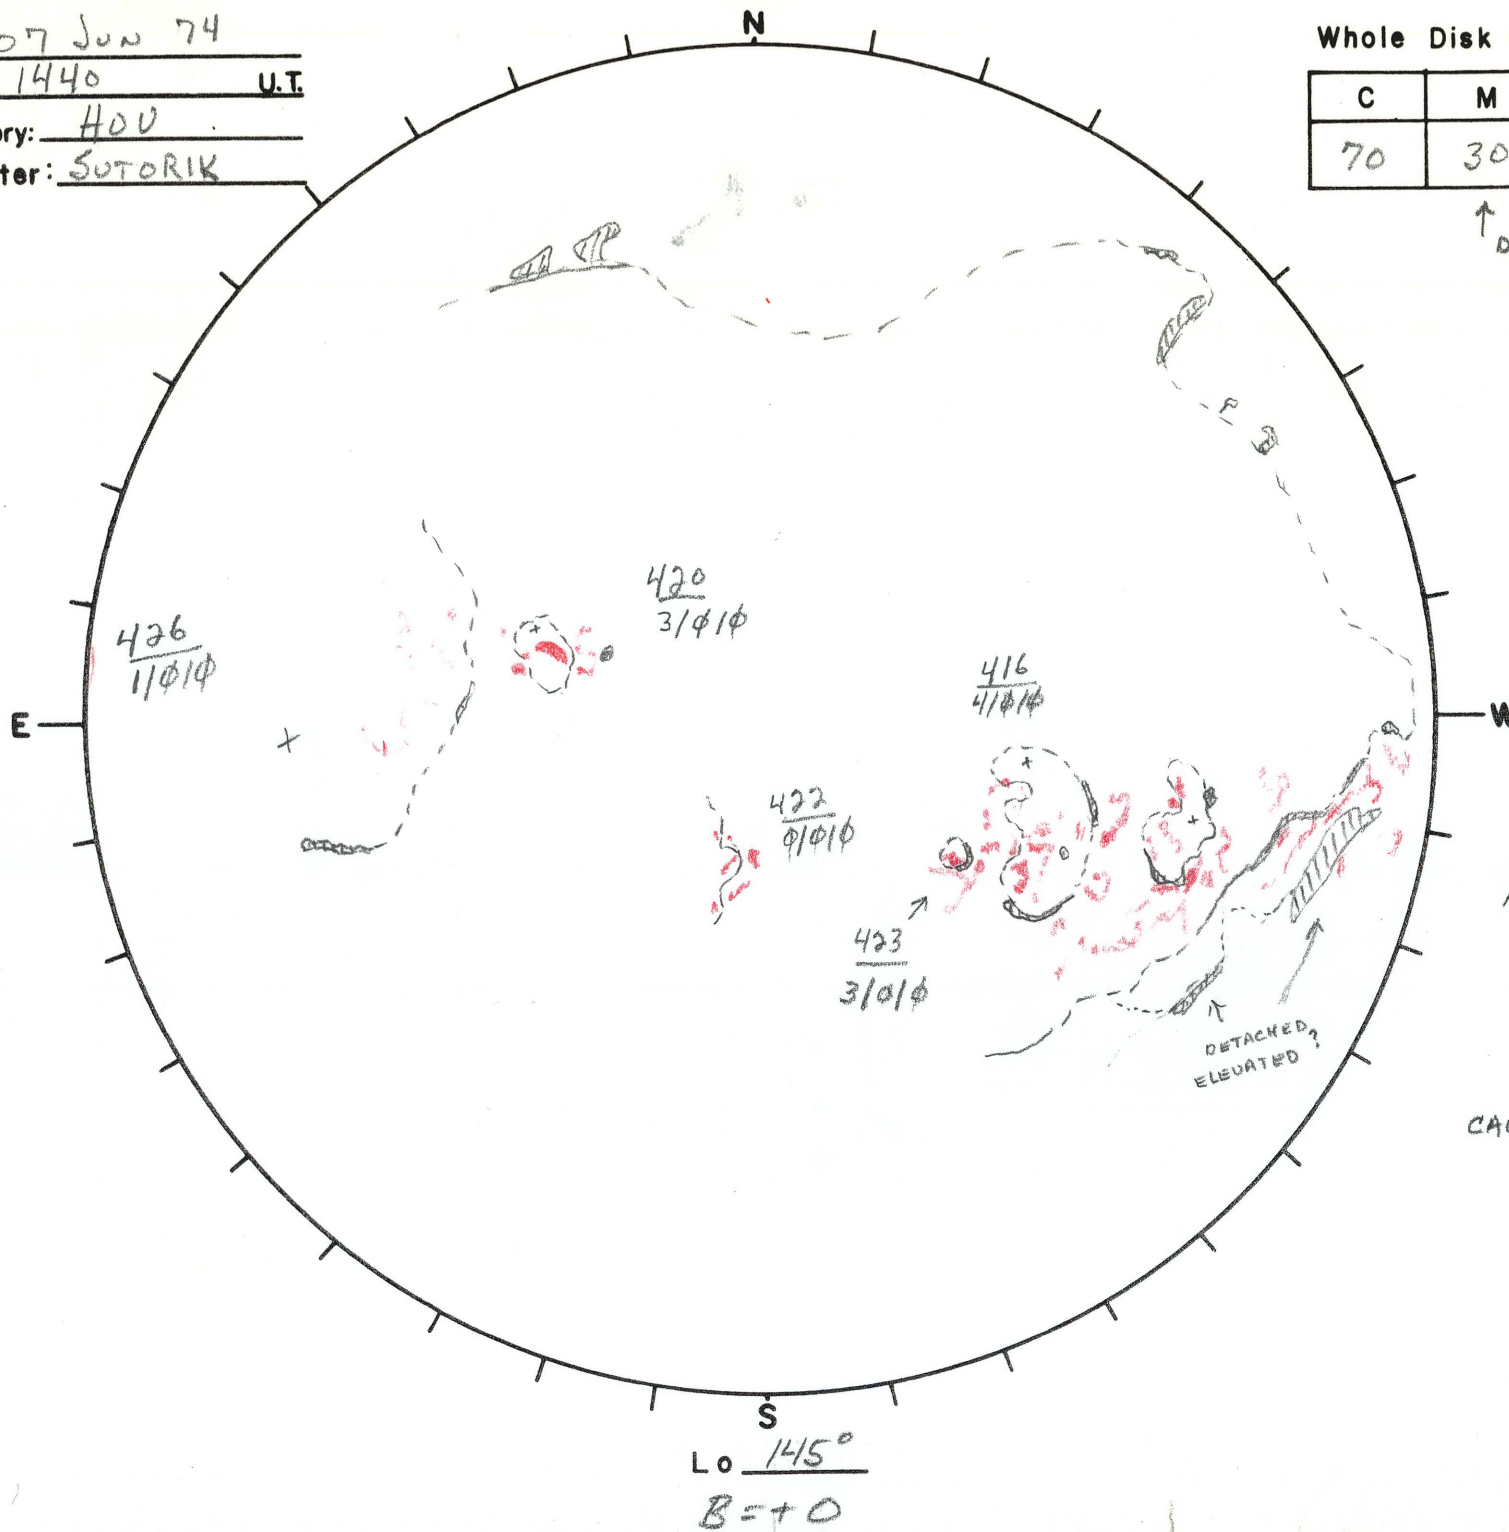

Date: 07 Jun 74  
 Time: 1440 U.T.  
 Observatory: HOU  
 Forecaster: SUTORIK

Whole Disk Forecast

C	M	X
70	30	01

↑  
 DUE TO FILAMENT

NOTE: 417, 418,  
 419, 424  
 DROPPED DUE  
 TO LIMB  
 PROXIMITY  
 CAUTION: ENERGETIC  
 EVENT POSSIBLE  
 FROM FILAMENT

S  
 Lo 145°  
 B = +0