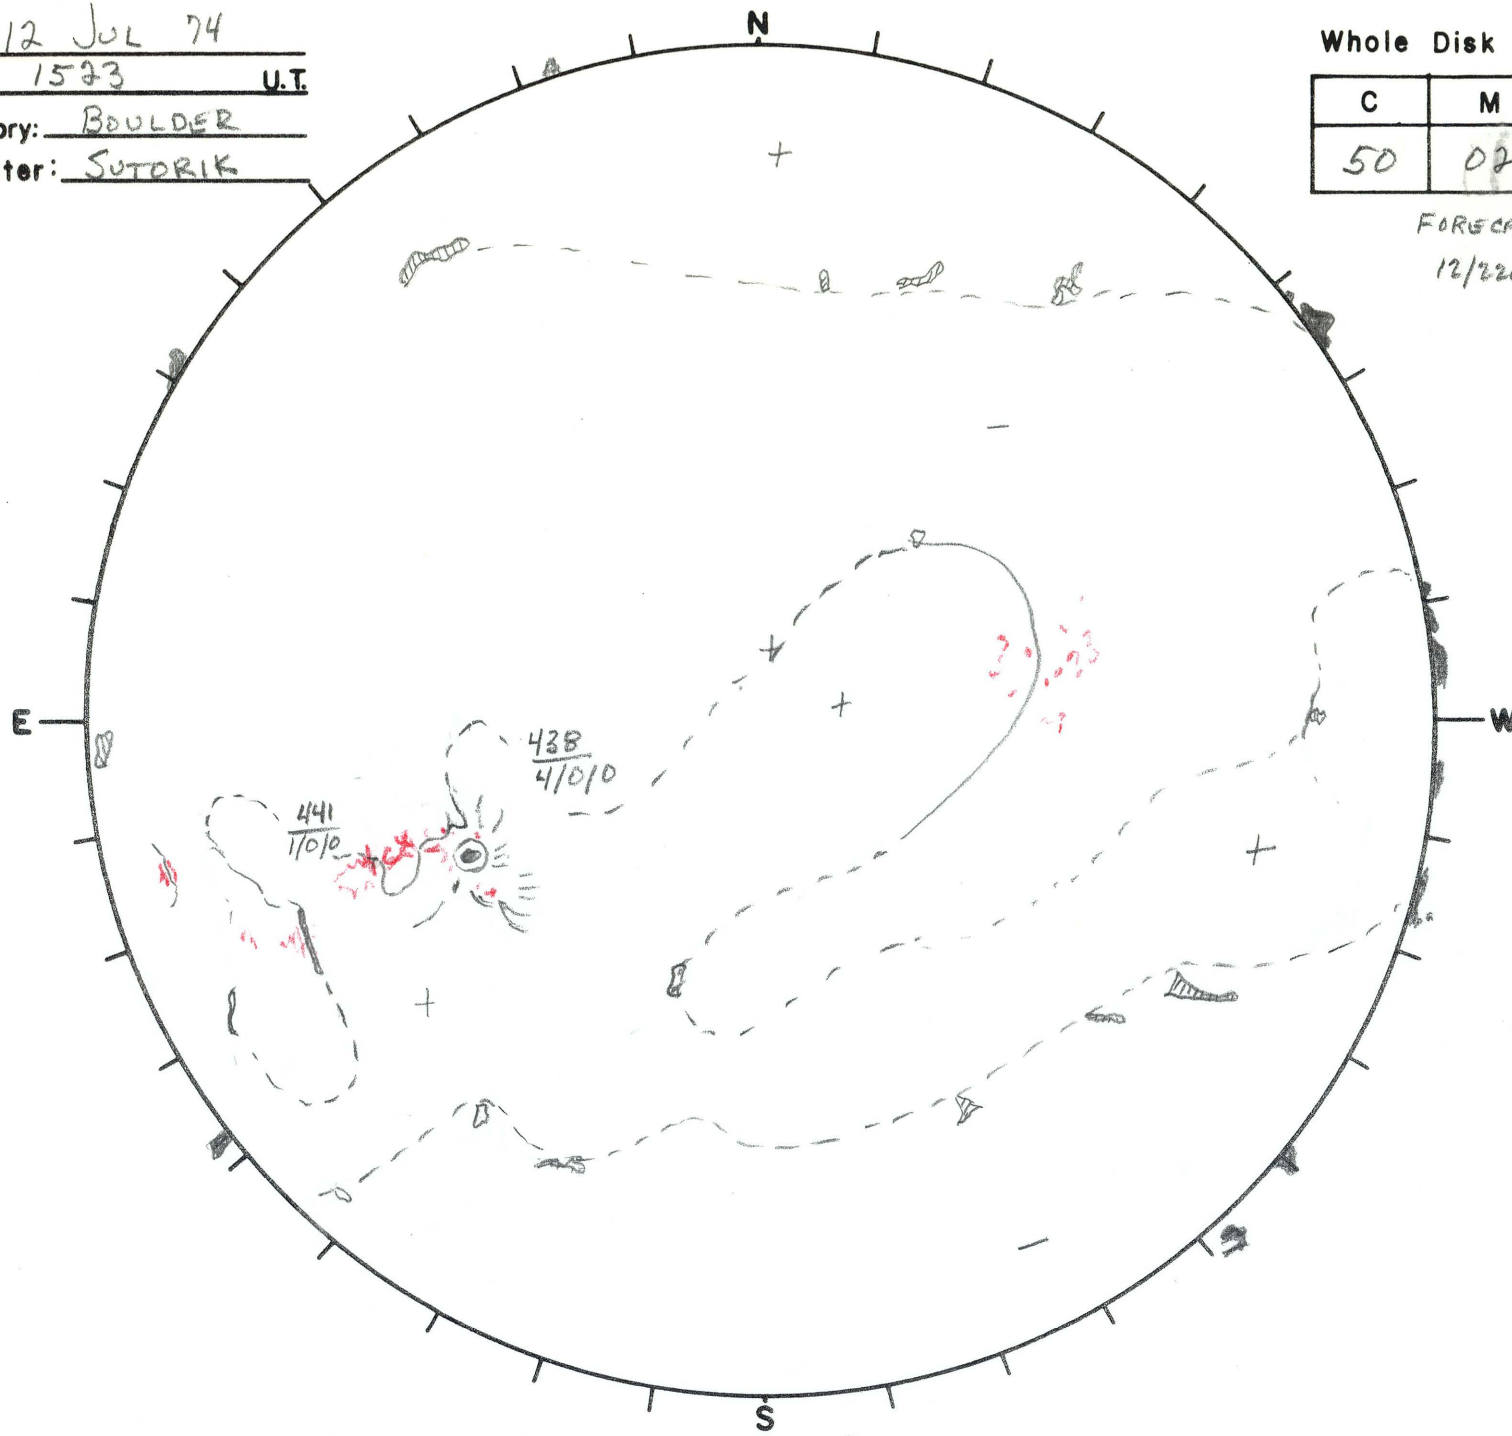

Date: 12 JUL 74
 Time: 1523 U.T.
 Observatory: BOULDER
 Forecaster: SUTORIK

Whole Disk Forecast

C	M	X
50	02	01

FORECAST VALID
 12/2200Z TO 13/2200Z

Lo 041°
 B = +4