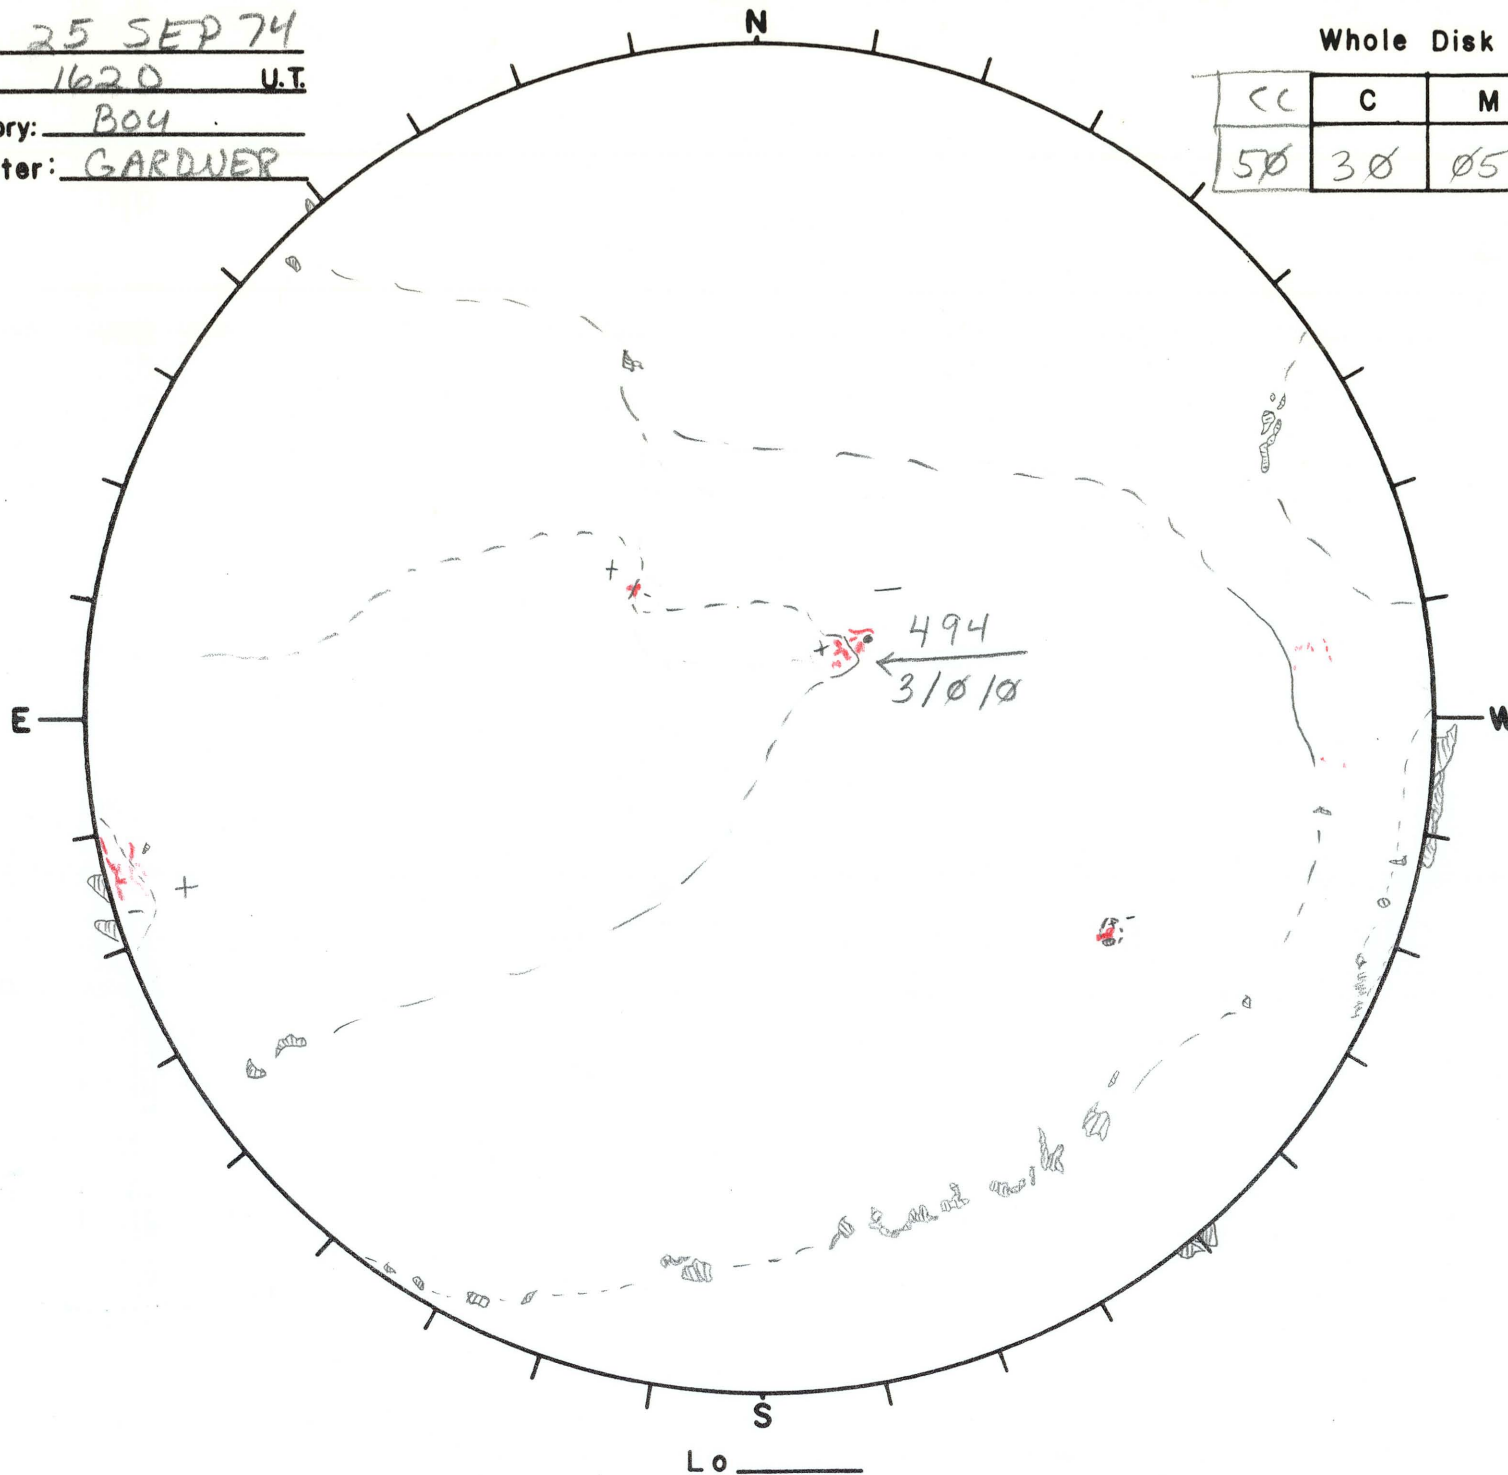

Date: 25 SEP 74
Time: 1620 U.T.
Observatory: B04
Forecaster: GARDNER

Whole Disk Forecast

CC	C	M	X
50	30	05	01

Lo _____