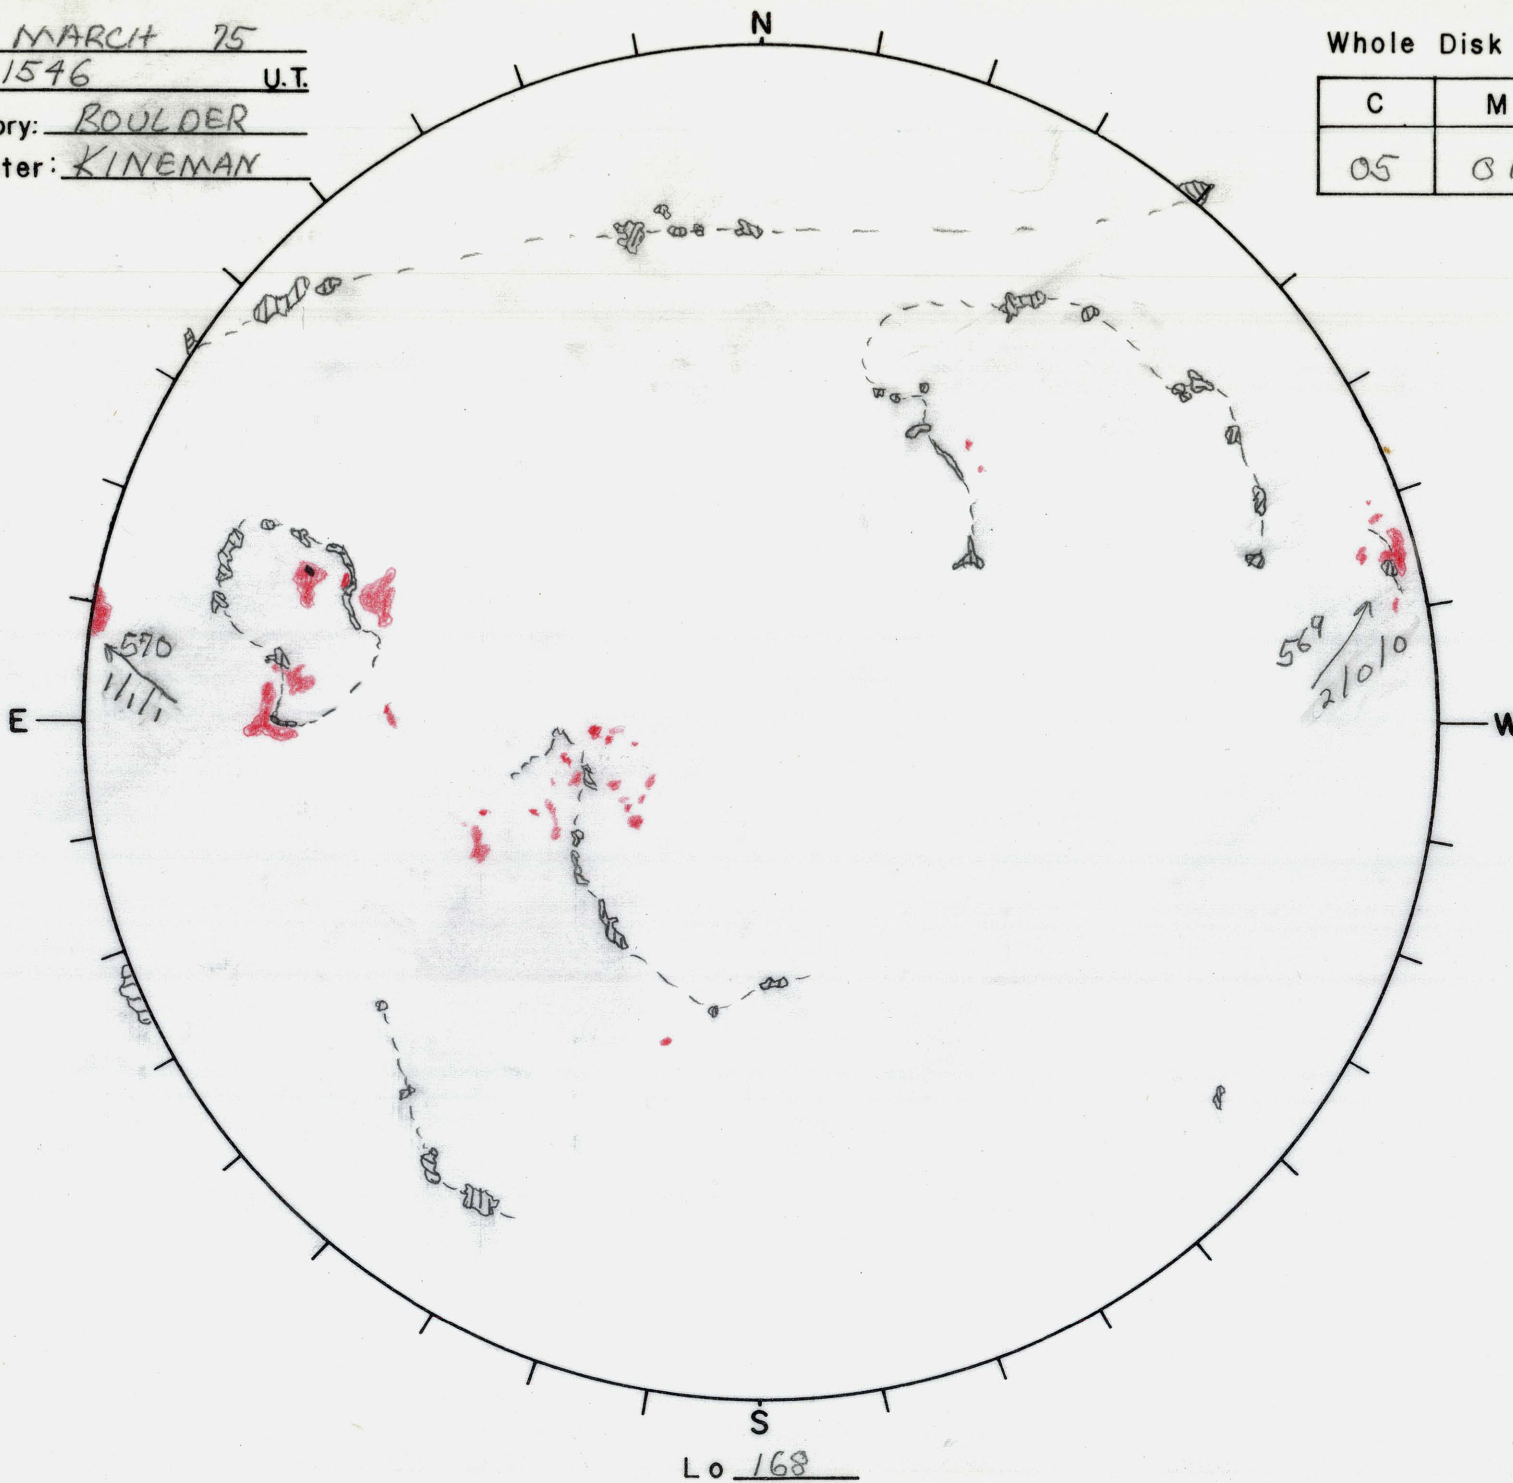

Date: 05 MARCH 75  
Time: 1546 U.T.  
Observatory: BOULDER  
Forecaster: KINEMAN

Whole Disk Forecast

| C  | M  | X  |
|----|----|----|
| 05 | 01 | 01 |

Lo 168