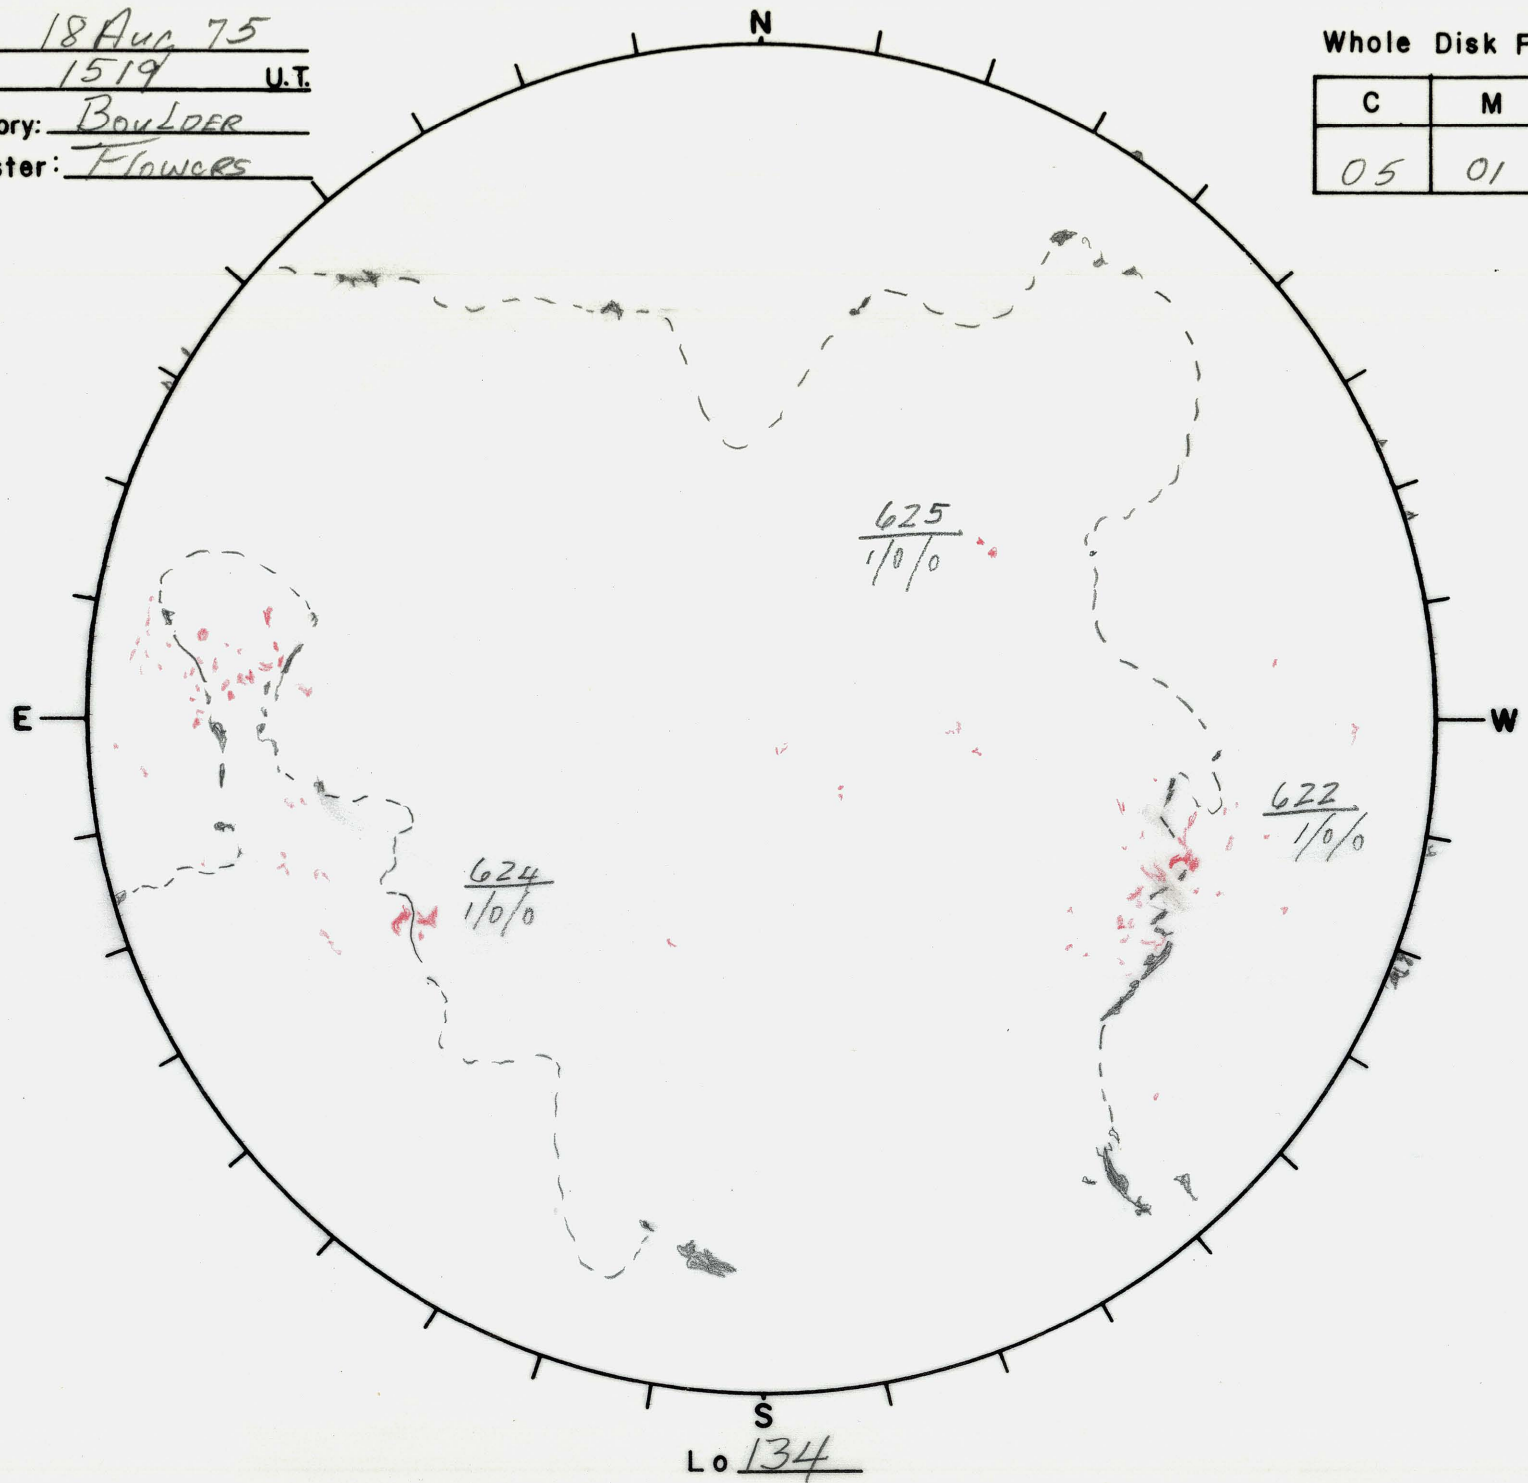

Date: 18 Aug 75  
Time: 1519 U.T.  
Observatory: BOULDER  
Forecaster: FLOWERS

Whole Disk Forecast

C	M	X
05	01	01

S  
Lo 134