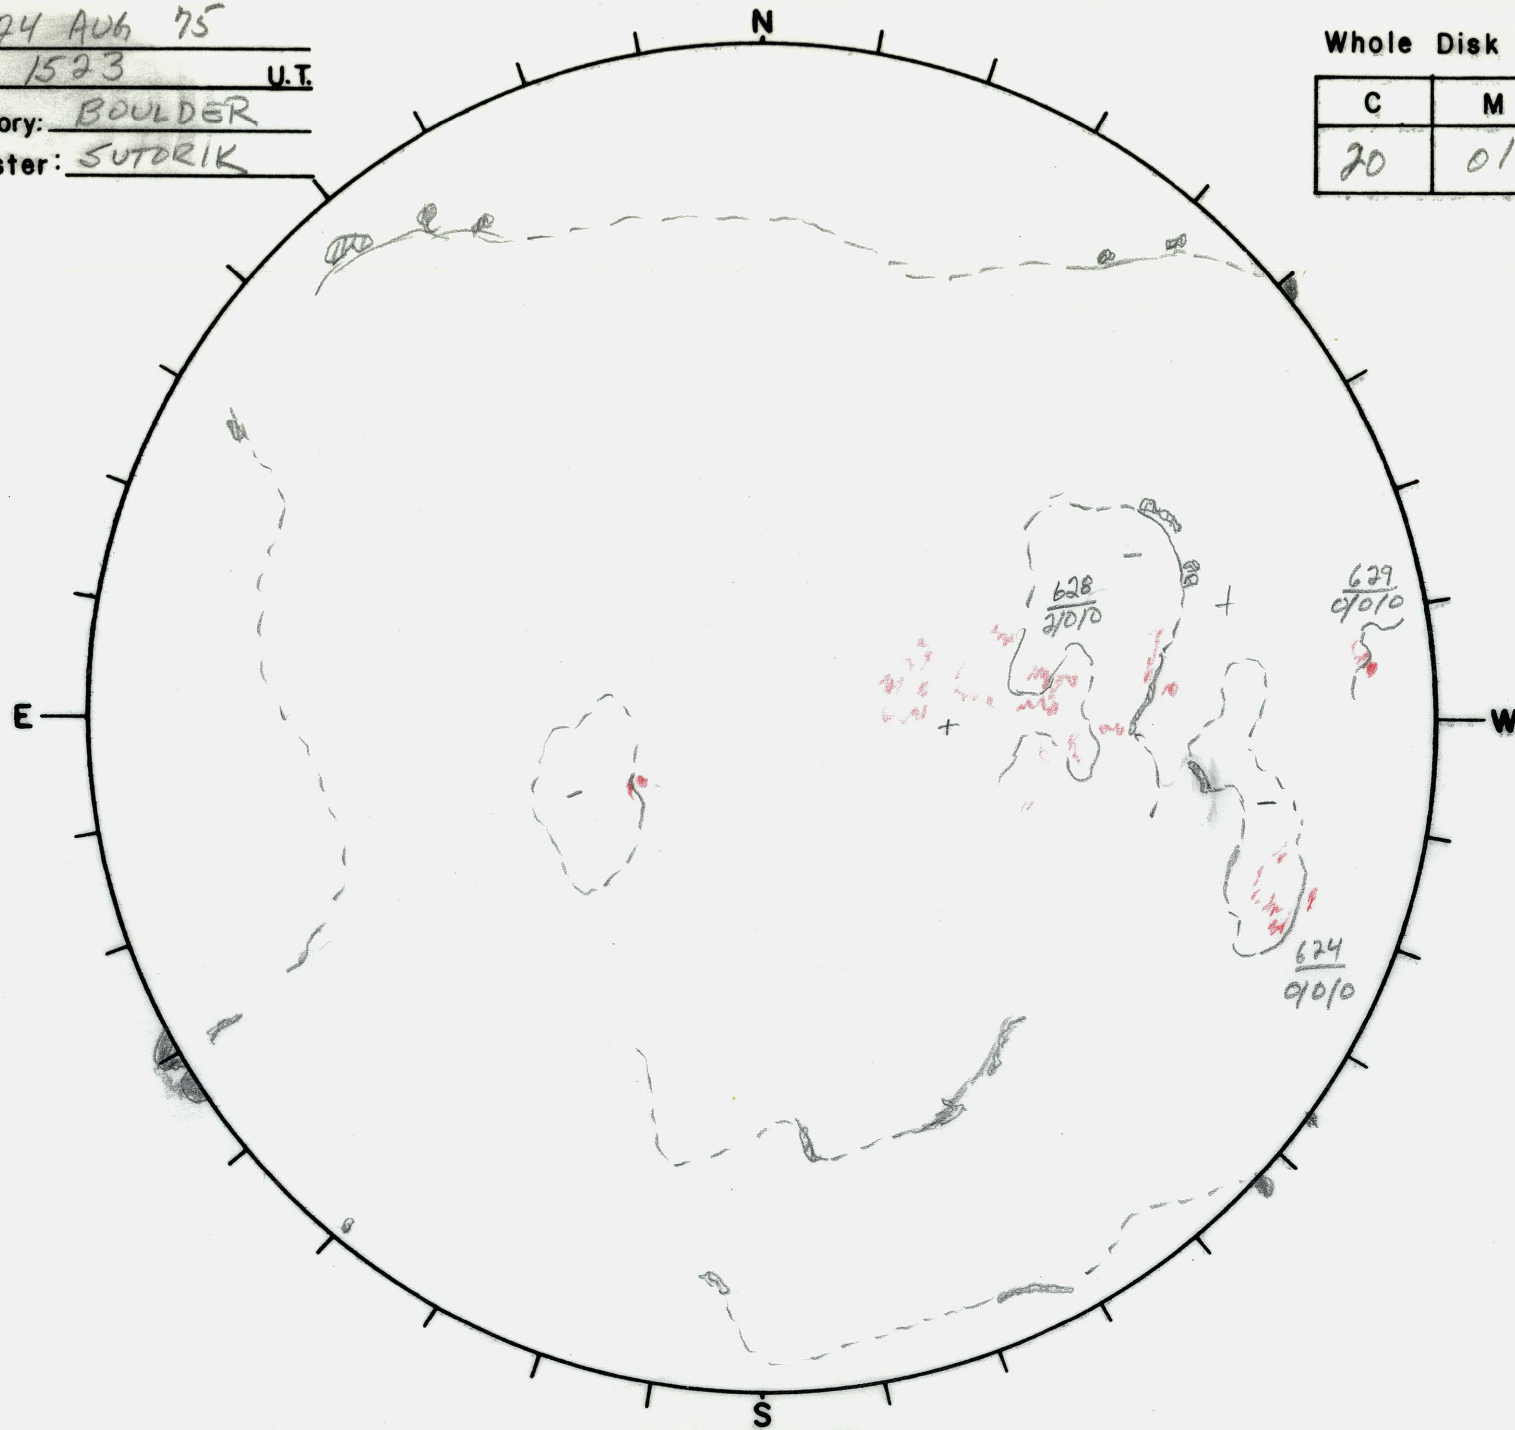

Date: 24 AUG 75  
Time: 1523 U.T.  
Observatory: BOULDER  
Forecaster: SUTORIK

Whole Disk Forecast

C	M	X
20	01	01

Lo 055  
B = +7