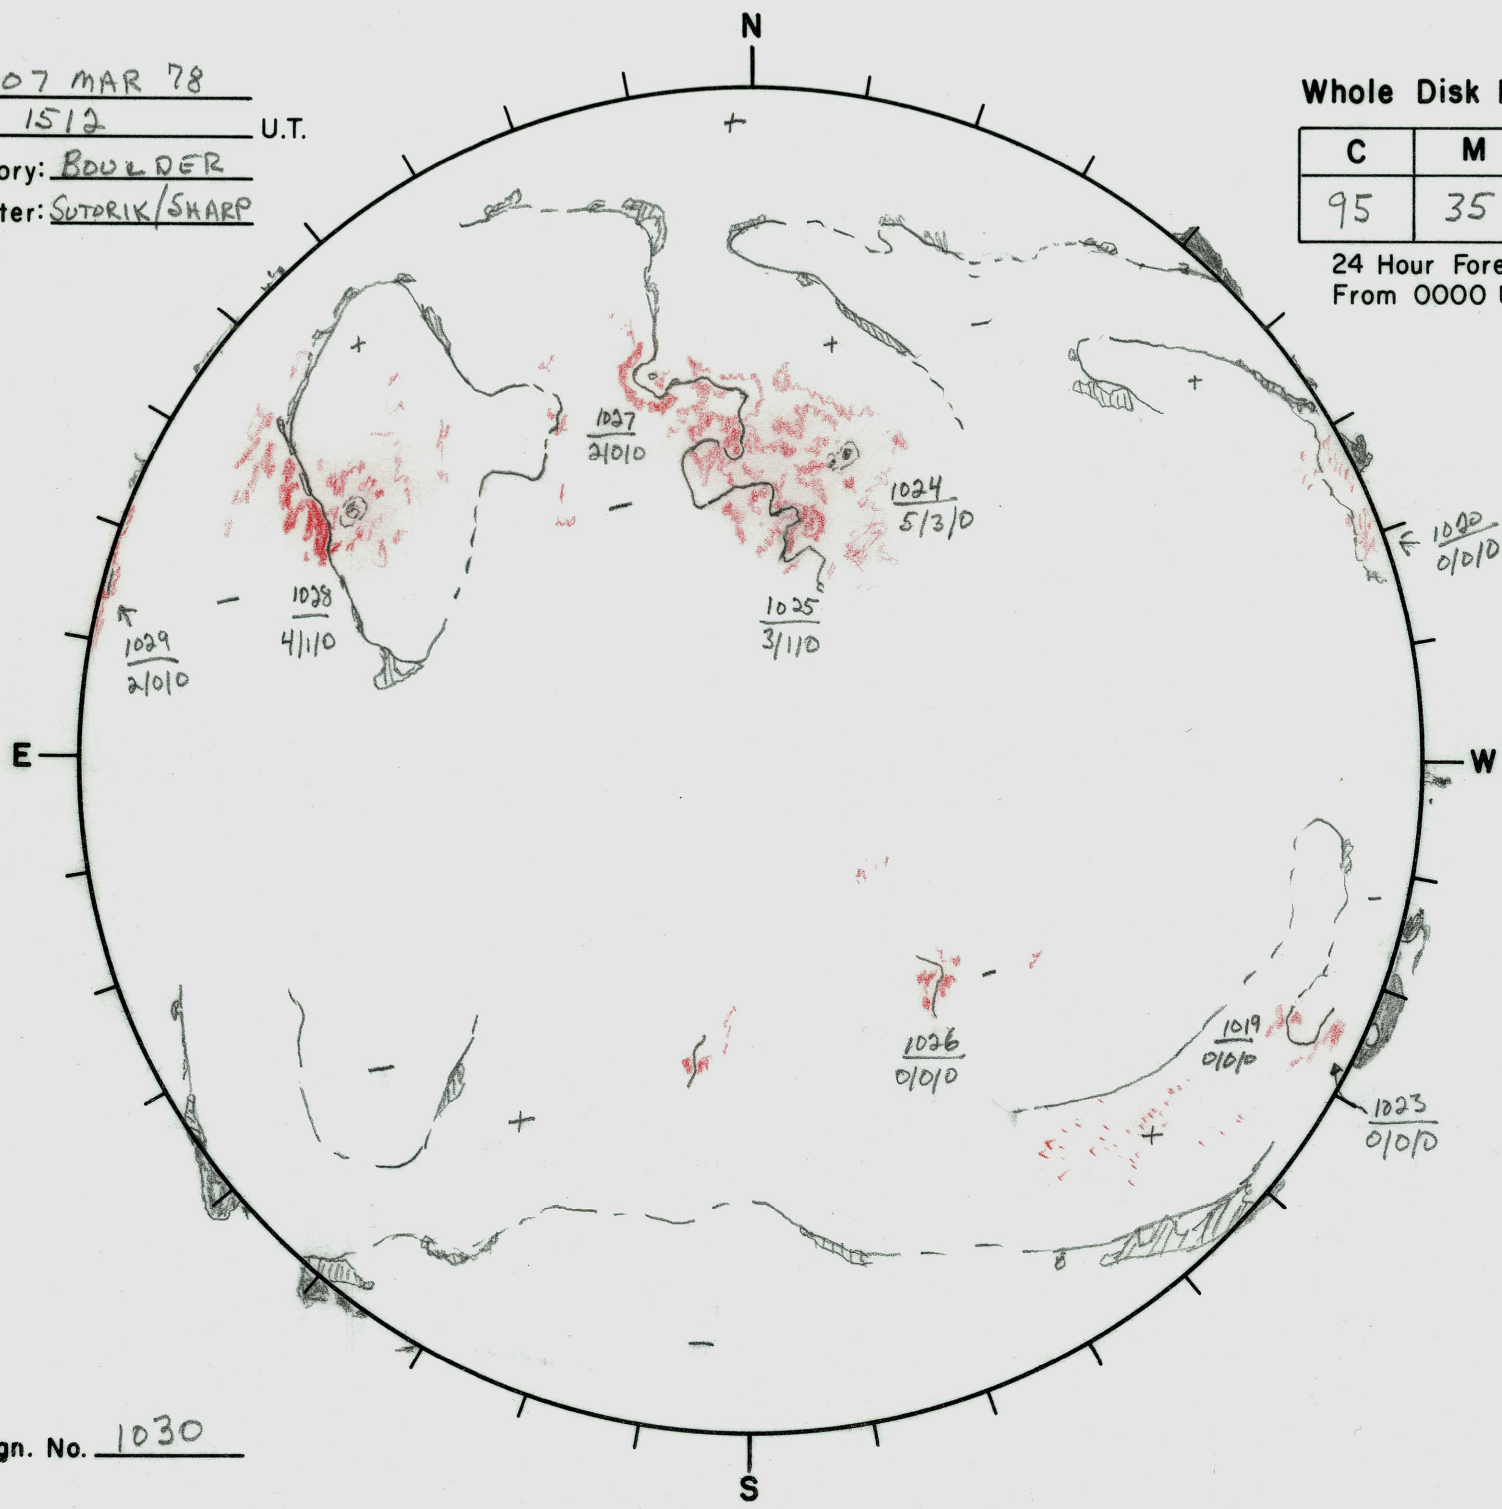

Date: 07 MAR 78
 Time: 1512 U.T.
 Observatory: BOULDER
 Forecaster: SUTORIK/SHARP

Whole Disk Forecast

C	M	X
95	35	05

24 Hour Forecast
 From 0000 U.T. to 0000 U.T.

Next Rgn. No. 1030

L_t 077°
 B_t -7°