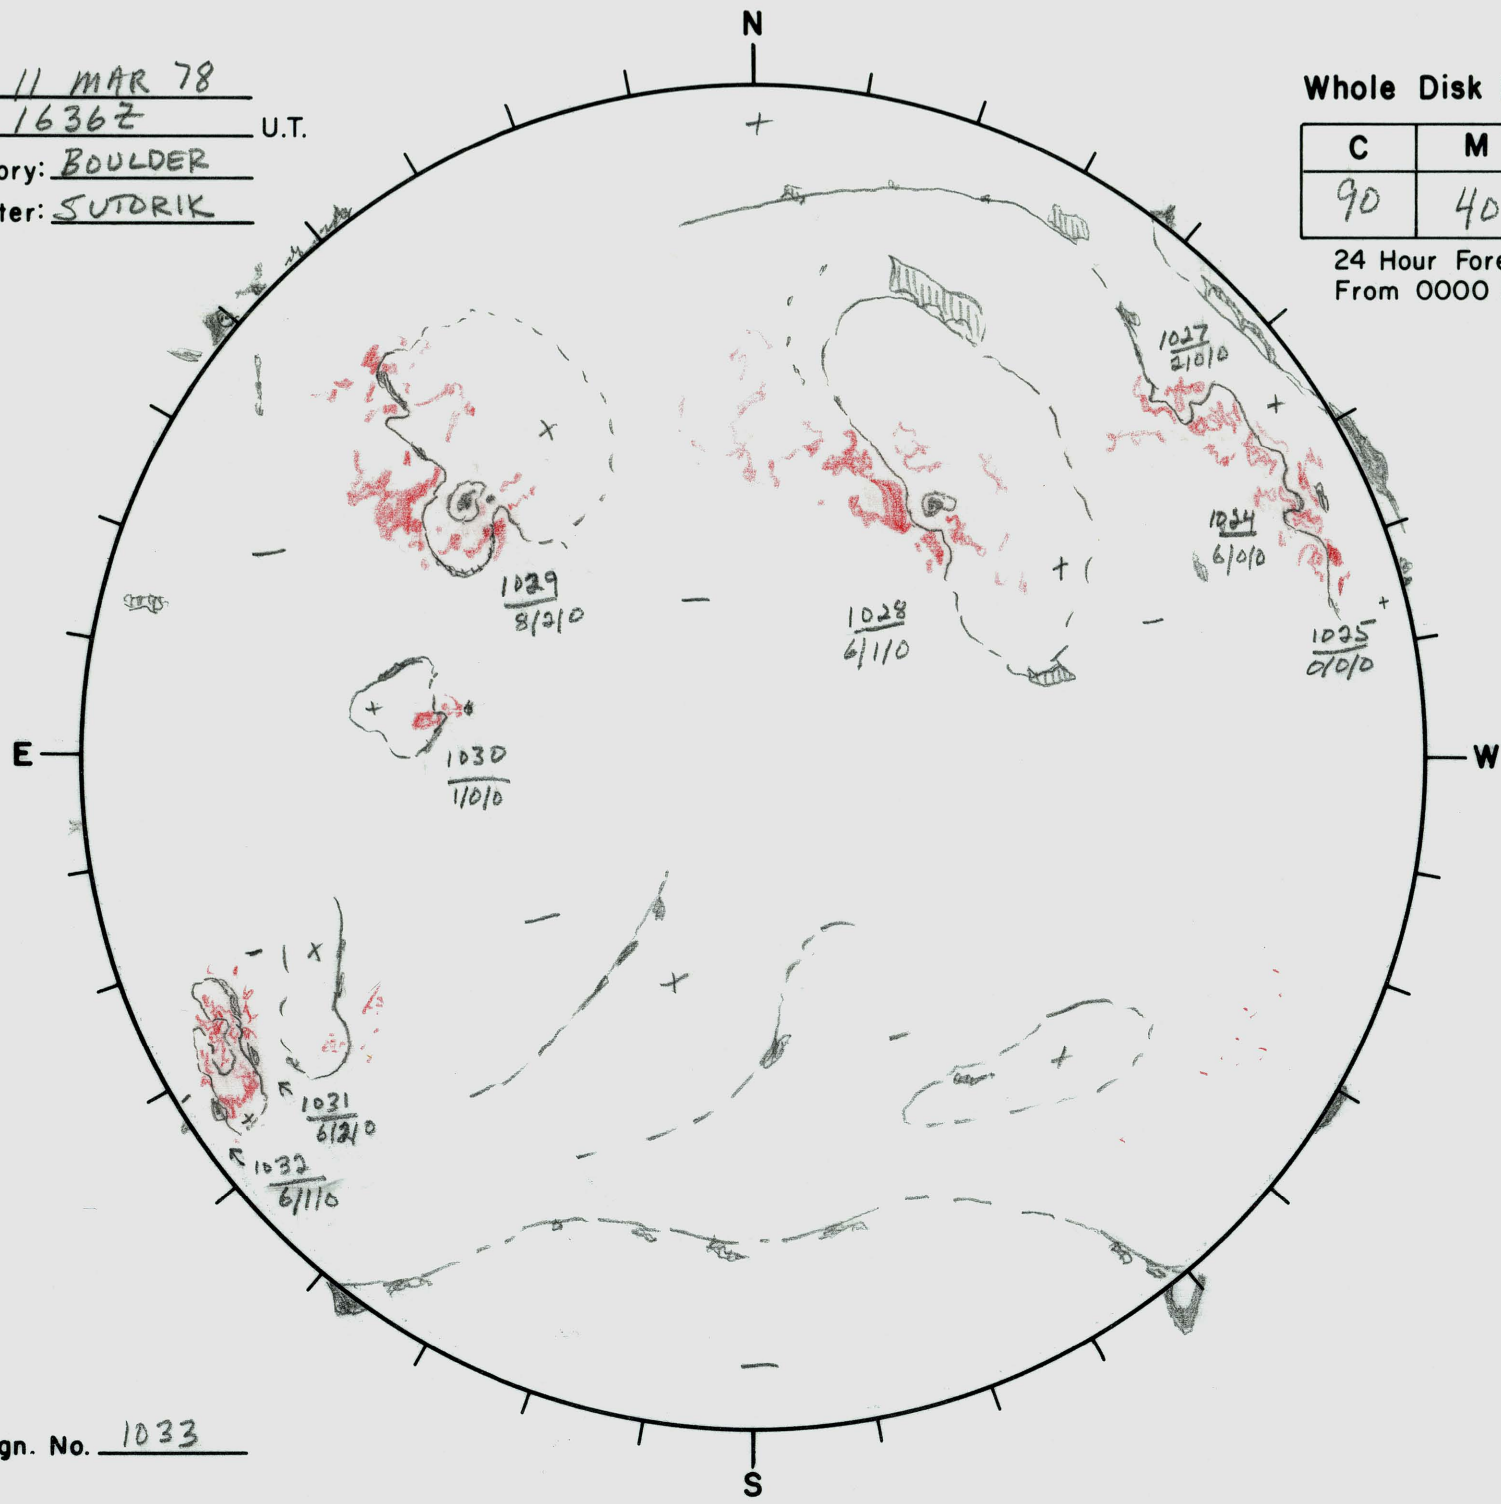

Date: 11 MAR 78
 Time: 1636Z U.T.
 Observatory: BOULDER
 Forecaster: SUTRIK

Whole Disk Forecast

C	M	X
90	40	05

24 Hour Forecast
 From 0000 U.T. to 0000 U.T.

Next Rgn. No. 1033

L_t 023°
 B_t -7°