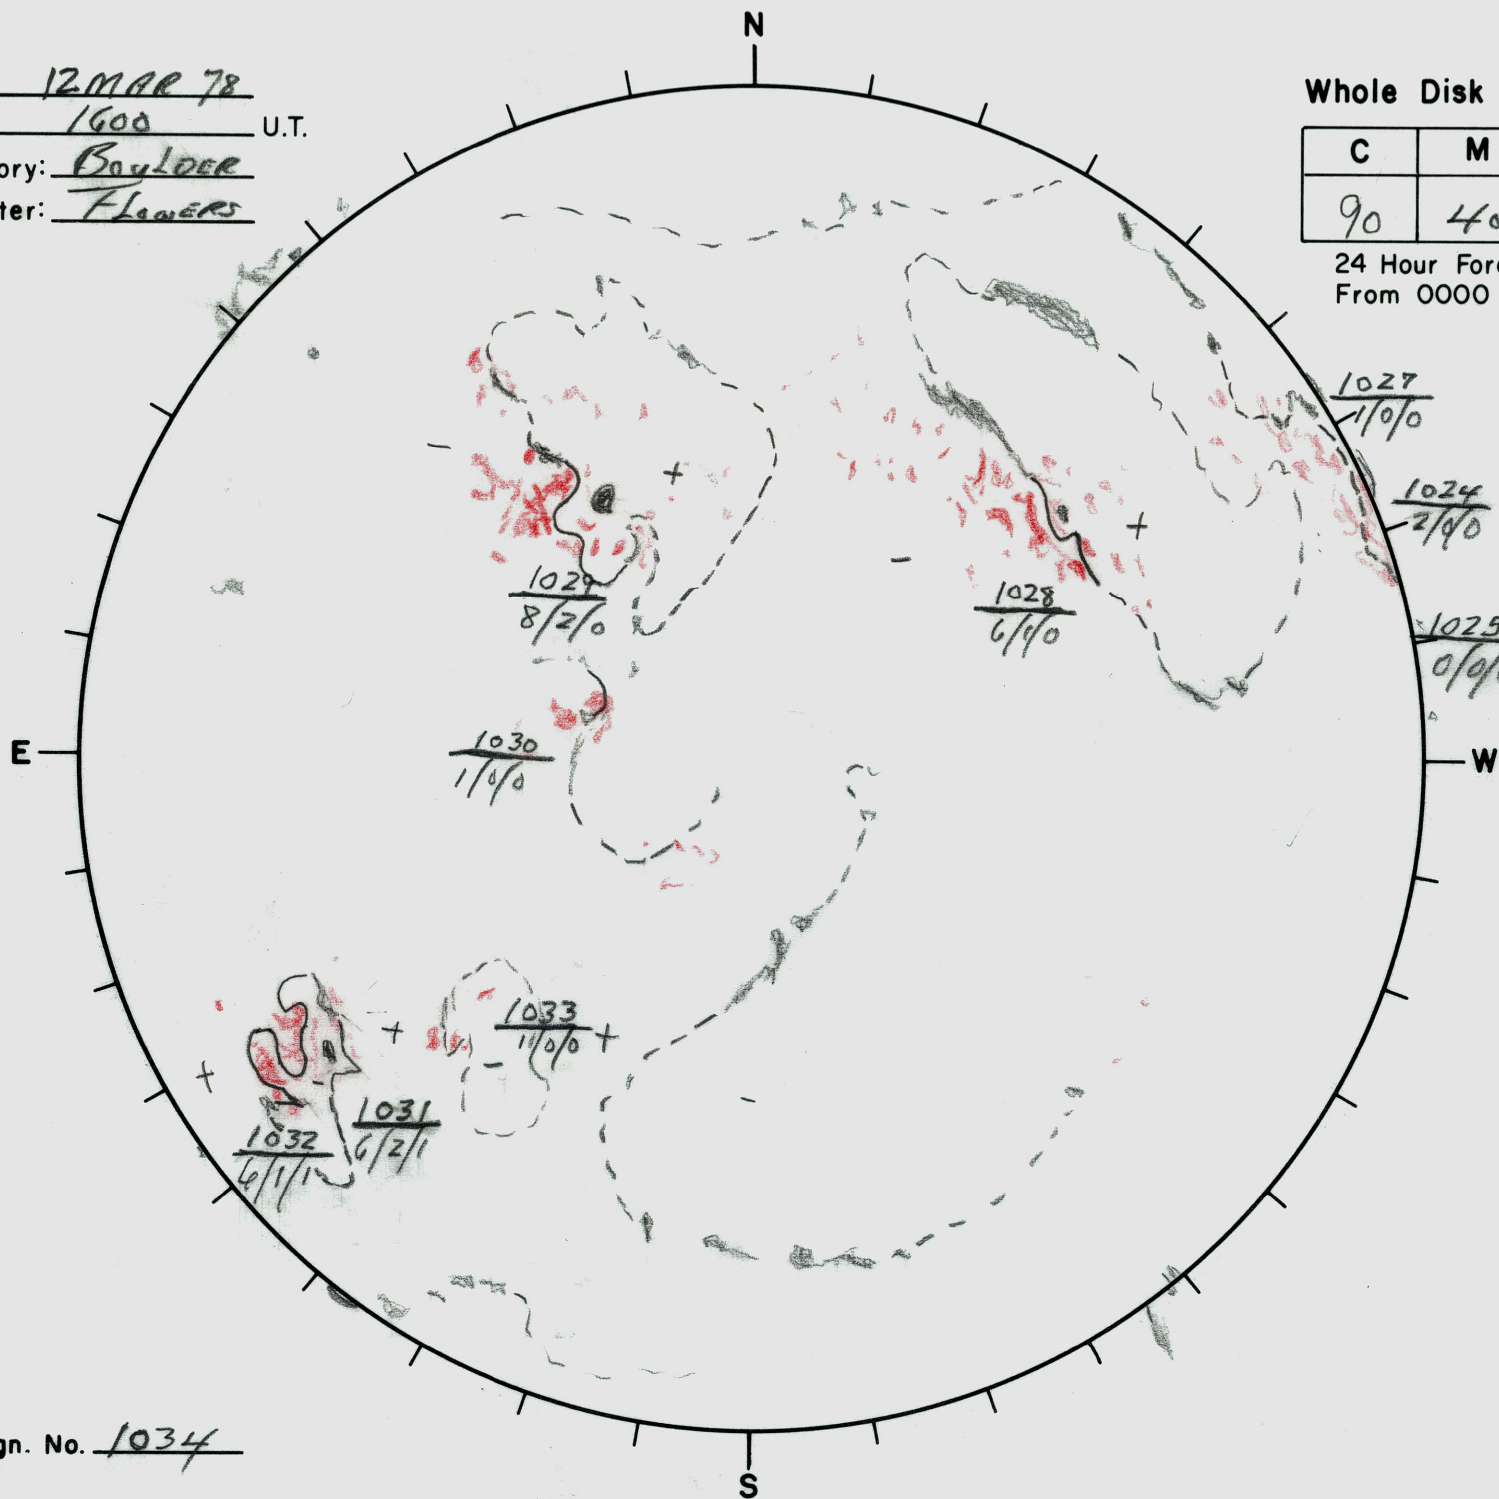

Date: 12 MAR 78  
 Time: 1600 U.T.  
 Observatory: Boydice  
 Forecaster: Flowers

Whole Disk Forecast

C	M	X
90	40	05

24 Hour Forecast  
 From 0000 U.T. to 0000 U.T.

Next Rgn. No. 1034

L<sub>t</sub> 010  
 B<sub>t</sub> -7