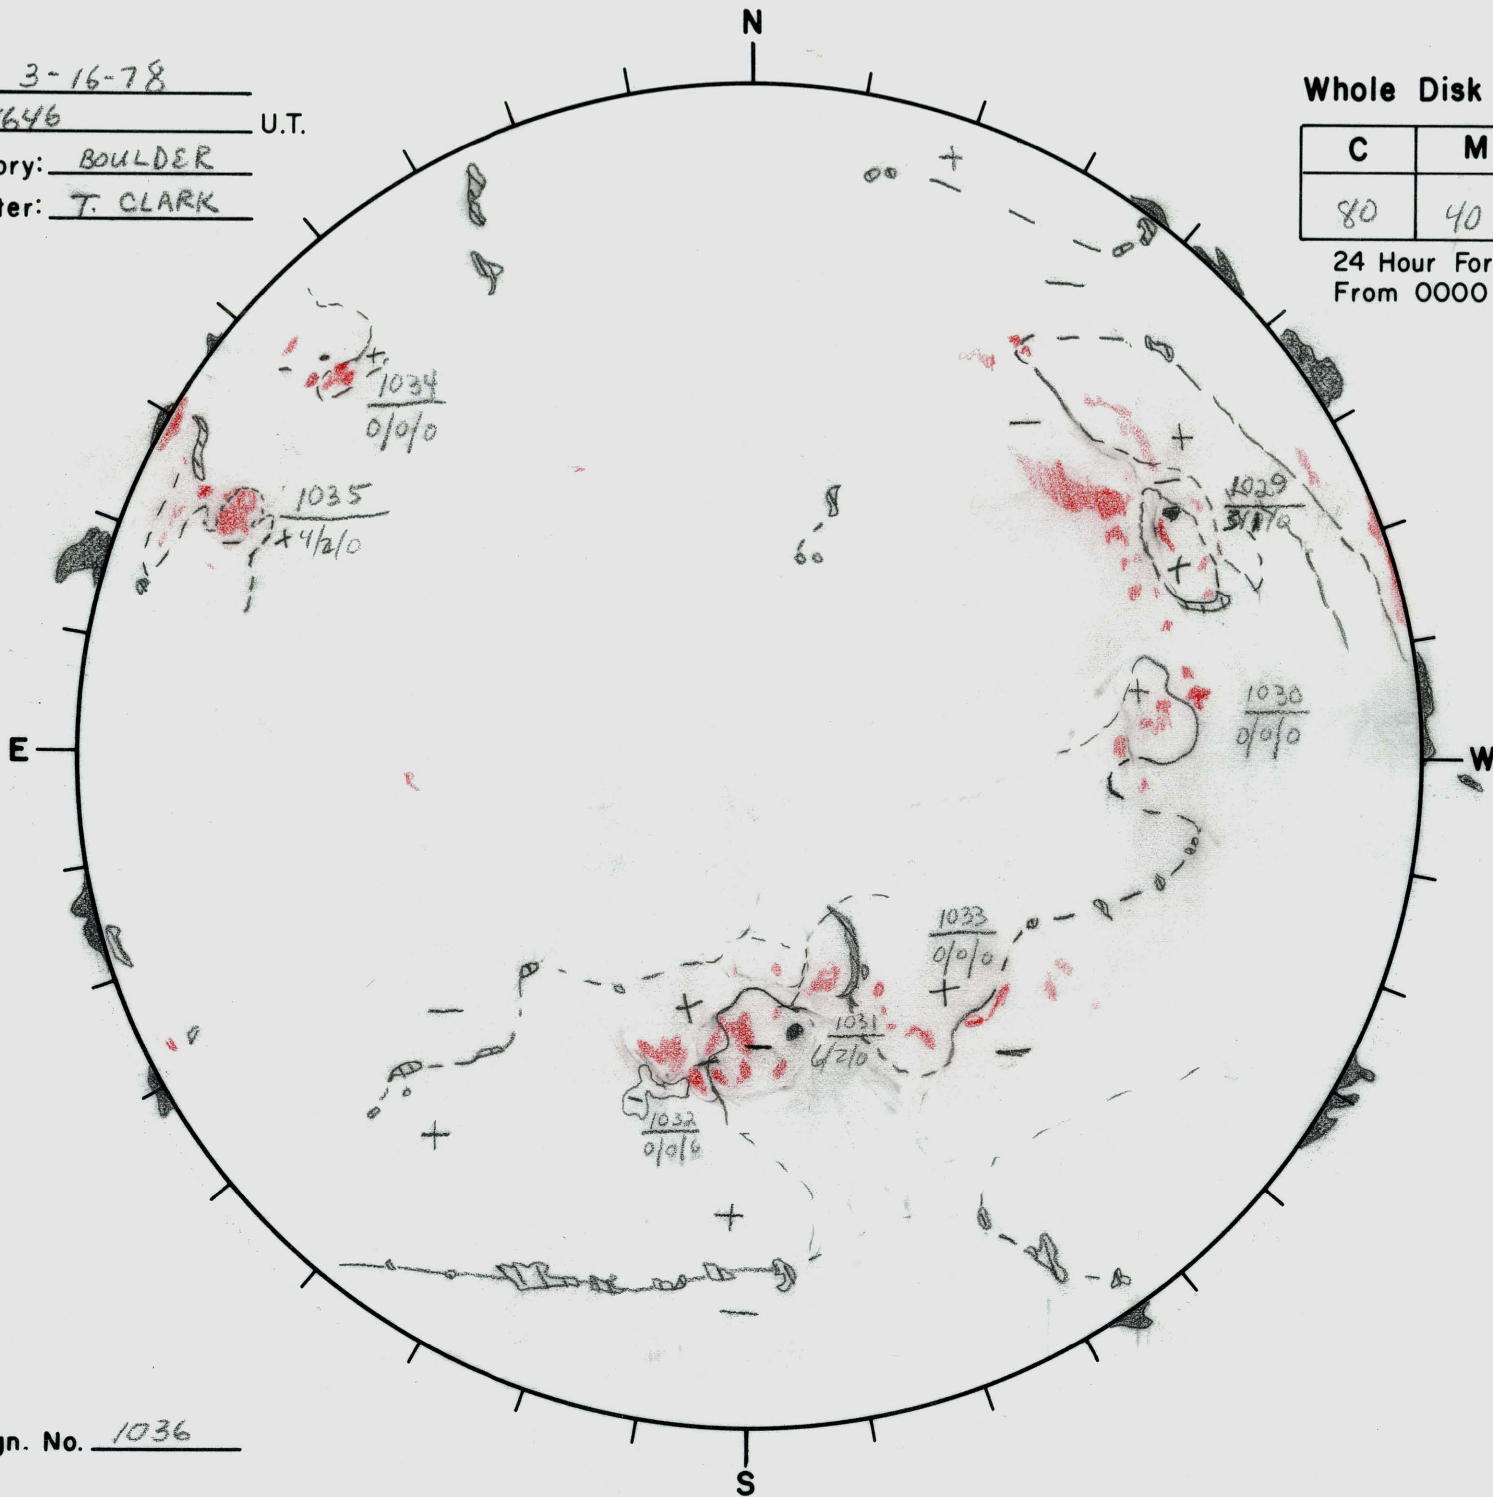

Date: 3-16-78
 Time: 1646 U.T.
 Observatory: BOULDER
 Forecaster: T. CLARK

Whole Disk Forecast

C	M	X
80	40	01

24 Hour Forecast
 From 0000 U.T. to 0000 U.T.

Next Rgn. No. 1036

L_t _____
 B_t _____