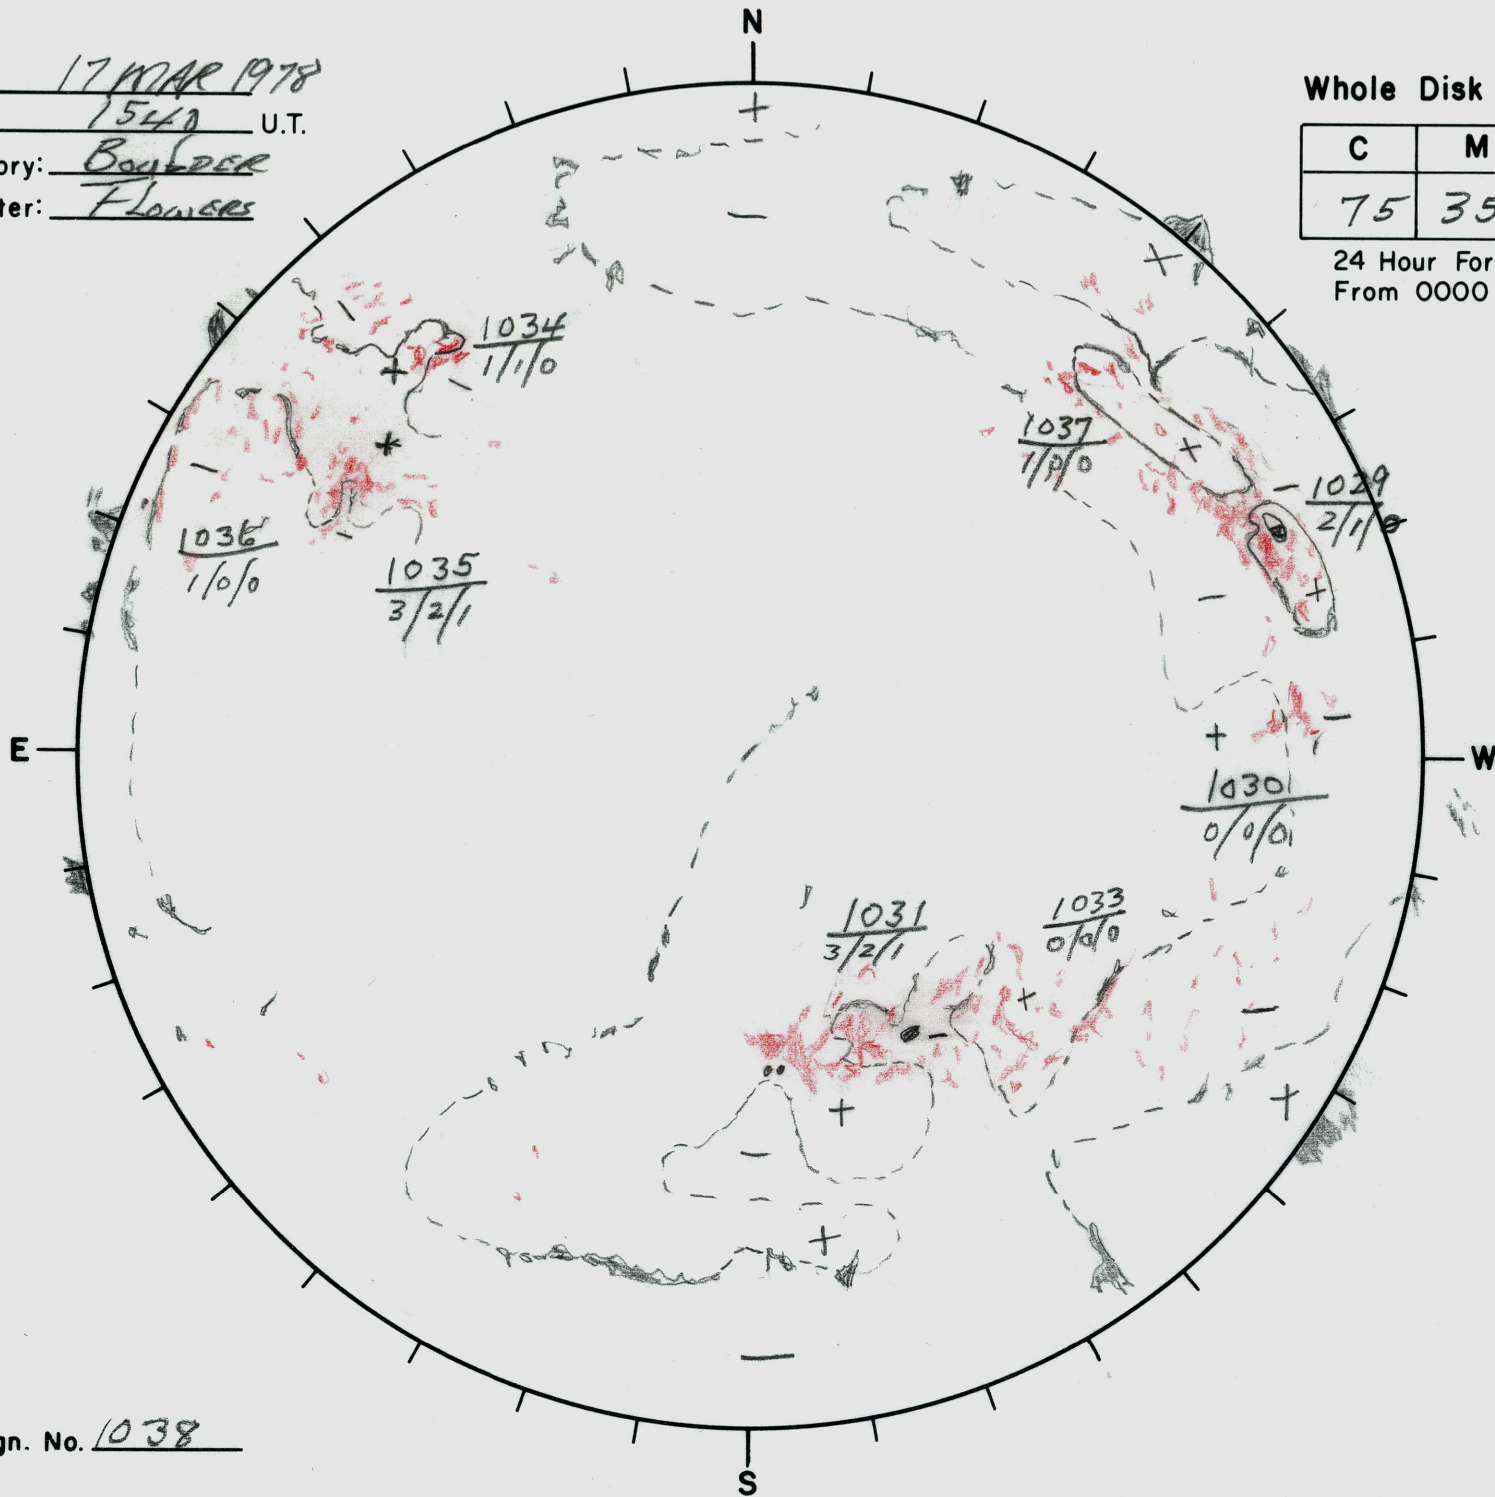

Date: 17 MAR 1978
 Time: 1540 U.T.
 Observatory: Boulder
 Forecaster: Flowers

Whole Disk Forecast

C	M	X
75	35	01

24 Hour Forecast
 From 0000 U.T. to 0000 U.T.

Next Rgn. No. 1038

L_t -304
 B_t -7