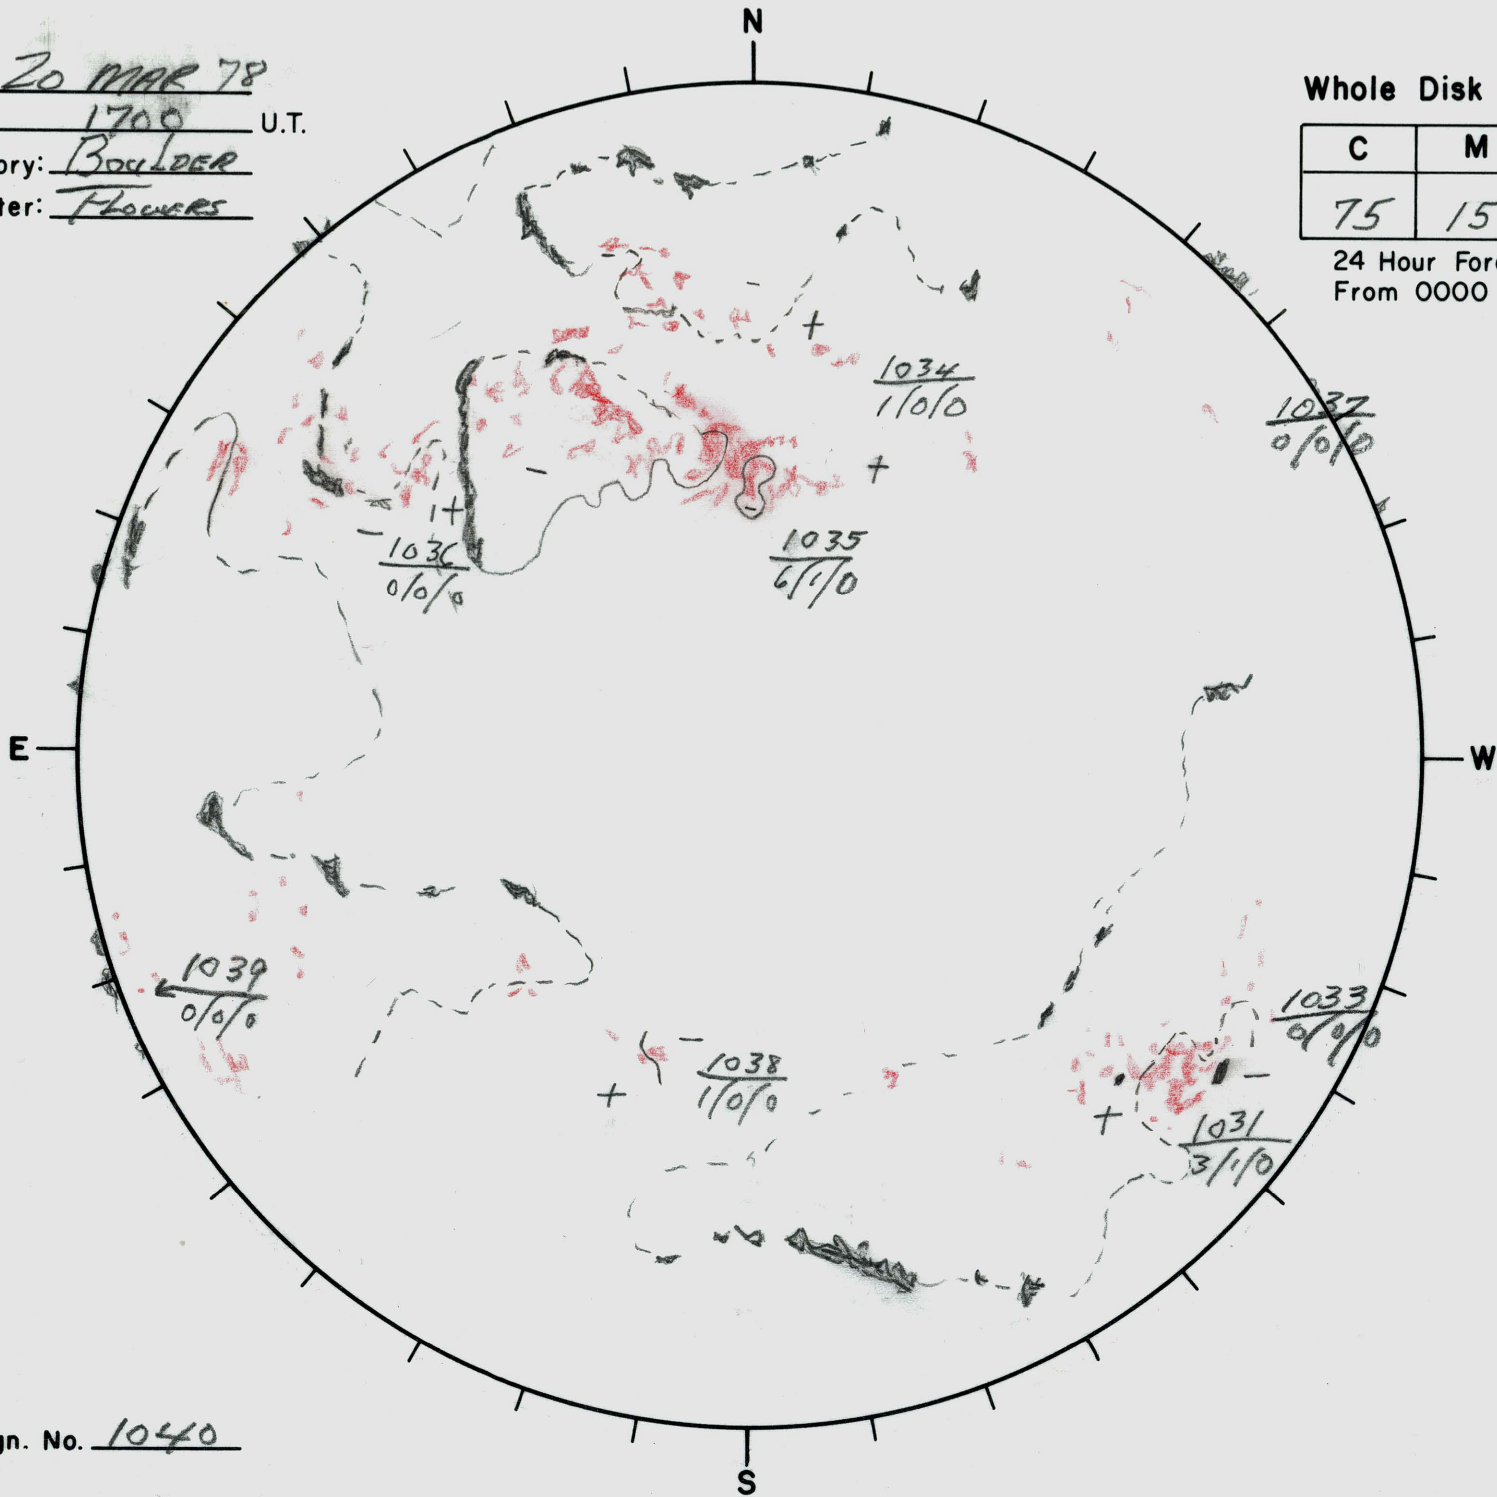

Date: 20 MAR 78  
 Time: 1700 U.T.  
 Observatory: BOULDER  
 Forecaster: FLOWERS

Whole Disk Forecast

C	M	X
75	15	01

24 Hour Forecast  
 From 0000 U.T. to 0000 U.T.

Next Rgn. No. 1040

L† 264  
 B† -7.03