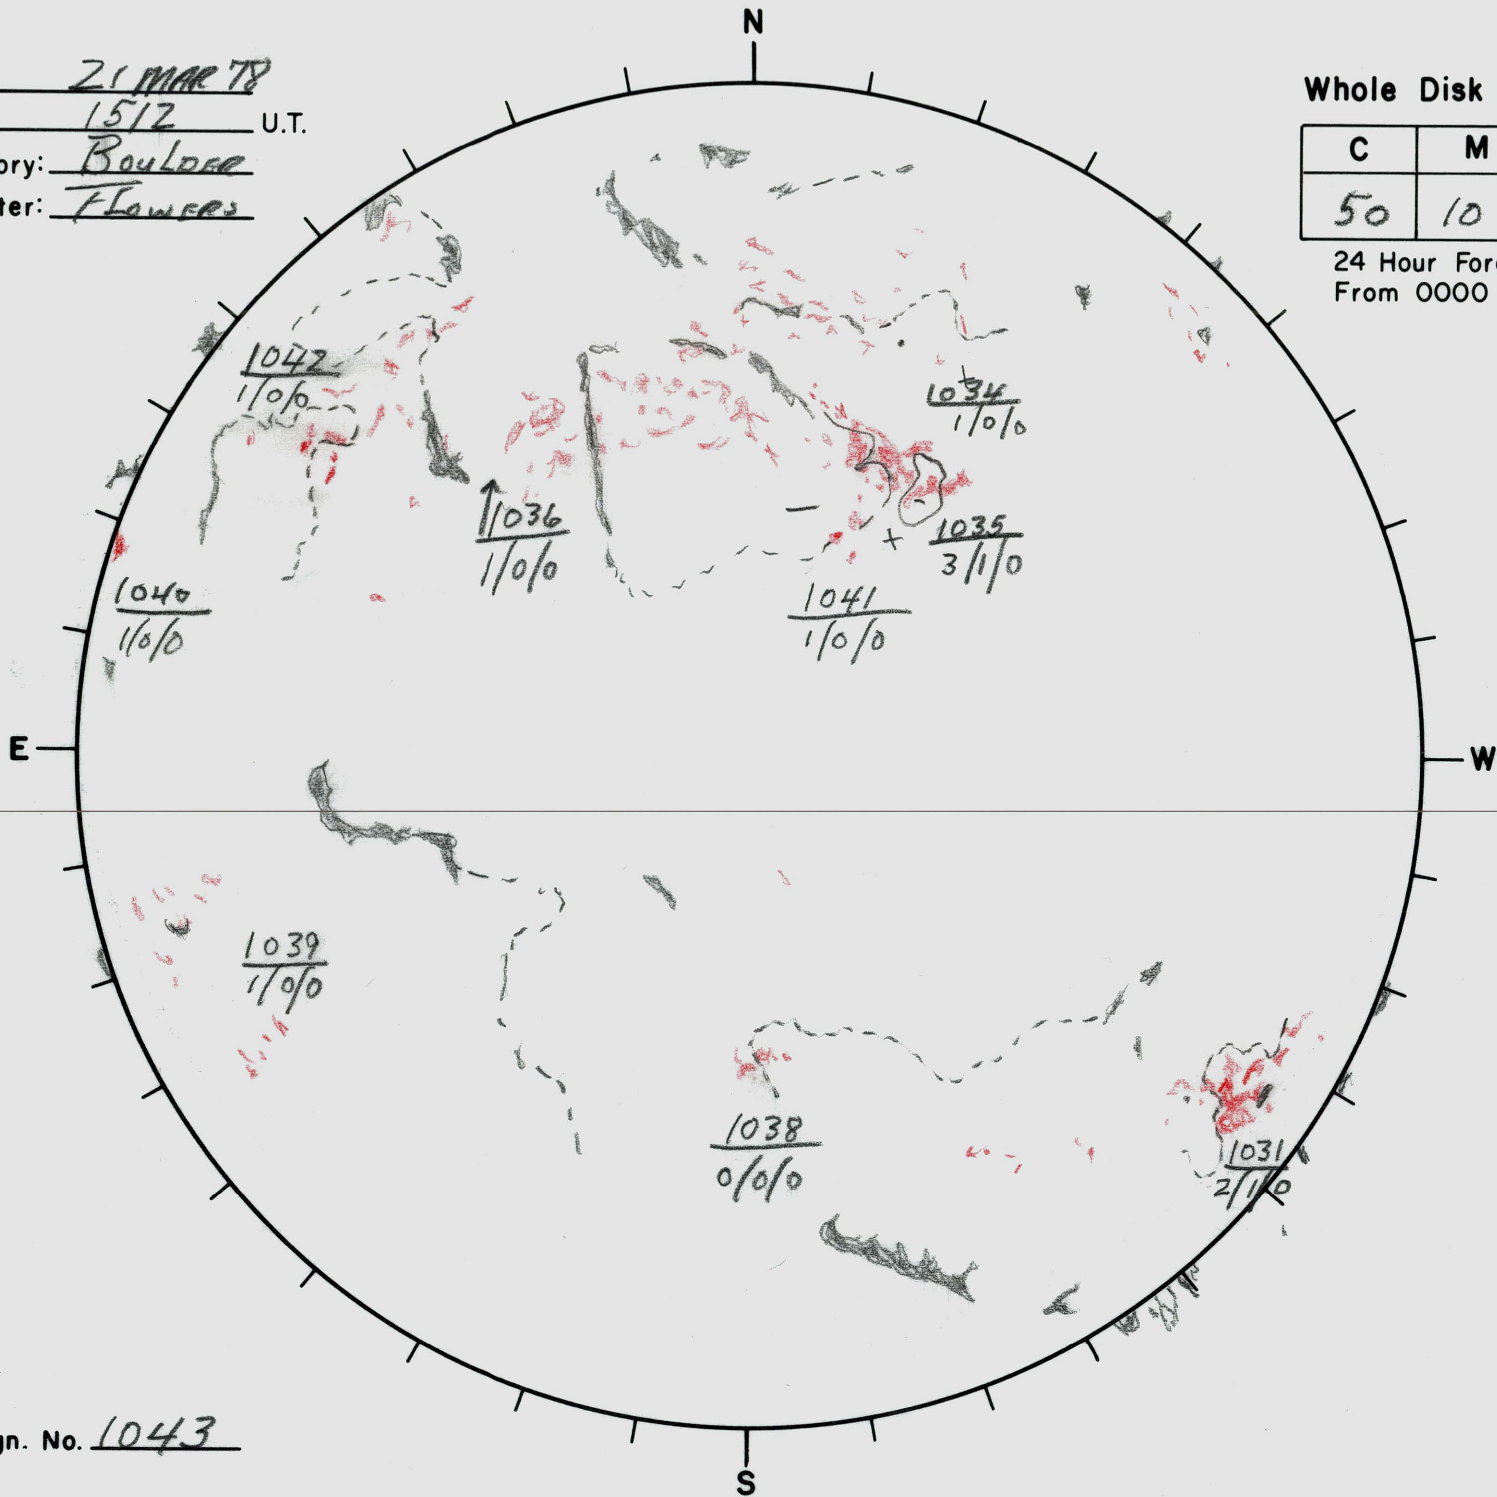

Date: 21 MAR 78  
 Time: 1512 U.T.  
 Observatory: BOULDER  
 Forecaster: FLOWERS

Whole Disk Forecast

C	M	X
50	10	01

24 Hour Forecast  
 From 0000 U.T. to 0000 U.T.

Next Rgn. No. 1043

L<sub>t</sub> 251  
 B<sub>t</sub> -7