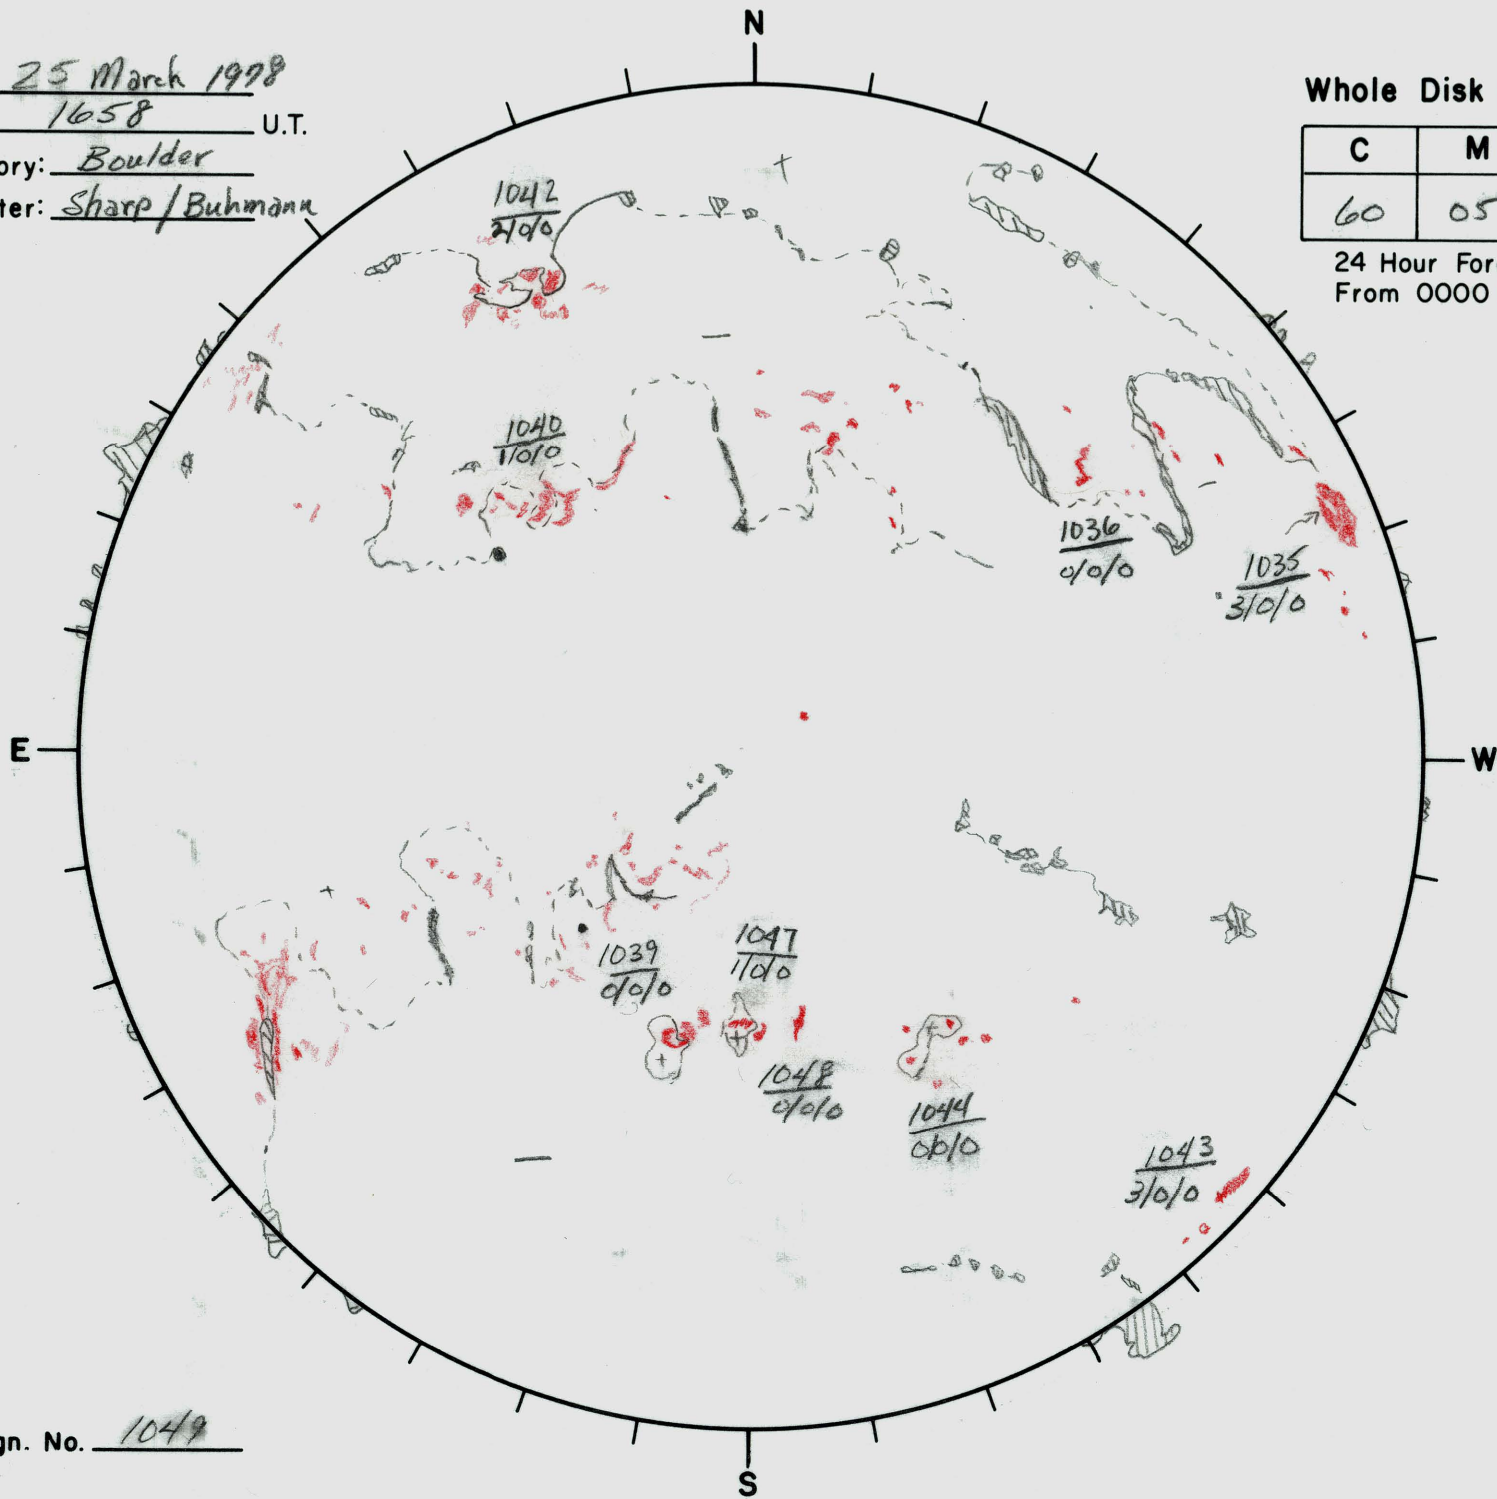

Date: 25 March 1978
 Time: 1658 U.T.
 Observatory: Boulder
 Forecaster: Sharp/Buhmann

Whole Disk Forecast

C	M	X
60	05	01

24 Hour Forecast
 From 0000 U.T. to 0000 U.T.

Next Rgn. No. 1049

L† 185°
 B† -7.0°