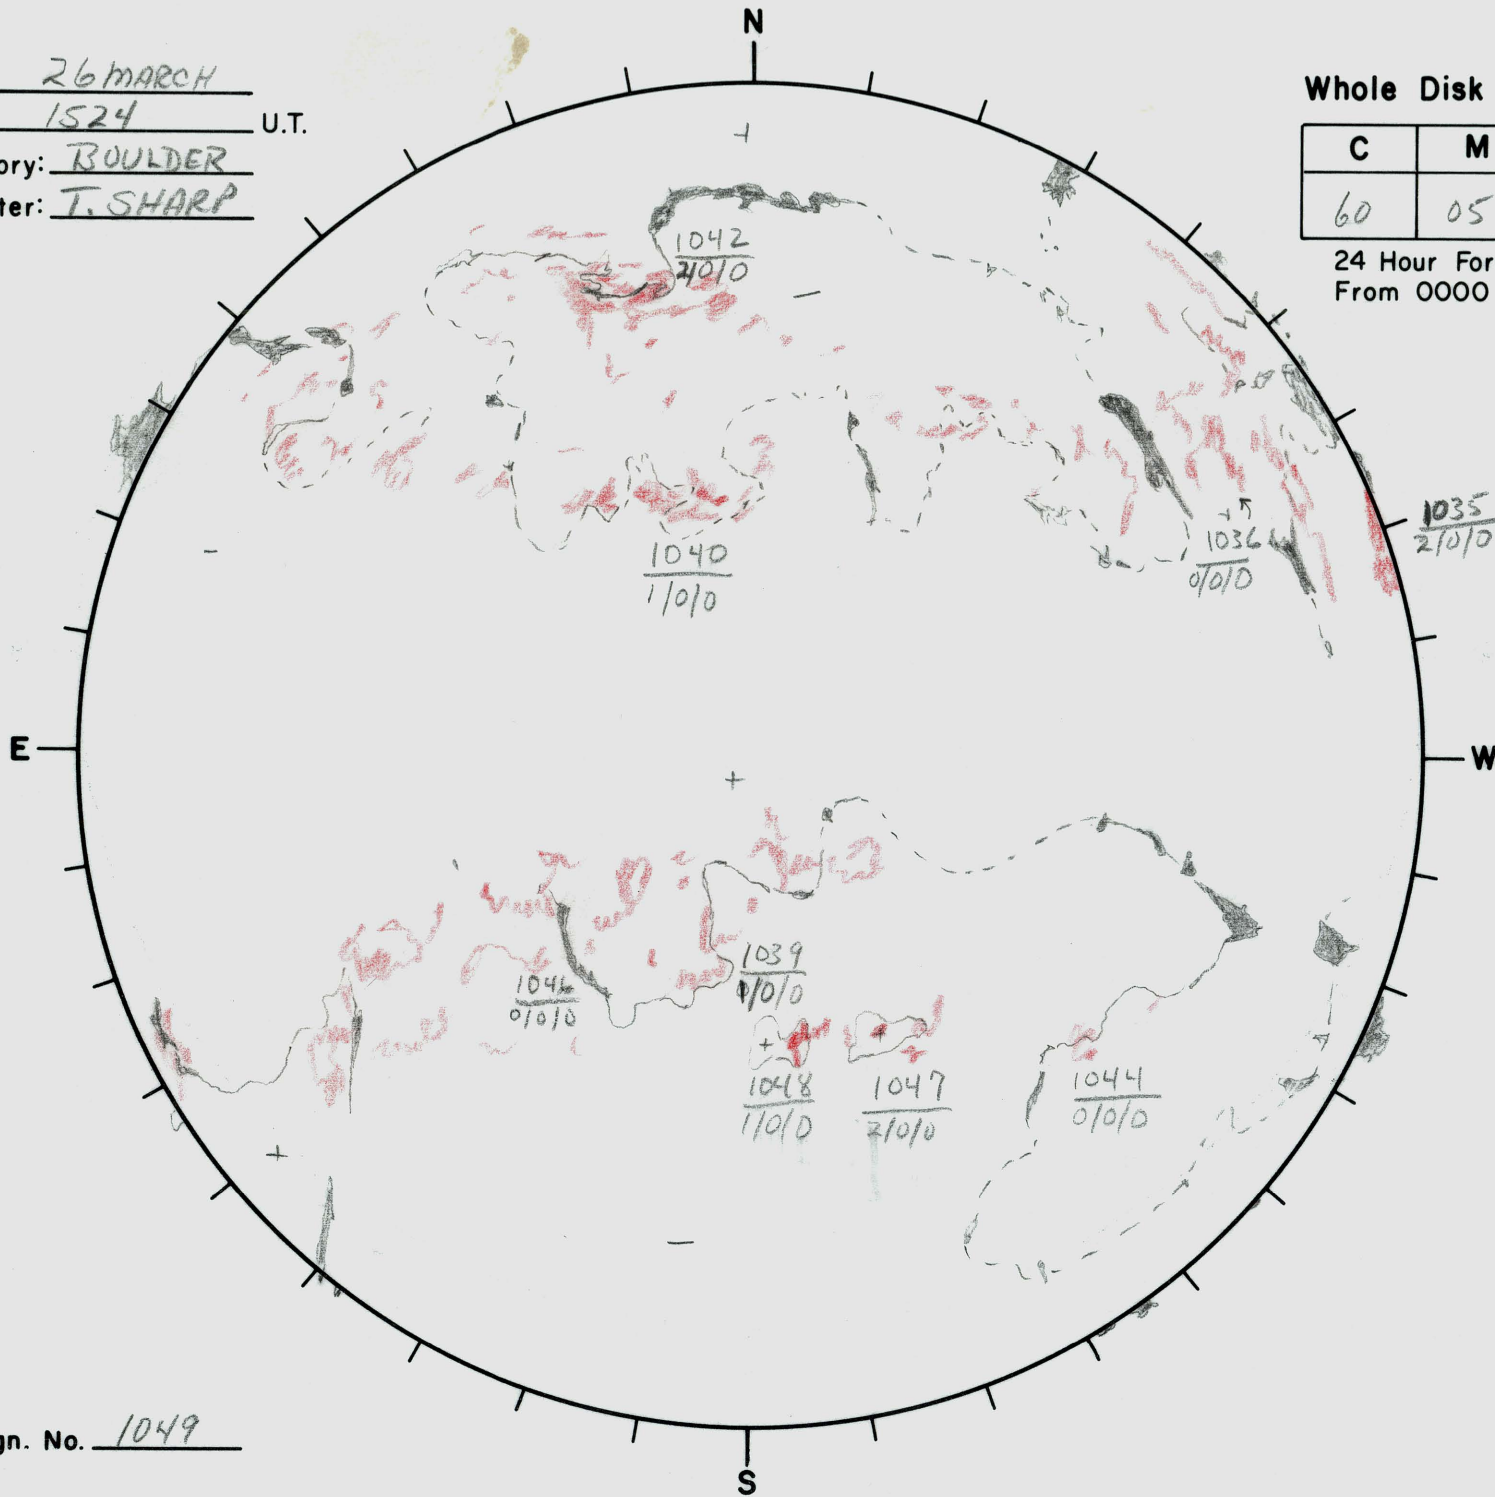

Date: 26 MARCH  
 Time: 1524 U.T.  
 Observatory: BOULDER  
 Forecaster: T. SHARP

**Whole Disk Forecast**

C	M	X
60	05	01

24 Hour Forecast  
 From 0000 U.T. to 0000 U.T.

Next Rgn. No. 1049

L<sub>t</sub> 184°  
 B<sub>t</sub> -2°