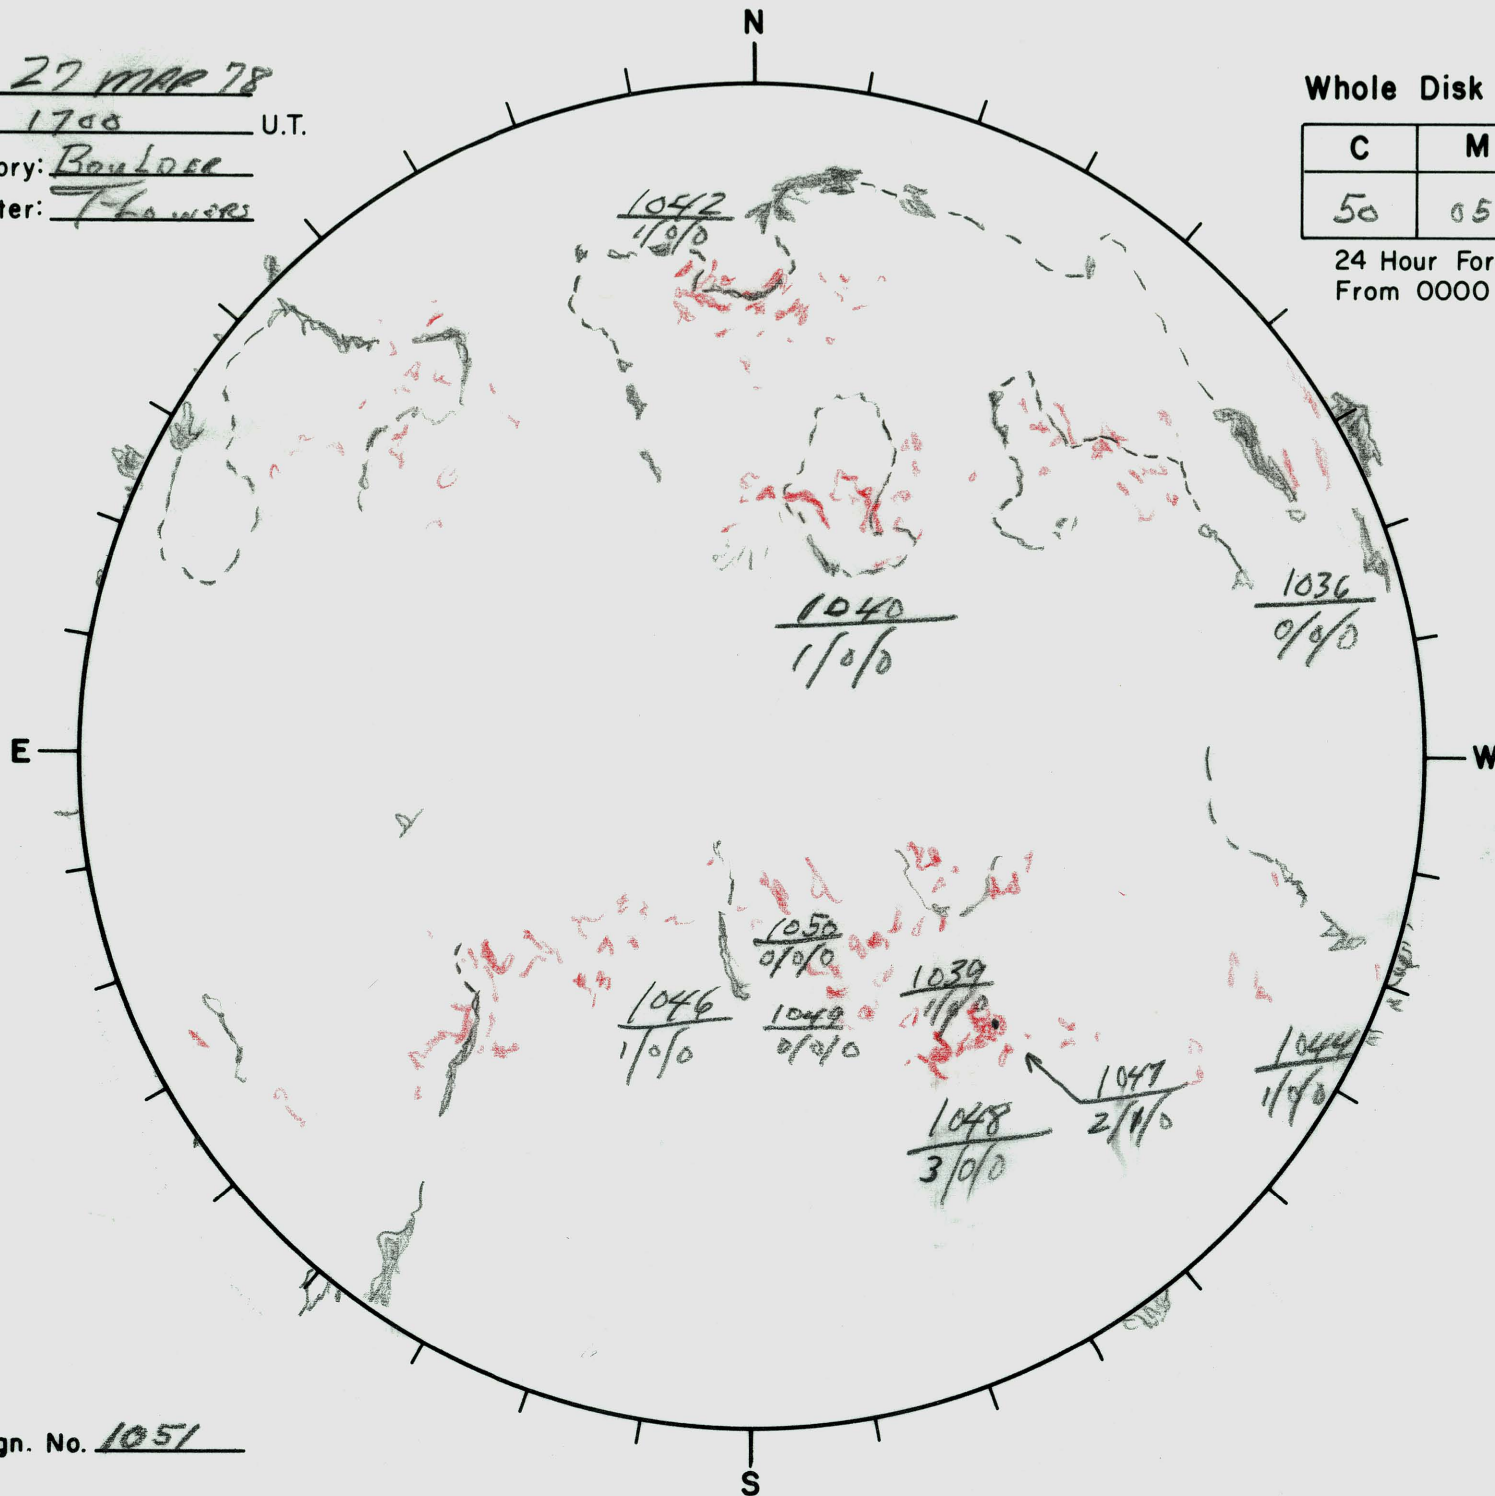

Date: 27 MAR 78
 Time: 1700 U.T.
 Observatory: Boulder
 Forecaster: Flowers

Whole Disk Forecast

C	M	X
50	05	01

24 Hour Forecast
 From 0000 U.T. to 0000 U.T.

Next Rgn. No. 1051

L_t 173
 B_t -6.72