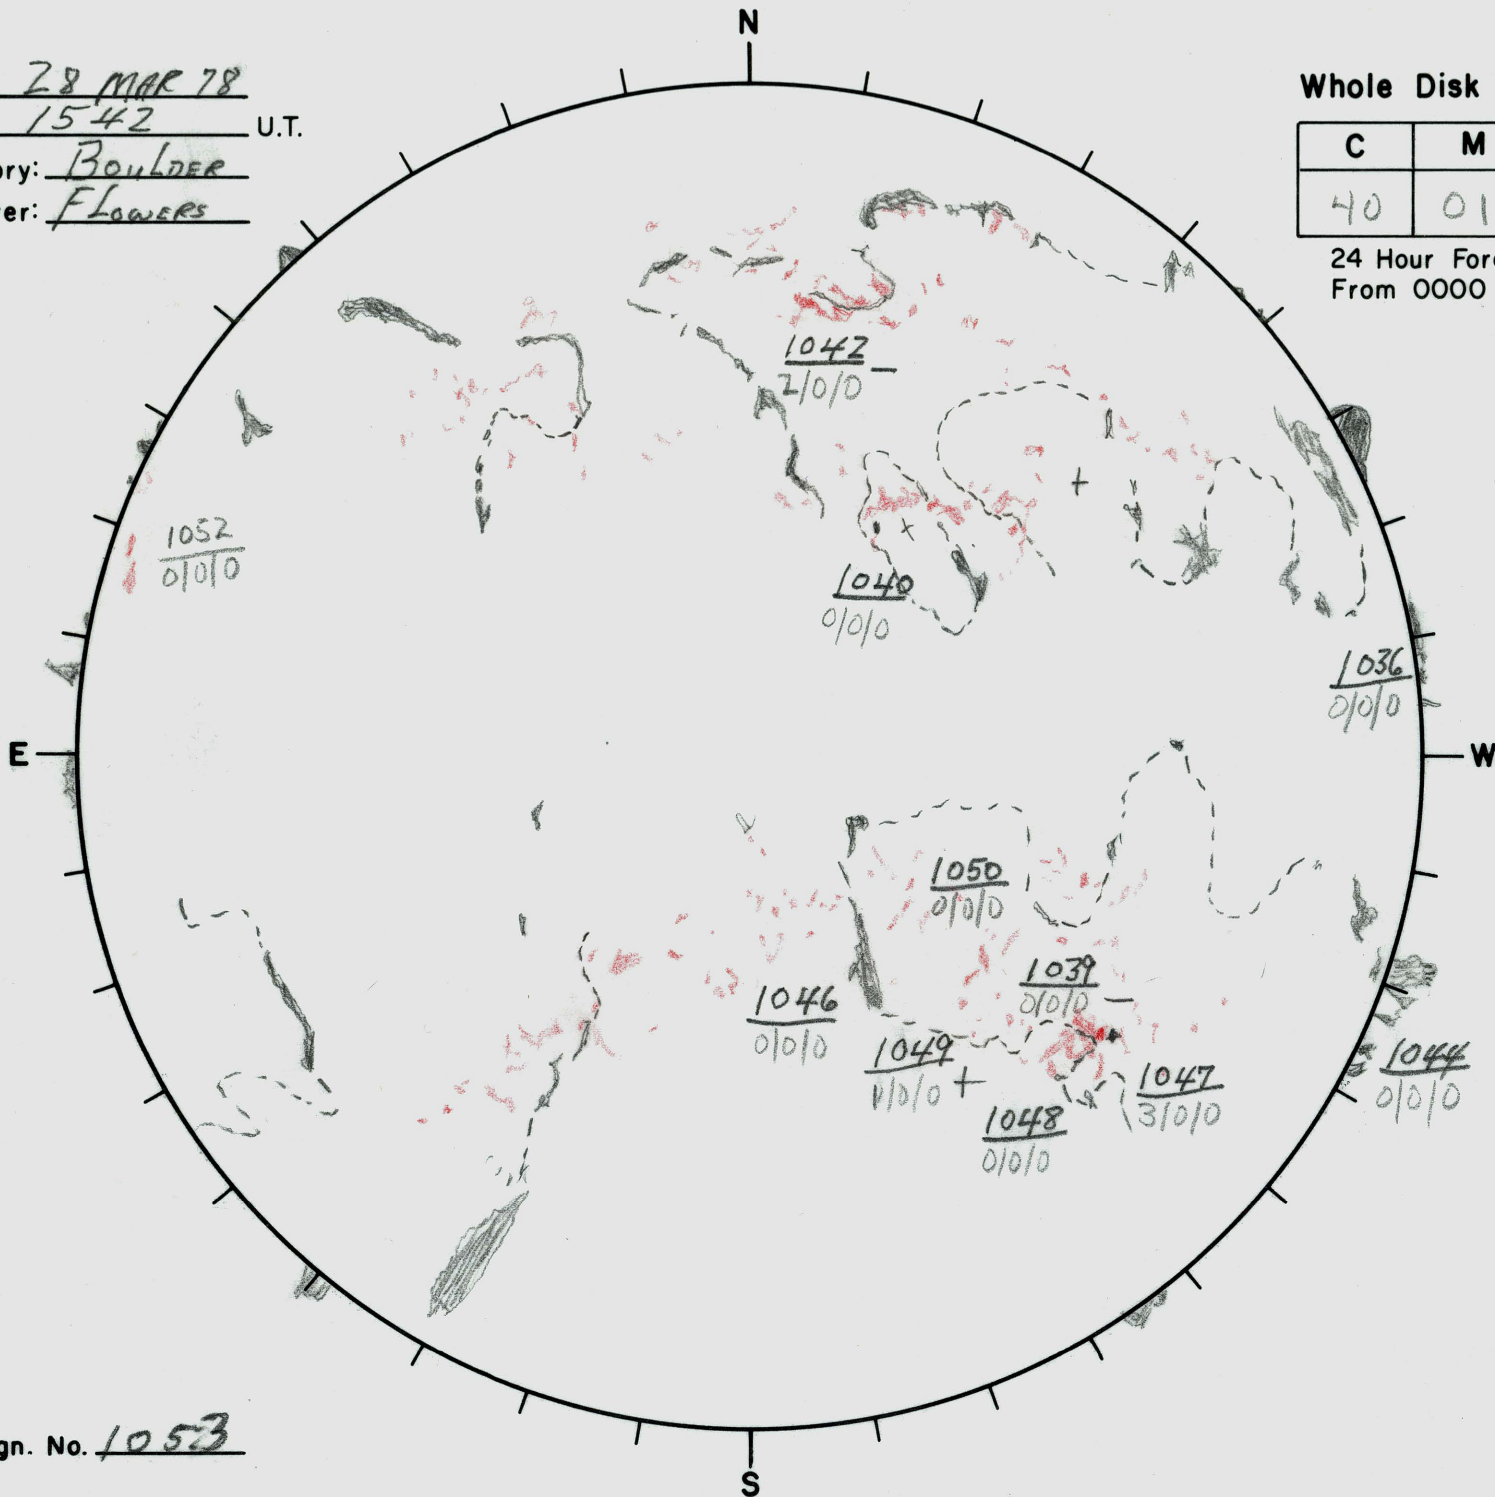

Date: 28 MAR 78  
 Time: 1542 U.T.  
 Observatory: BOULDER  
 Forecaster: FLOWERS

Whole Disk Forecast

C	M	X
40	01	01

24 Hour Forecast  
 From 0000 U.T. to 0000 U.T.

Next Rgn. No. 1053

L<sub>t</sub> 158°  
 B<sub>t</sub> -6.7°