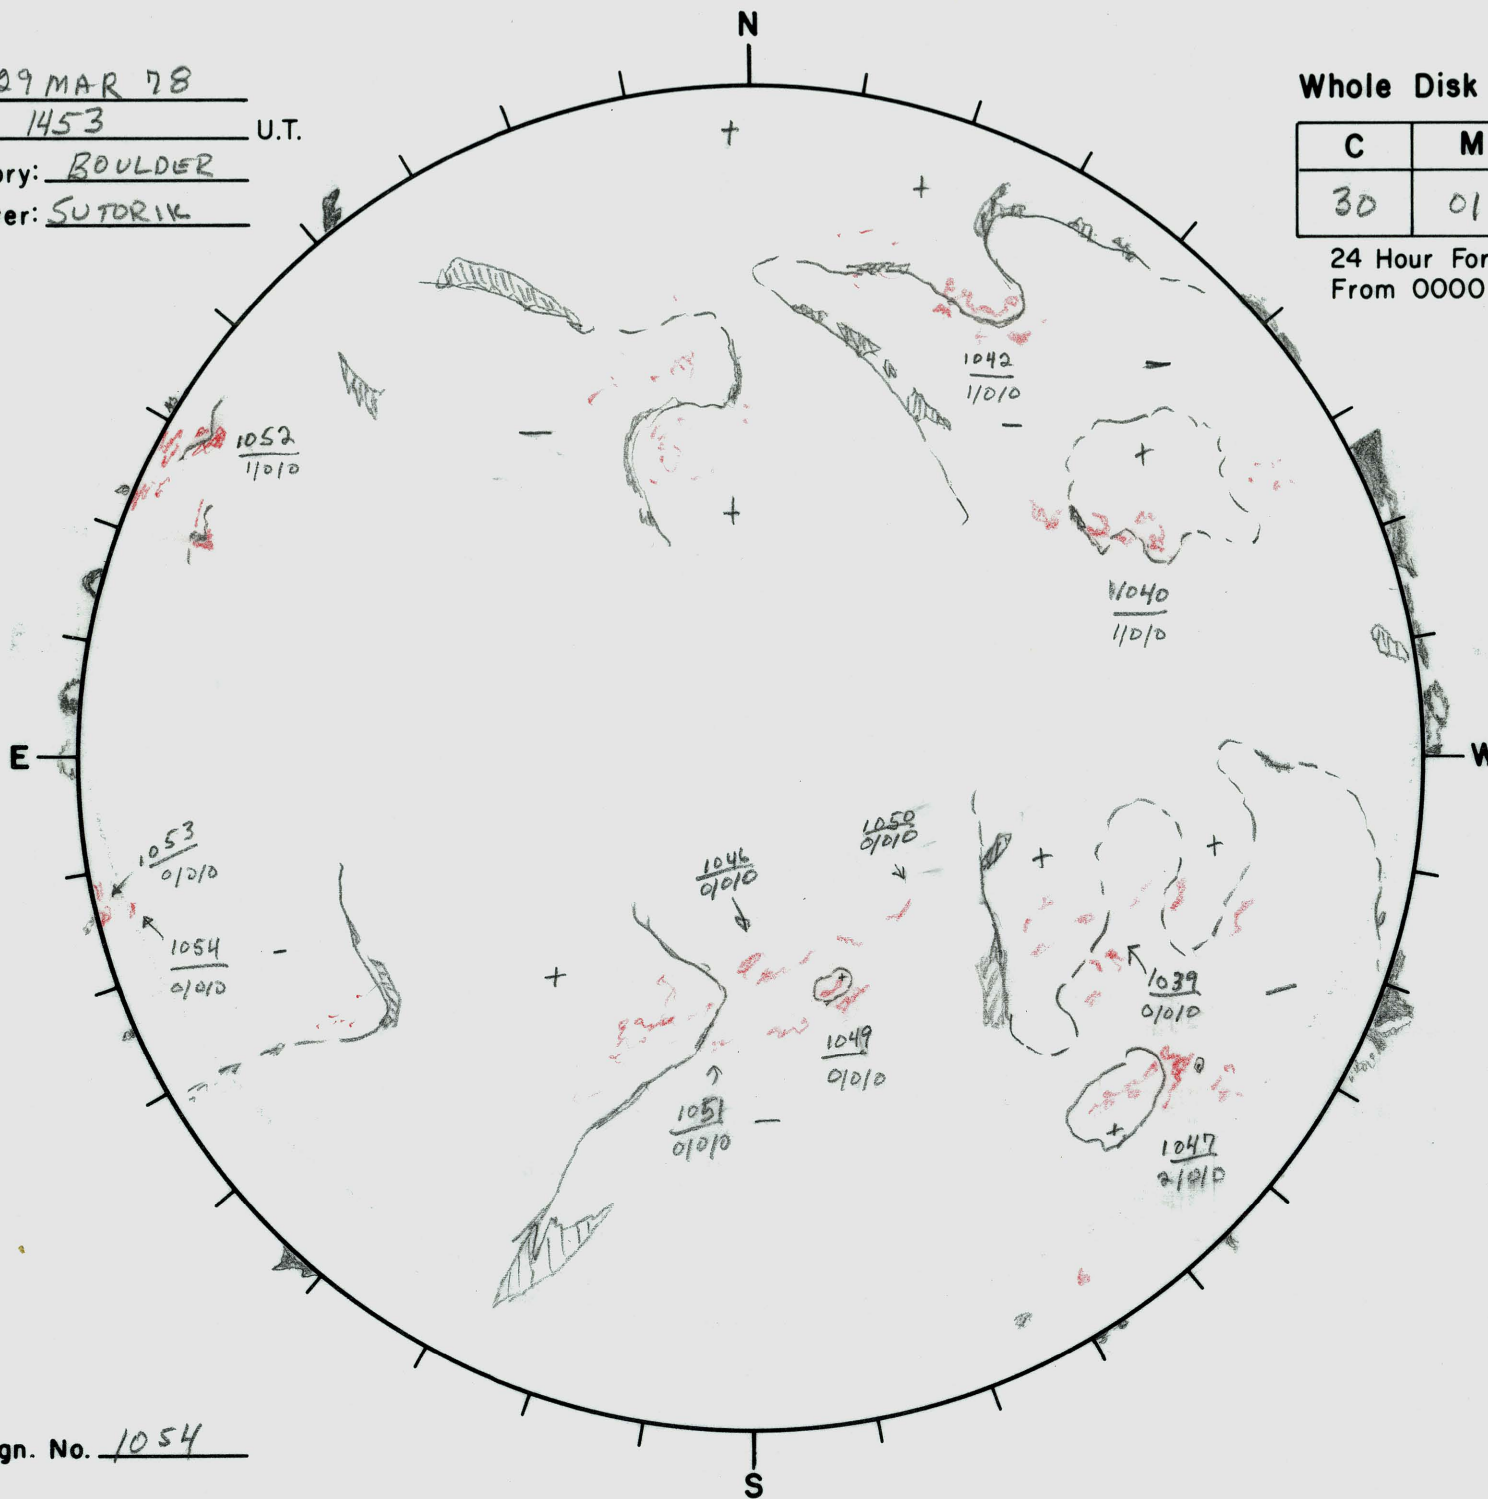

Date: 29 MAR 78
 Time: 1453 U.T.
 Observatory: BOULDER
 Forecaster: SUTORIK

Whole Disk Forecast

C	M	X
30	01	01

24 Hour Forecast
 From 0000 U.T. to 0000 U.T.

Next Rgn. No. 1054

L_t 146°
 B_t -7°