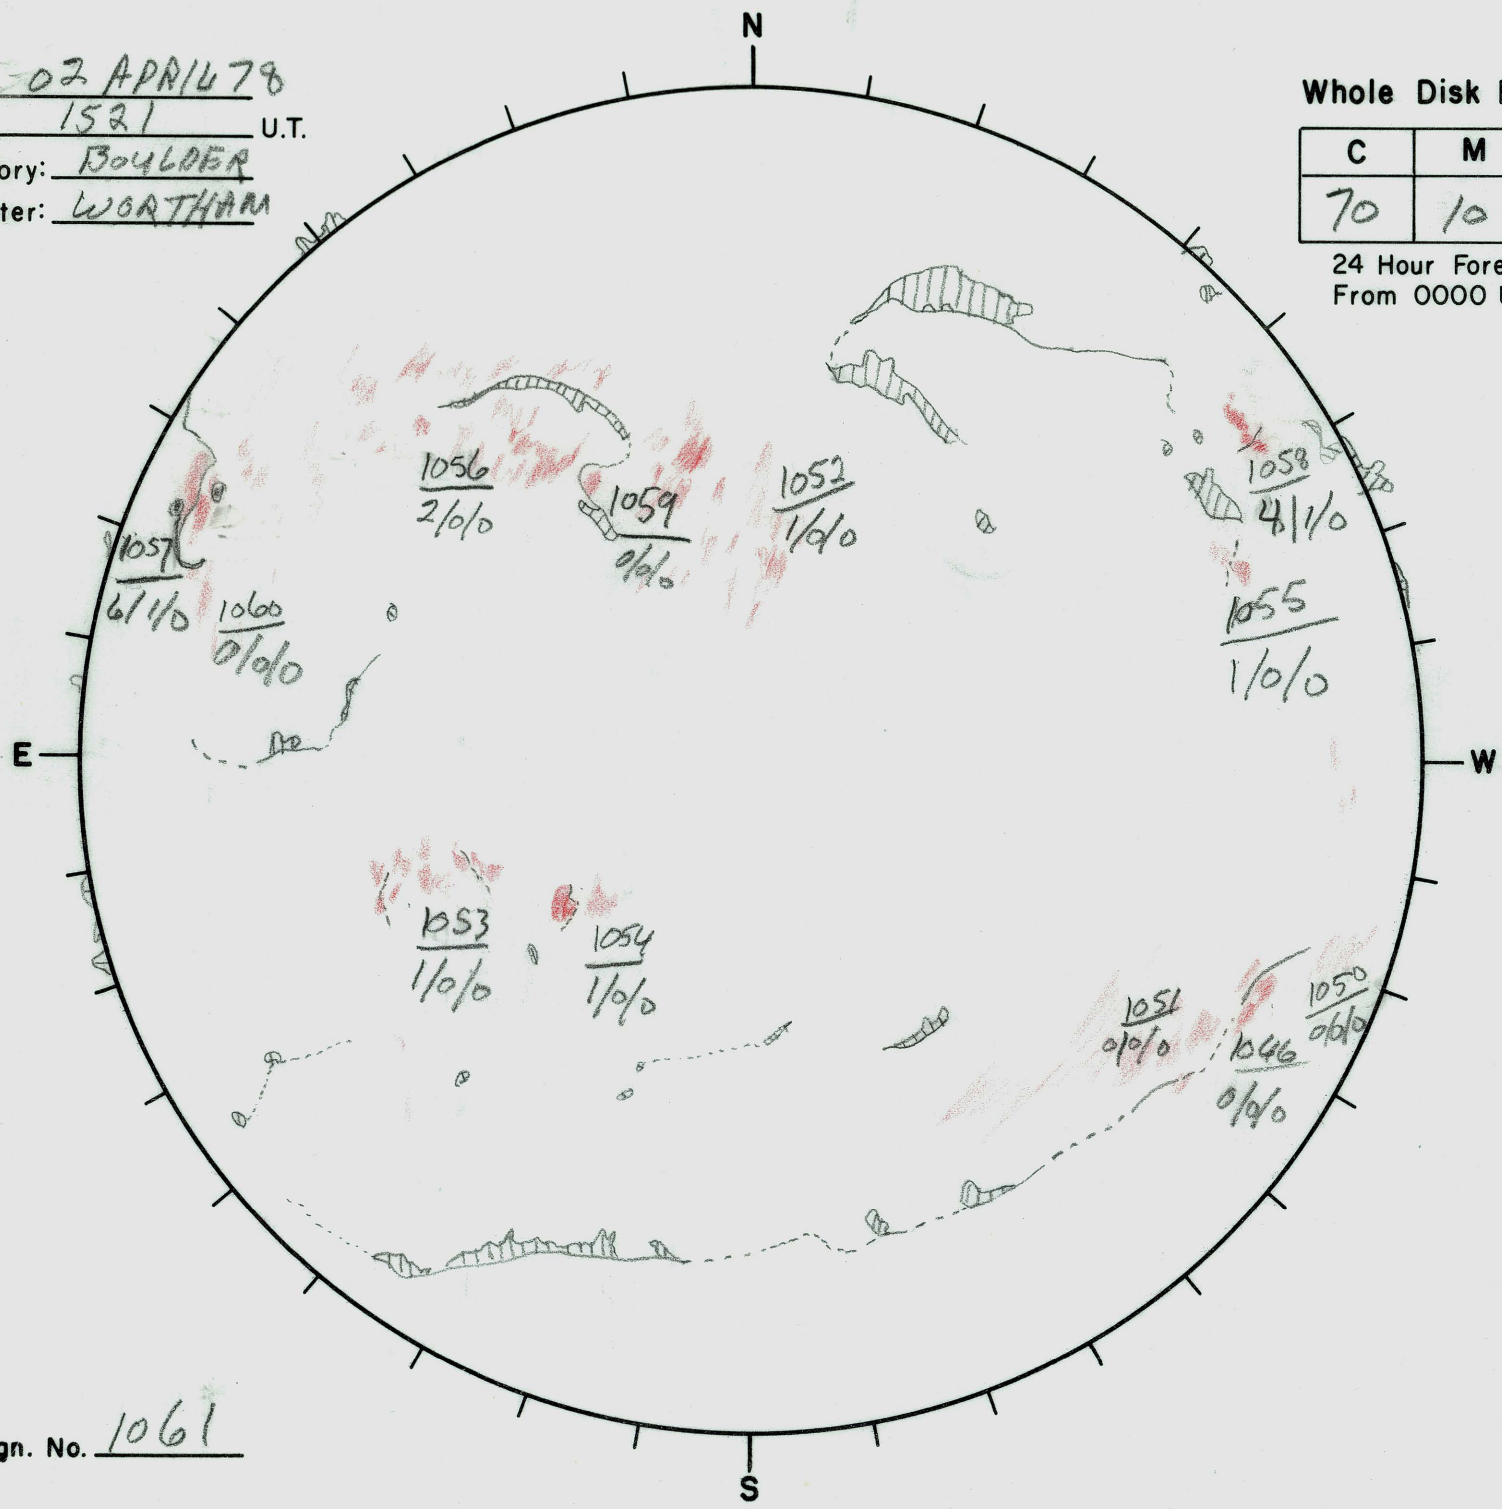

Date: 02 APR 14 78
 Time: 1521 U.T.
 Observatory: BOULDER
 Forecaster: WORTHAM

Whole Disk Forecast

C	M	X
70	10	01

24 Hour Forecast
 From 0000 U.T. to 0000 U.T.

Next Rgn. No. 1061

L_t 92.7°
 B_t -6.47°