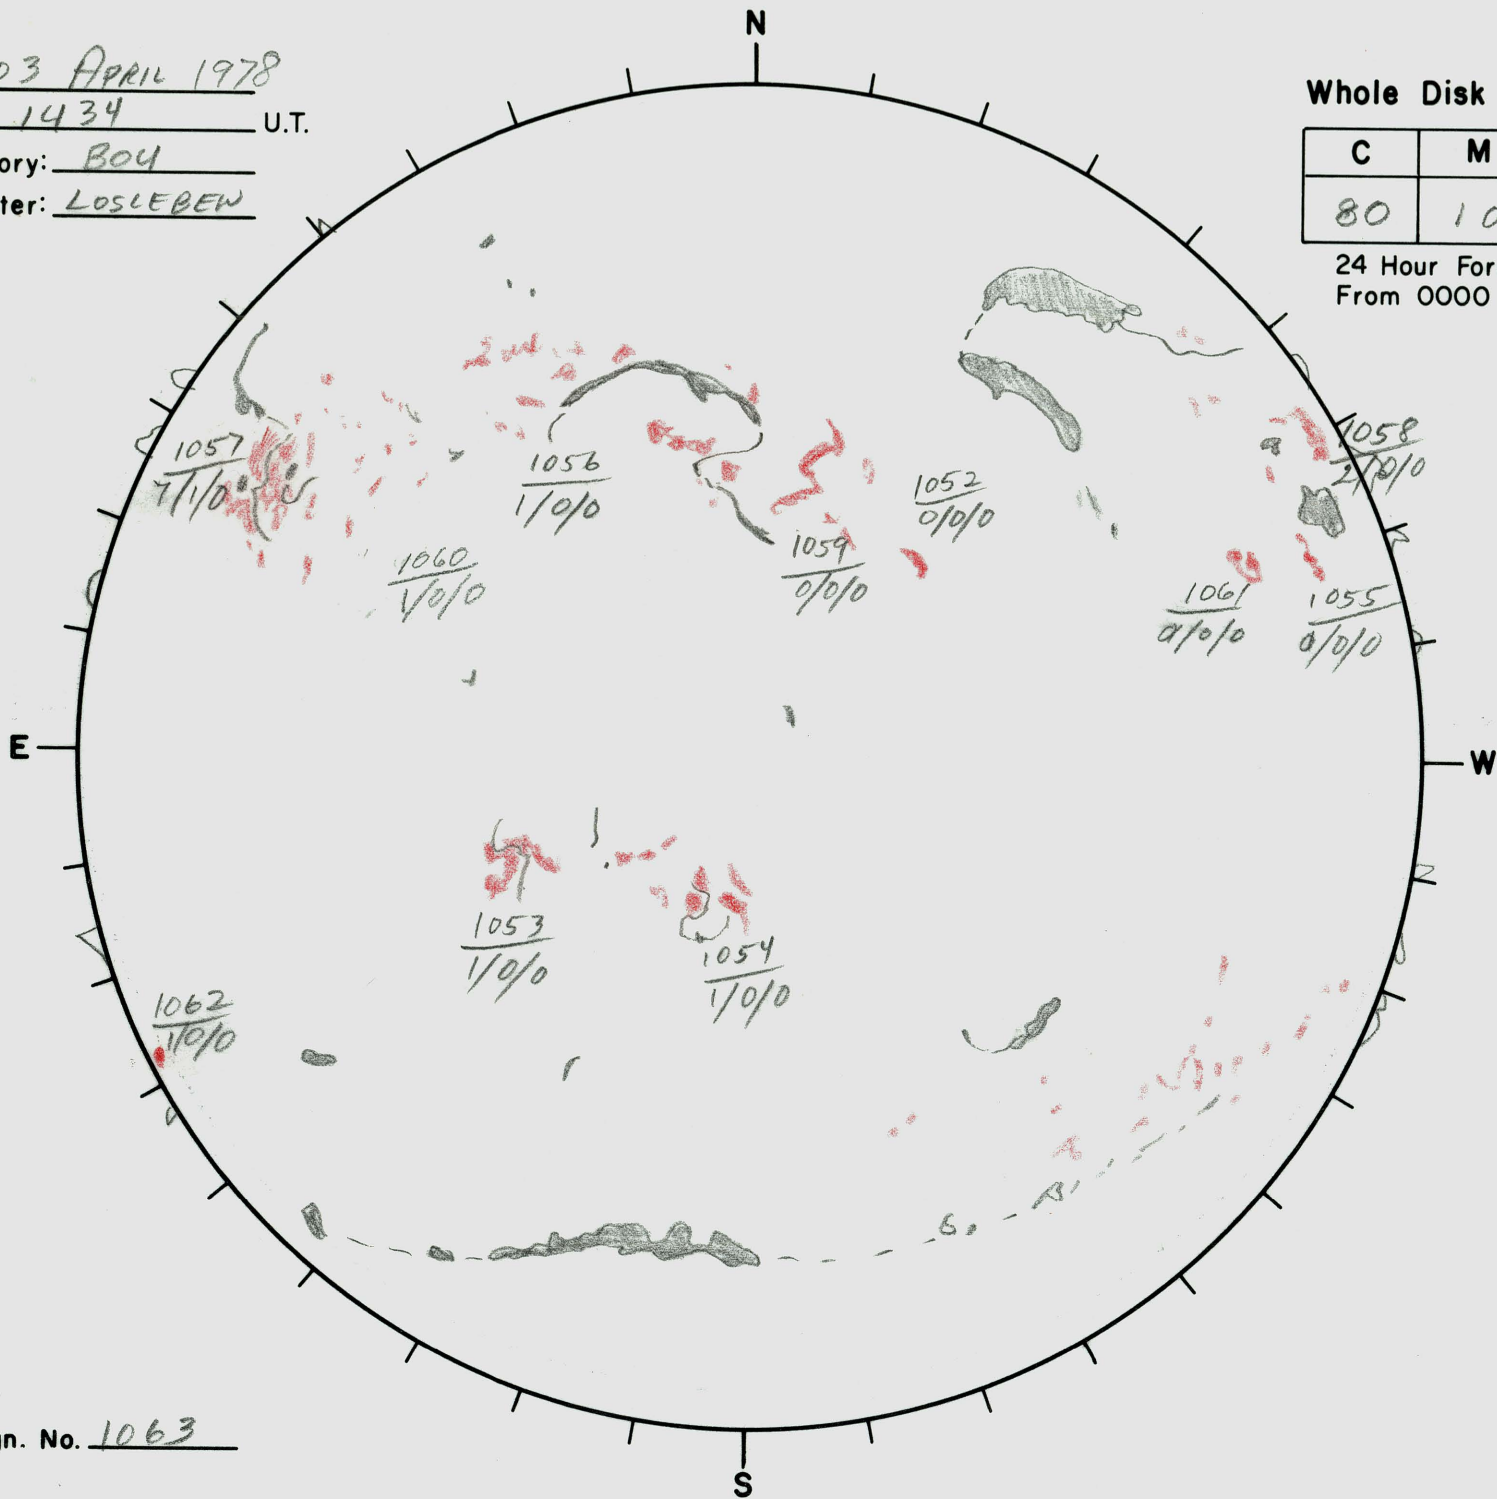

Date: 03 APRIL 1978
 Time: 1434 U.T.
 Observatory: BOU
 Forecaster: LOSLEBEN

Whole Disk Forecast

| C | M | X |
|----|----|----|
| 80 | 10 | 01 |

24 Hour Forecast
 From 0000 U.T. to 0000 U.T.

Next Rgn. No. 1063

L_t 80.4
 B_t -6.40