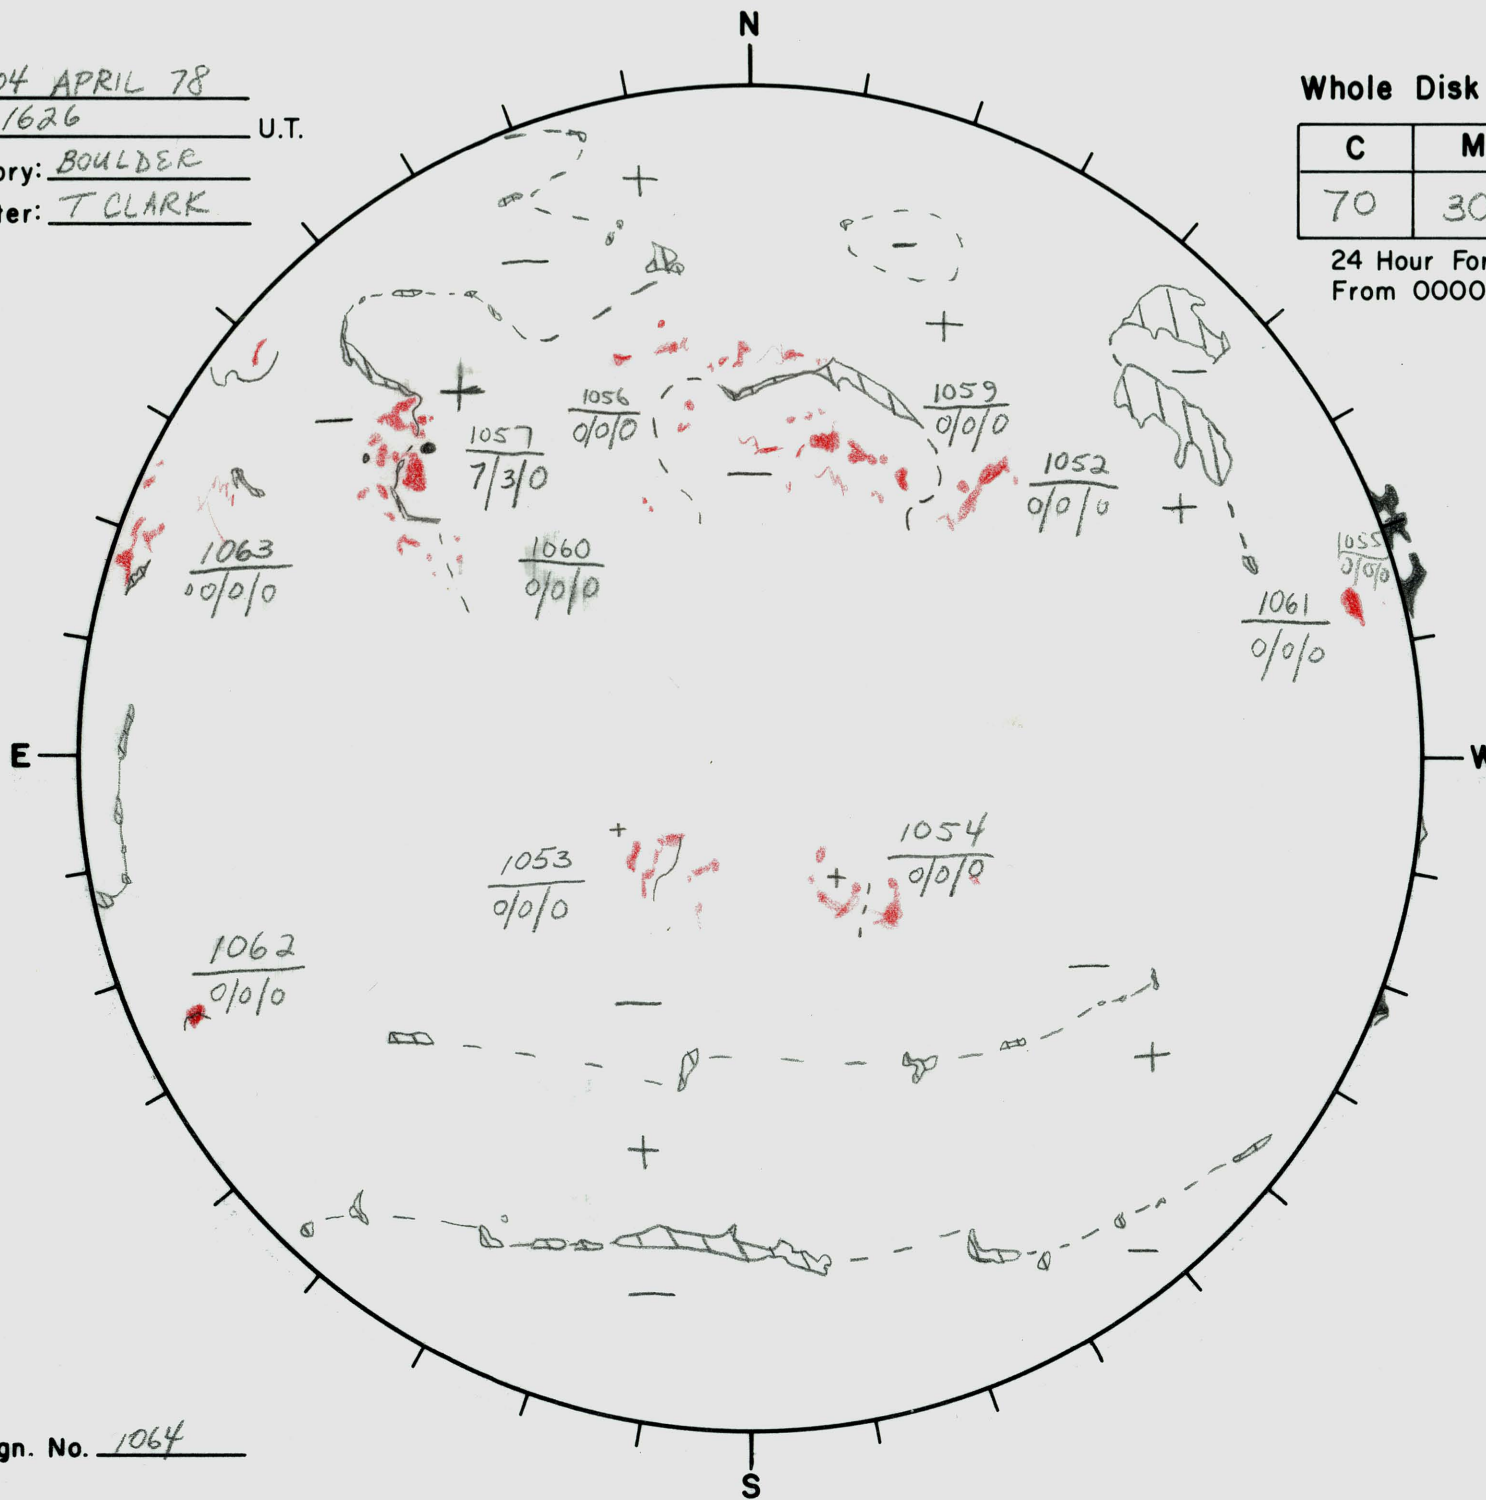

Date: 04 APRIL 78
 Time: 1626 U.T.
 Observatory: BOULDER
 Forecaster: T CLARK

Whole Disk Forecast

C	M	X
70	30	01

24 Hour Forecast
 From 0000 U.T. to 0000 U.T.

Next Rgn. No. 1064

L_t 059.4
 B_t -6.34