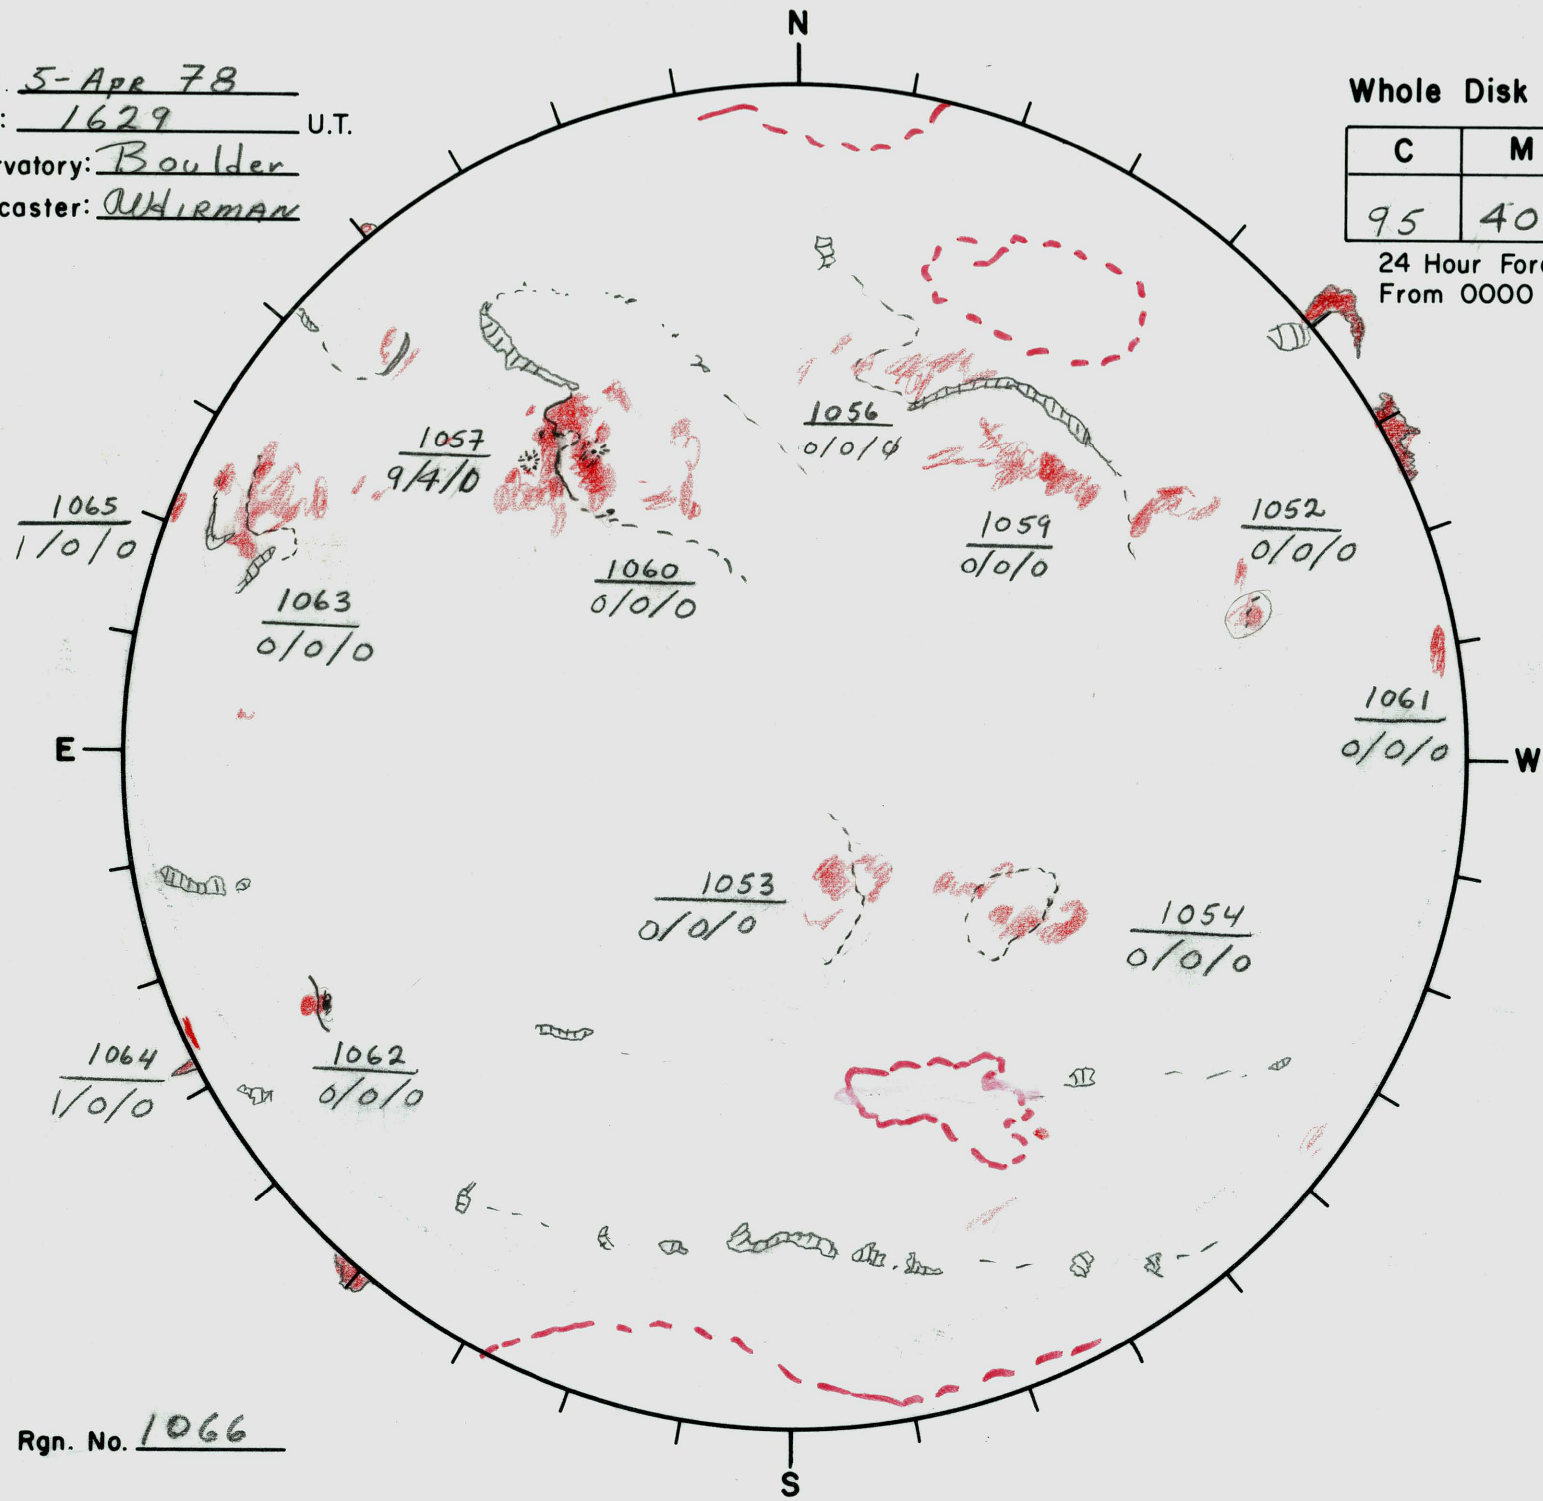

Date: 5-Apr 78  
 Time: 1629 U.T.  
 Observatory: Boulder  
 Forecaster: WIRMAN

**Whole Disk Forecast**

C	M	X
95	40	03

24 Hour Forecast  
 From 0000 U.T. to 0000 U.T.

Next Rgn. No. 1066

L<sub>t</sub> 55°  
 B<sub>t</sub> -6.3°