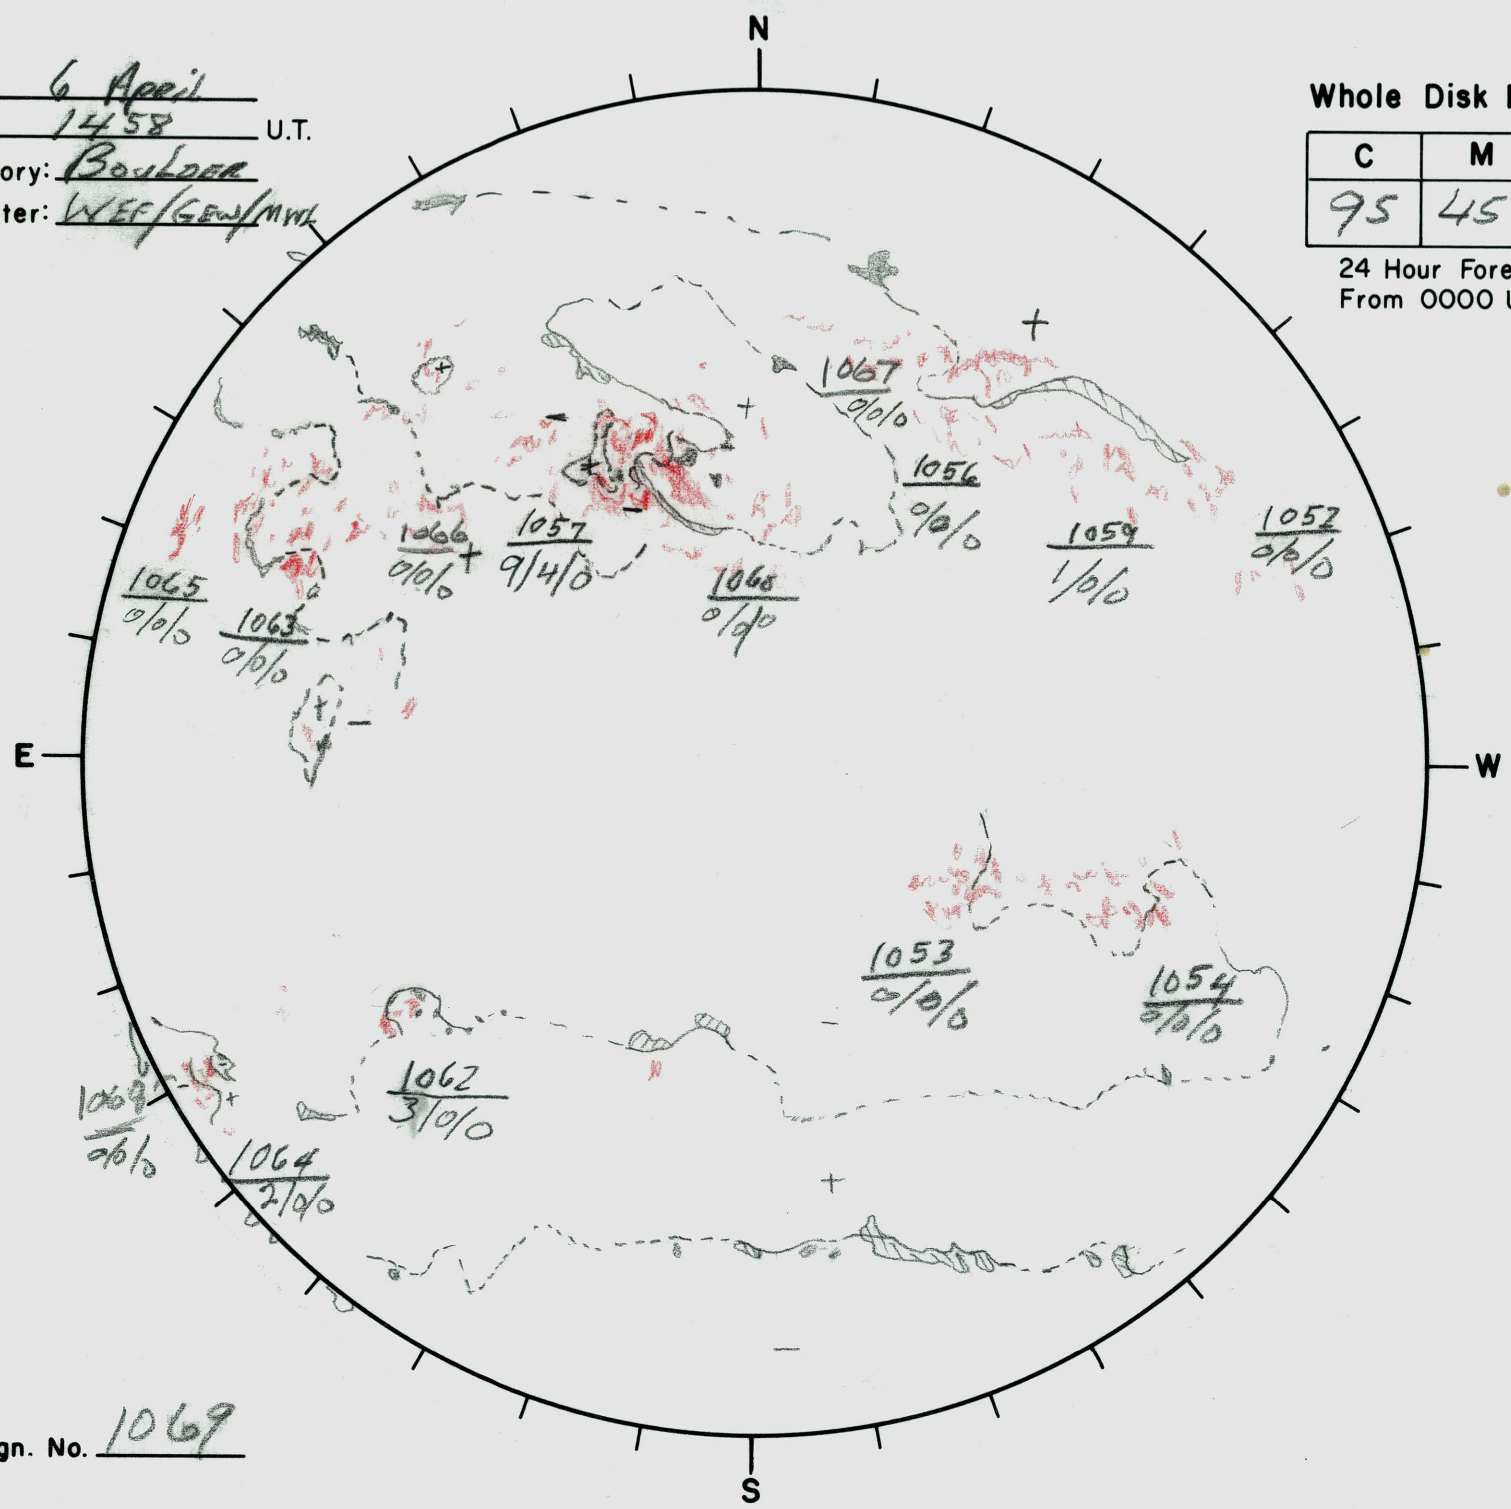

Date: 6 April
 Time: 1458 U.T.
 Observatory: Boulder
 Forecaster: WFF/Gen/MWL

Whole Disk Forecast

C	M	X
95	45	01

24 Hour Forecast
 From 0000 U.T. to 0000 U.T.

Next Rgn. No. 1069

L_t 40°
 B_t -6.2