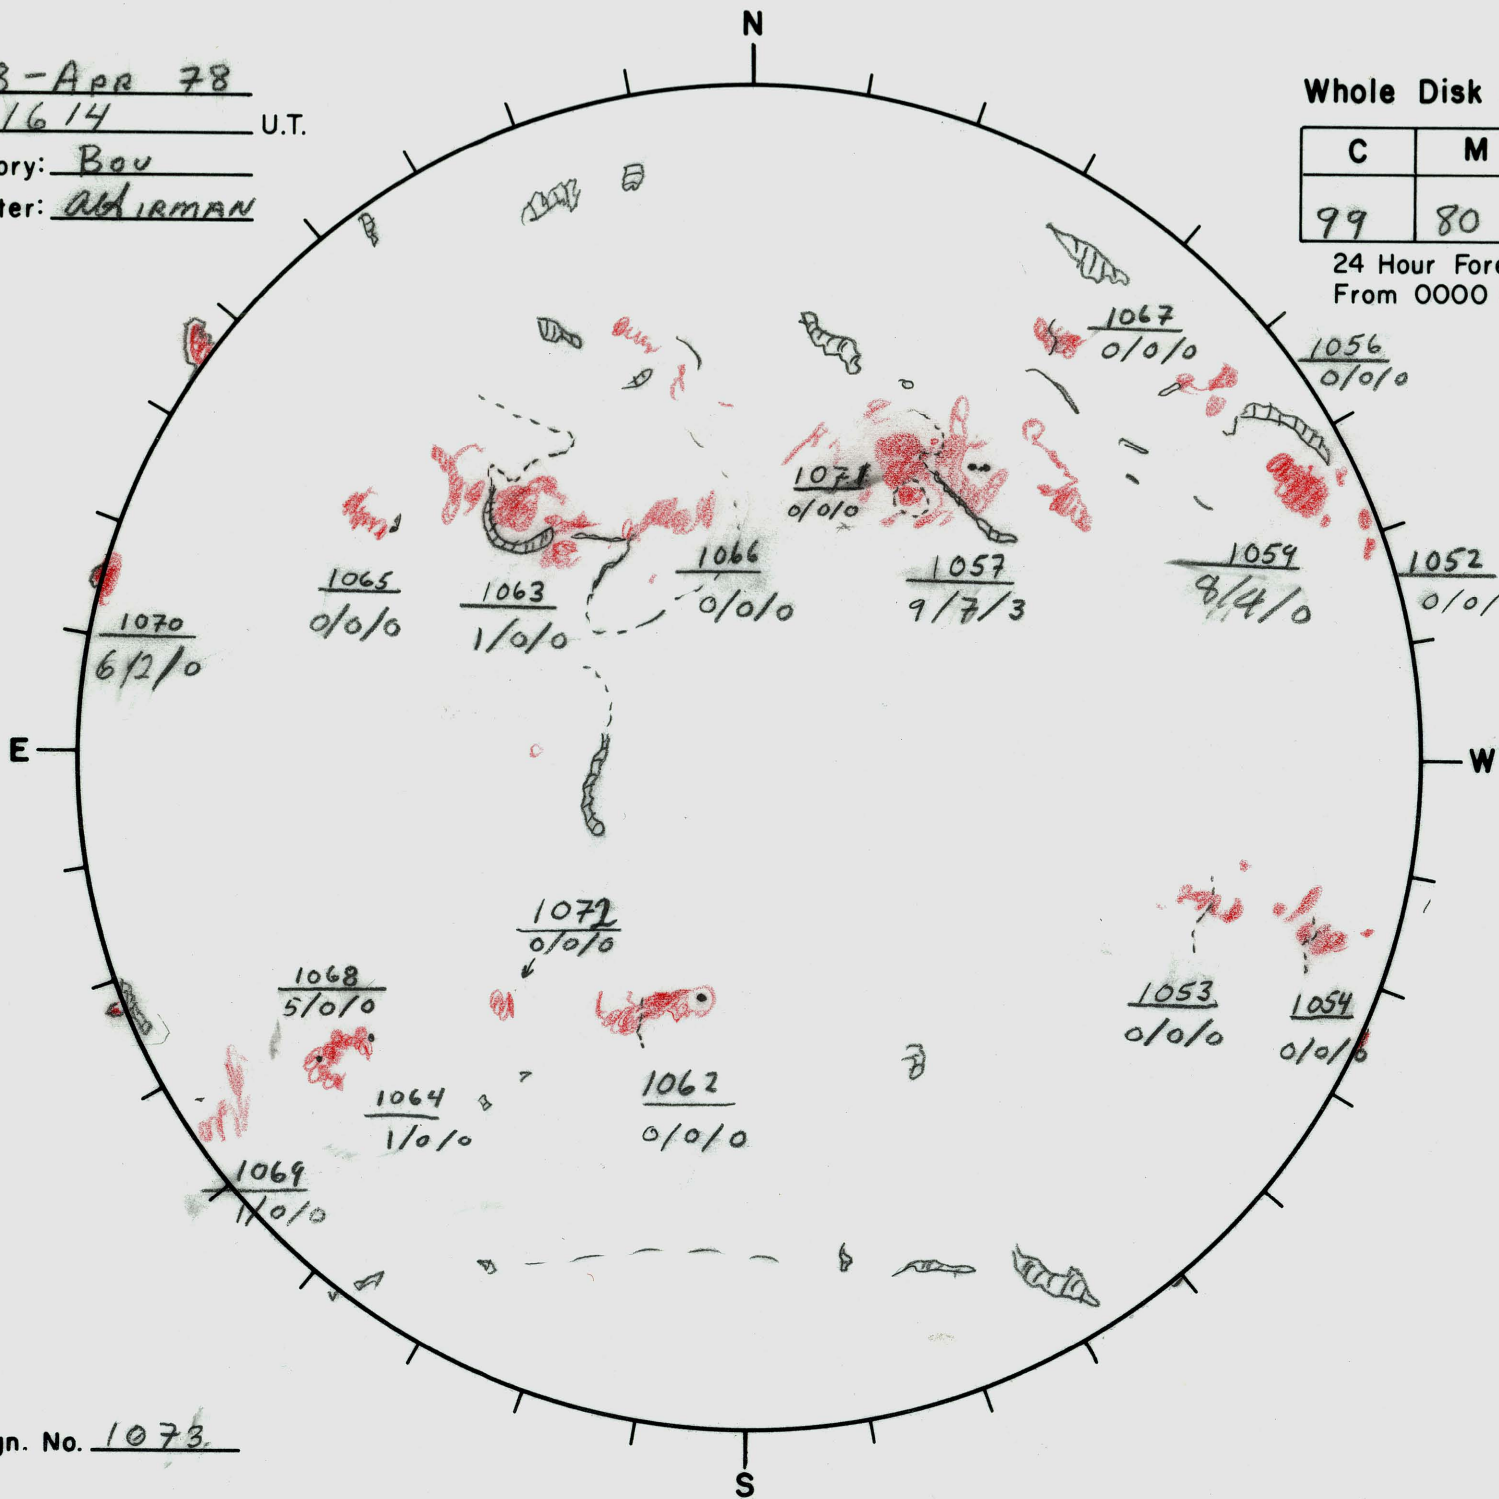

Date: 8-Apr 78
 Time: 1614 U.T.
 Observatory: Bou
 Forecaster: ADIRMAN

Whole Disk Forecast

C	M	X
99	80	40

24 Hour Forecast
 From 0000 U.T. to 0000 U.T.

Next Rgn. No. 1073

L_t 13.8
 B_t -6°